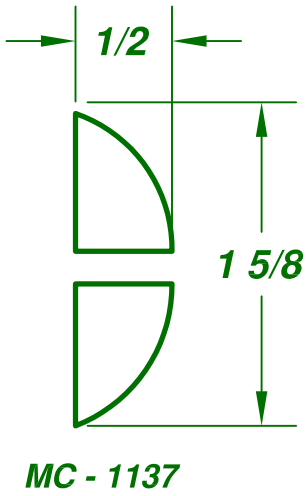

PAGE  
**RD - 2**

**MC-417**  
**2 1/4 X 2 1/2**

**MC-503**  
**1 1/4 X 4 1/2**

**MC-574**  
**1 1/2 X 2**

**MC-607**  
**1 3/4 X 3 7/8**

**MC-553**  
**1 3/8 X 1 1/2**

**MC-606**  
**15/16 X 2 3/8**

**Moulding types: FULL, HALF, AND QUARTER ROUNDS**

MC-113

Moulding types:

**SPECIAL ROUNDS**

**ASON'S**  
MILL & LUMBER CO.

P.O. Box 430036 - 9885 Tanner Rd.  
Houston, Texas 77243  
Phone: (713) 462-6975 Fax: (713) 462-6970

PAGE

**RD - 4**

DRAWINGS ARE FULL SIZE. PLEASE CALL FOR MORE INFORMATION

**PAGE  
RD - 6**

**DRAWINGS ARE FULL SIZE. PLEASE CALL FOR MORE INFORMATION**

**MC - 1556**  
**4 5/8 X 2 5/16**

**MC - 1210**  
**1 3/4 X 3 1/2**

**MC - 1477**  
**1 3/8 X 9/16**

**MC - 1462**  
**2 3/4 X 1 3/8**

**PAGE**  
**RD - 7**

**DRAWINGS ARE FULL SIZE. PLEASE CALL FOR MORE INFORMATION**

**MC - 1961**  
**3 X 2 1/2**

**MC - 1396**  
**3/8 X 3/8**

**MC - 1228**  
**1/2 X 1/2**

**MC - 1941**  
**1 5/8 X 2 1/2**