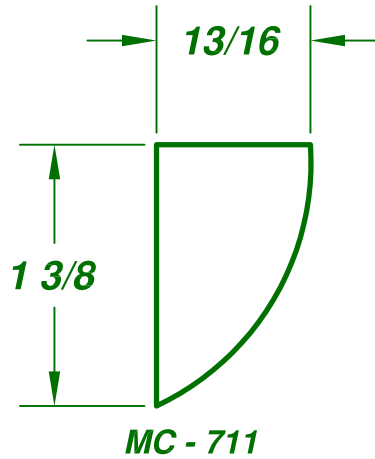

PAGE  
**RD - 2**

**MC-417**  
**2 1/4 X 2 1/2**

**MC-503**  
**1 1/4 X 4 1/2**

**MC-574**  
**1 1/2 X 2**

**MC-607**  
**1 3/4 X 3 7/8**

**MC-553**  
**1 3/8 X 1 1/2**

**MC-606**  
**15/16 X 2 3/8**

**Moulding types: FULL, HALF, AND QUARTER ROUNDS**

MC-113

Moulding types:

**SPECIAL ROUNDS**

**ASON'S**  
MILL & LUMBER CO.

P.O. Box 430036 - 9885 Tanner Rd.  
Houston, Texas 77243  
Phone: (713) 462-6975 Fax: (713) 462-6970

PAGE

**RD - 4**

DRAWINGS ARE FULL SIZE. PLEASE CALL FOR MORE INFORMATION

**PAGE  
RD - 6**

**DRAWINGS ARE FULL SIZE. PLEASE CALL FOR MORE INFORMATION**

**MC - 1556**  
**4 5/8 X 2 5/16**

**MC - 1210**  
**1 3/4 X 3 1/2**

**MC - 1477**  
**1 3/8 X 9/16**

**MC - 1462**  
**2 3/4 X 1 3/8**