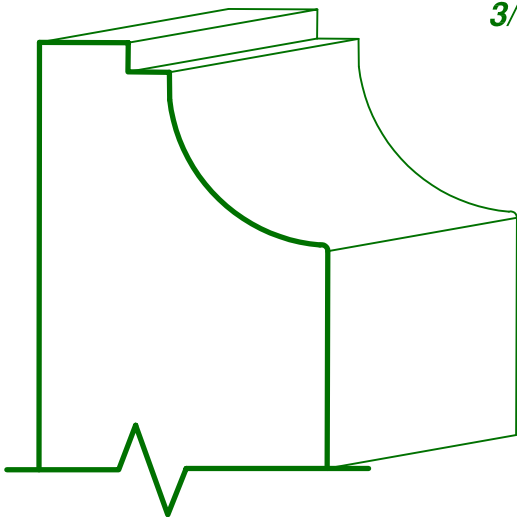

MC 2435
1 1/2" x WIDTH