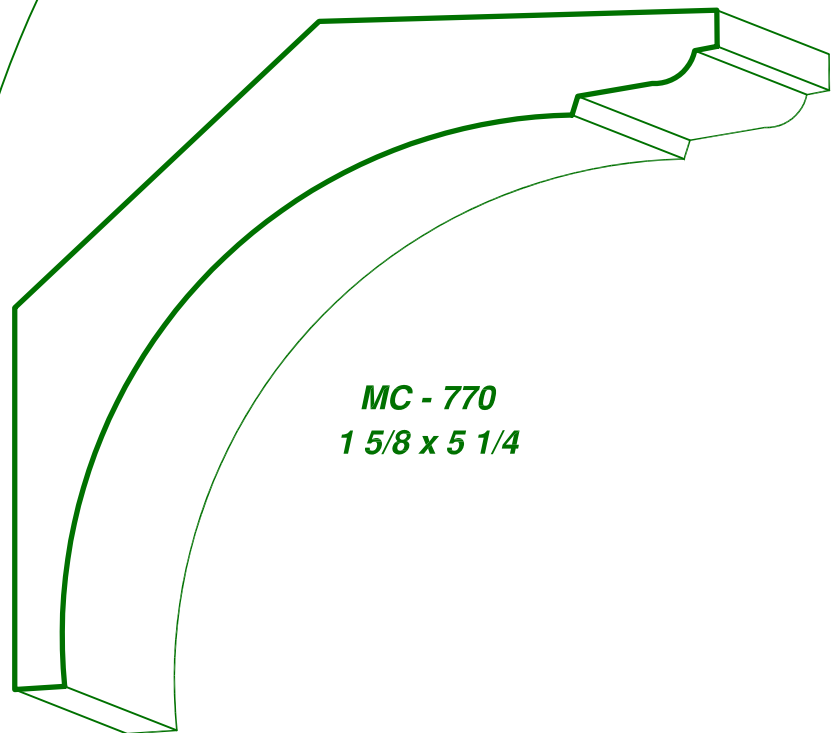

MC - 770
1 5/8 x 5 1/4

Moulding types: CROWN COVE & BED MOULDINGS

ASON'S
MILL & LUMBER CO.

P.O. Box 430036 - 9885 Tanner Rd.
Houston, Texas 77243
Phone: (713) 462-6975 Fax: (713) 462-6970

PAGE

CC-34

DRAWINGS ARE FULL SIZE. PLEASE CALL FOR MORE INFORMATION