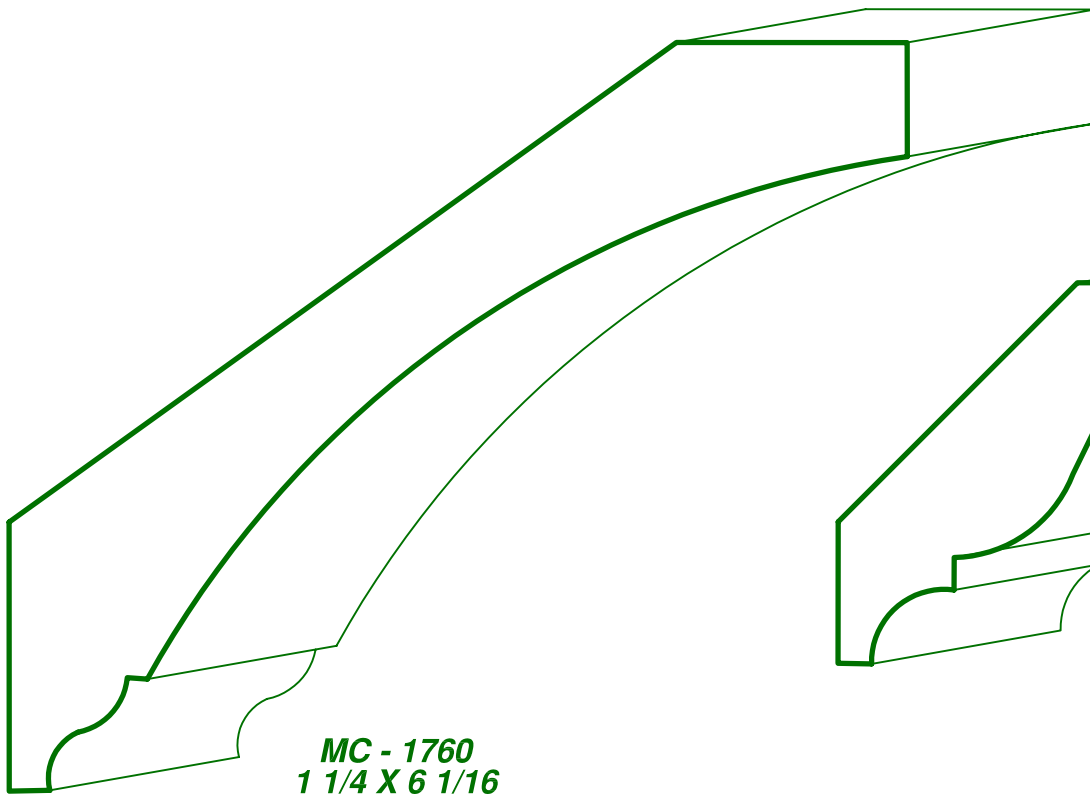

MC - 1760
1 1/4 X 6 1/16