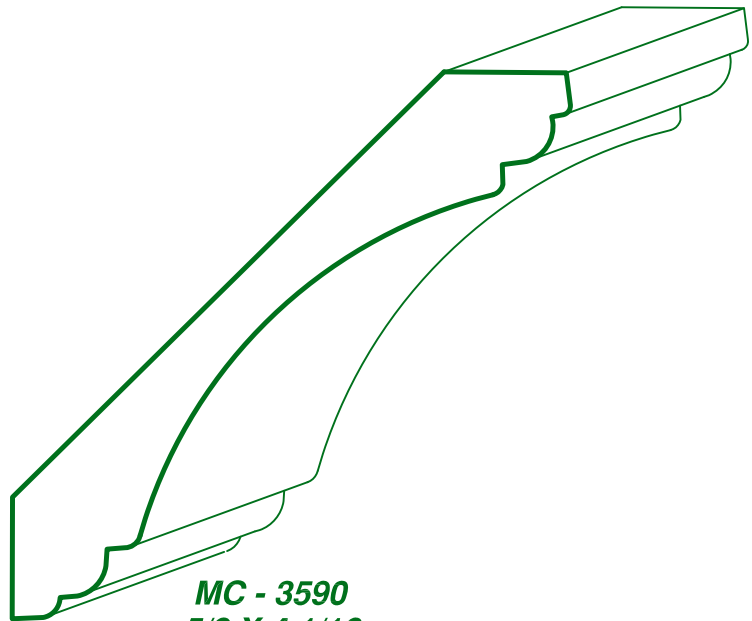

P.O. Box 430036 - 9885 Tanner Rd.
Houston, Texas 77243
Phone: (713) 462-6975 Fax: (713) 462-6970

PAGE

CC-168

DRAWINGS ARE FULL SIZE. PLEASE CALL FOR MORE INFORMATION

MC - 3545
1 1/16 X 4 3/4

MC - 3590
5/8 X 4 1/16