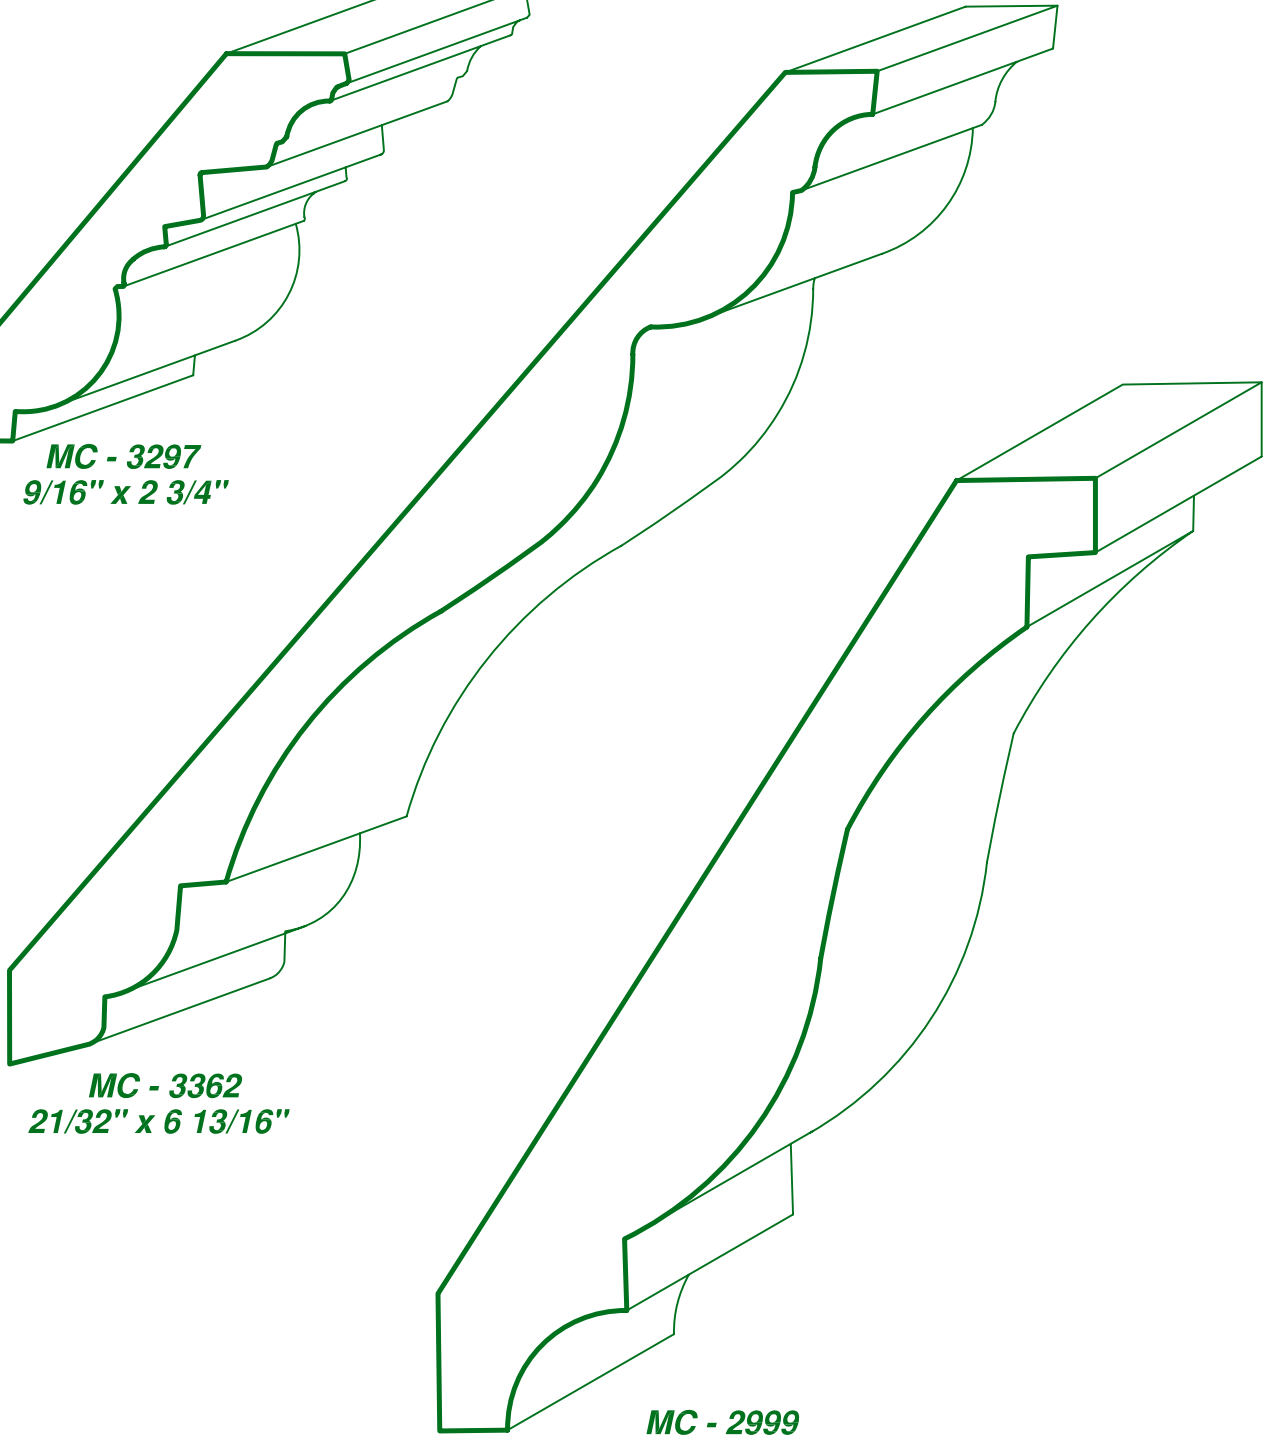

MC - 2999
15/16" x 6 1/8"

MC - 3362
21/32" x 6 13/16"