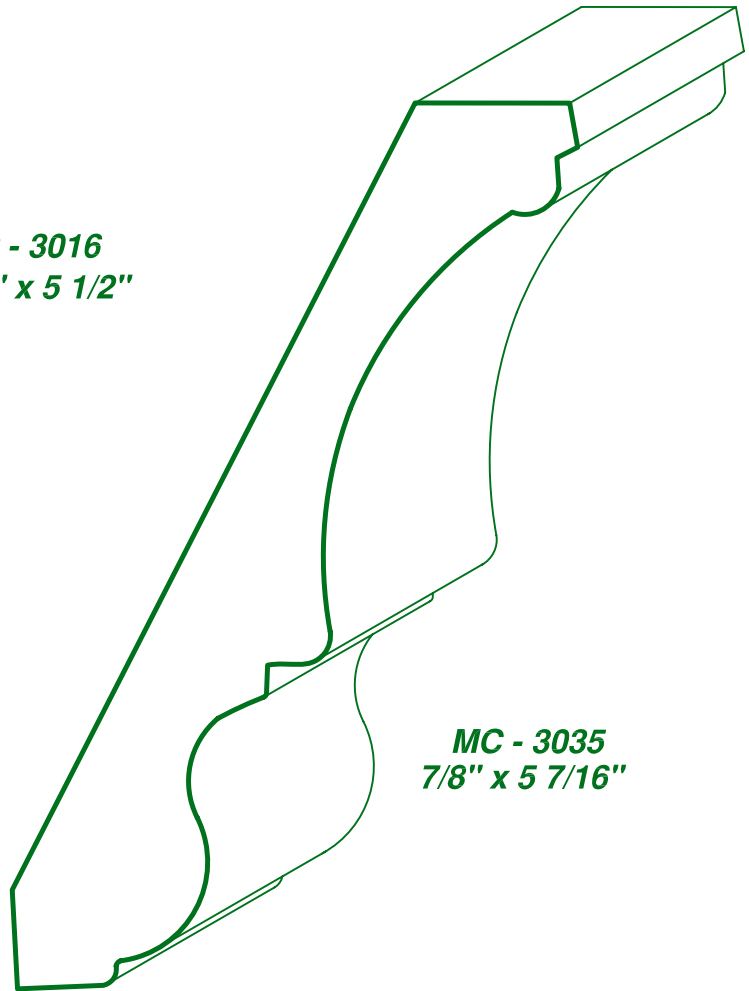

MC - 3016
1 3/16" x 5 1/2"

MC - 3035
7/8" x 5 7/16"

Moulding types: CROWN COVE & BED MOULDINGS

ASON'S
MILL & LUMBER CO.

P.O. Box 430036 - 9885 Tanner Rd.
Houston, Texas 77243
Phone: (713) 462-6975 Fax: (713) 462-6970

PAGE

CC-155

DRAWINGS ARE FULL SIZE. PLEASE CALL FOR MORE INFORMATION