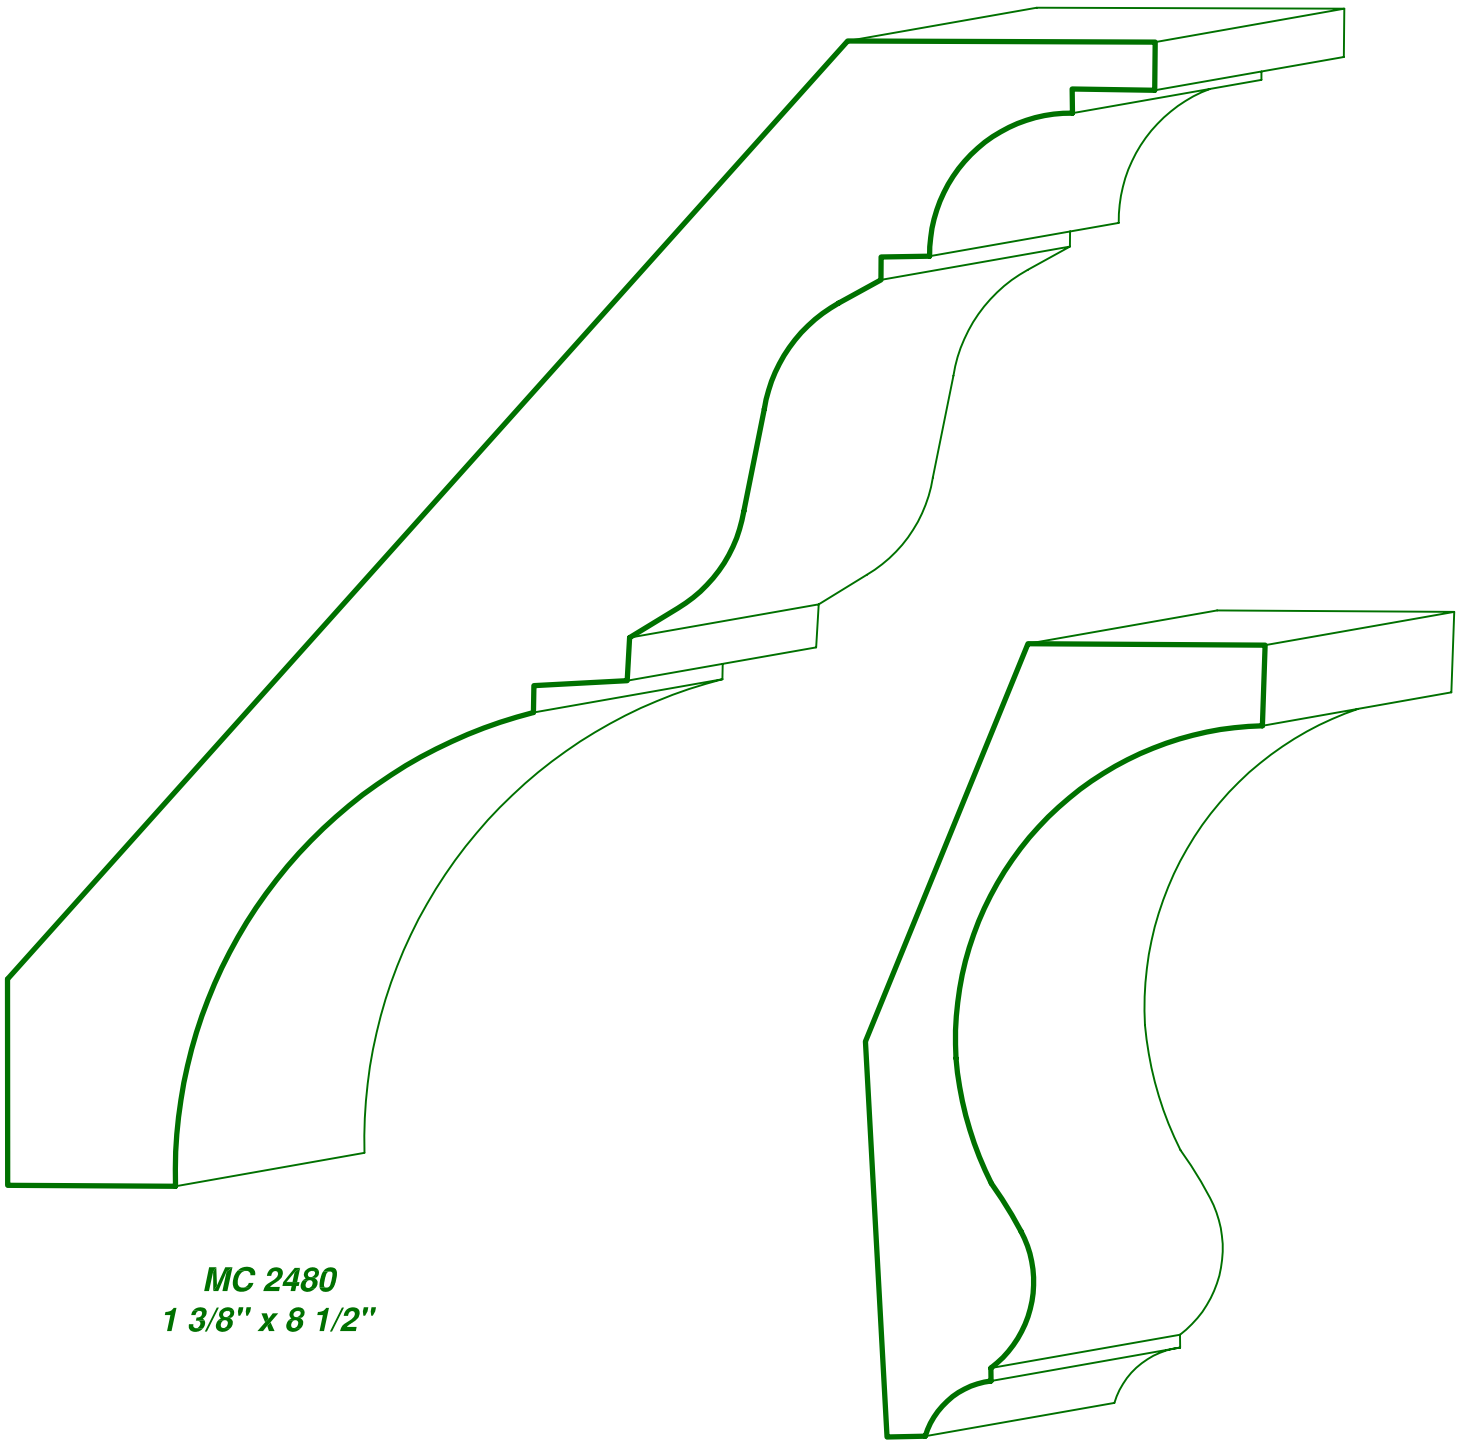

MC 2480
1 3/8" x 8 1/2"

MC 2745
1 5/16" x 4 9/16"

Moulding types: CROWN & BED MOULDINGS

MILL & LUMBER CO.

P.O. Box 430036 - 9885 Tanner Rd.
Houston, Texas 77243
Phone: (713) 462-6975 Fax: (713) 462-6970

PAGE

CC-118

DRAWINGS ARE FULL SIZE. PLEASE CALL FOR MORE INFORMATION