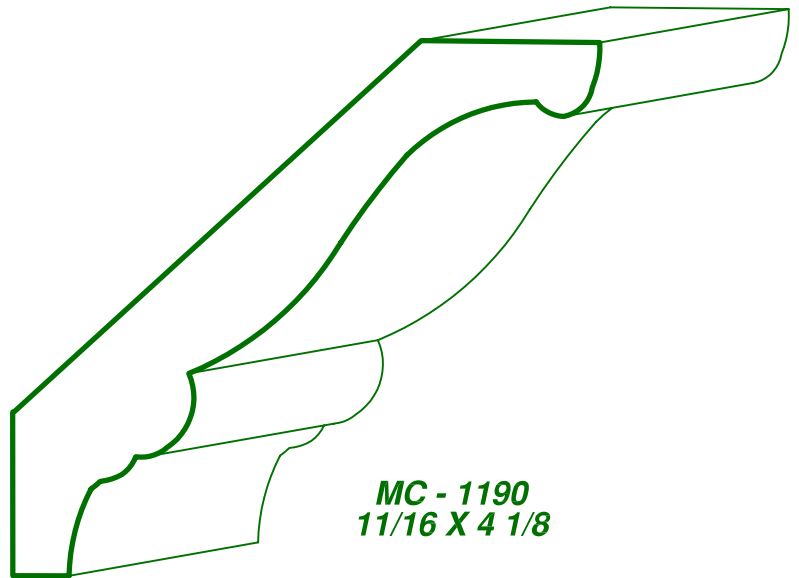

Moulding types: CROWN COVE & BED MOULDINGS

ASON'S
MILL & LUMBER CO.

P.O. Box 430036 - 9885 Tanner Rd.
Houston, Texas 77243
Phone: (713) 462-6975 Fax: (713) 462-6970

PAGE
CC -51

DRAWINGS ARE FULL SIZE. PLEASE CALL FOR MORE INFORMATION