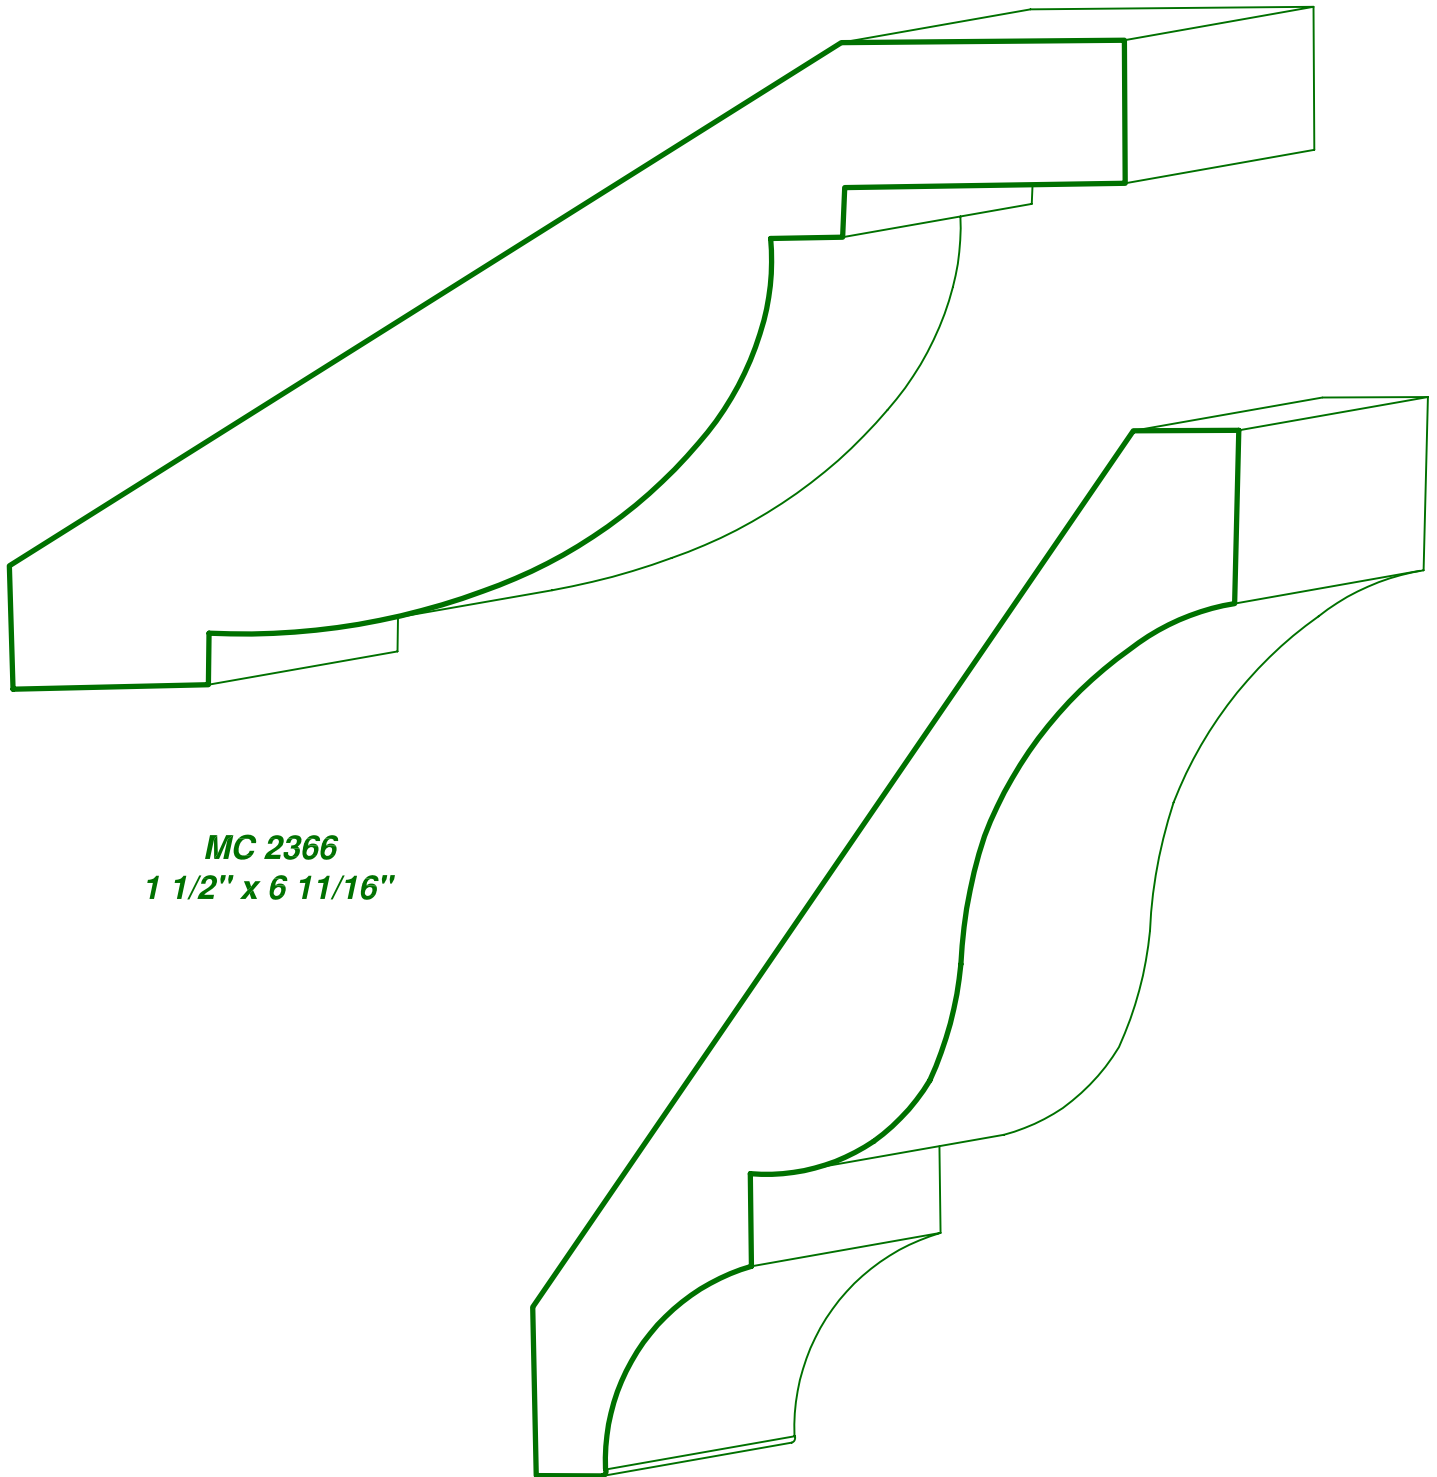

MC 2366
1 1/2" x 6 11/16"

MC 2400
1" x 6 5/8"

Moulding types: CROWN & BED MOULDINGS

ASON'S
MILL & LUMBER CO.

P.O. Box 430036 - 9885 Tanner Rd.
Houston, Texas 77243
Phone: (713) 462-6975 Fax: (713) 462-6970

PAGE
CC -97

DRAWINGS ARE FULL SIZE. PLEASE CALL FOR MORE INFORMATION