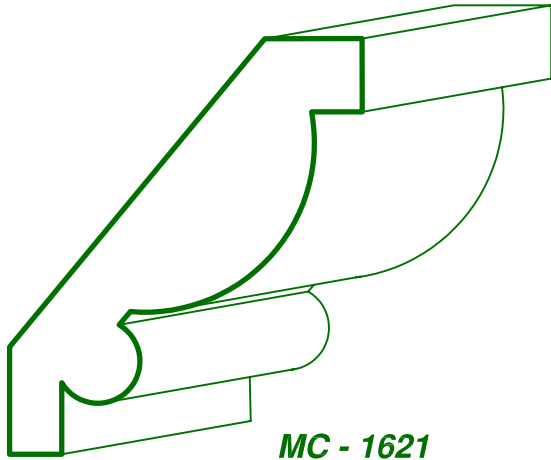

Moulding types: CROWN COVE & BED MOULDINGS

MR
ASON'S
MILL & LUMBER CO.

P.O. Box 430036 - 9885 Tanner Rd.
Houston, Texas 77243
Phone: (713) 462-6975 Fax: (713) 462-6970

PAGE

CC -47

DRAWINGS ARE FULL SIZE. PLEASE CALL FOR MORE INFORMATION