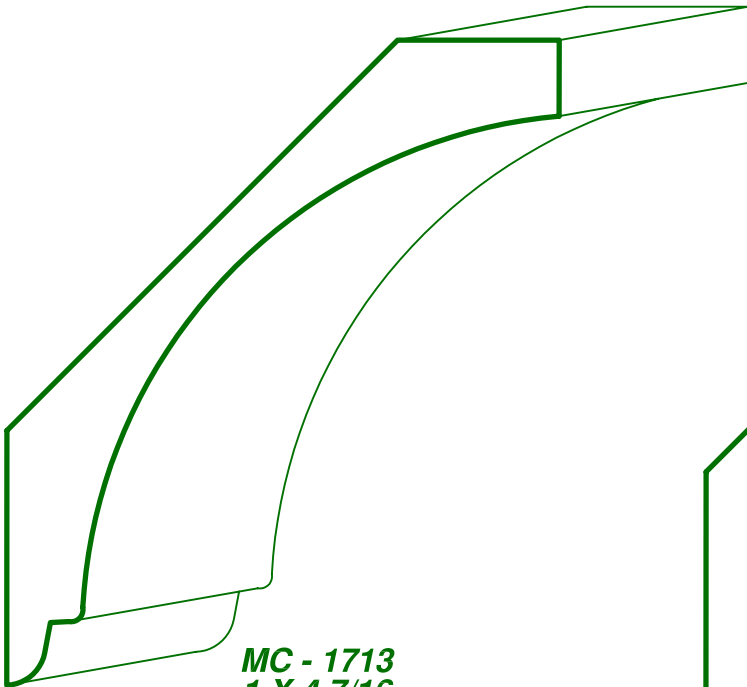

MC - 1713
1 X 4 7/16