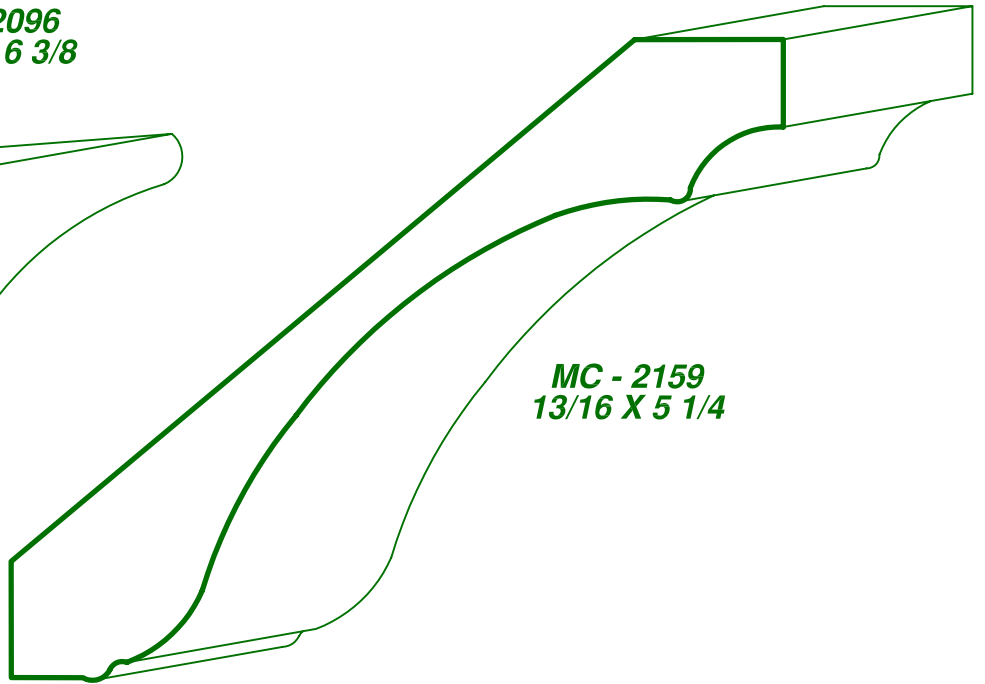

PAGE
CC -91

DRAWINGS ARE FULL SIZE. PLEASE CALL FOR MORE INFORMATION

MC - 2096
1 1/4 X 6 3/8

MC - 2110
11/16 X 4 1/8

MC - 2124
1 X 3 5/16

MC - 2159
13/16 X 5 1/4

Moulding types: CROWN COVE & BED MOULDINGS

MASON'S
MILL & LUMBER CO.