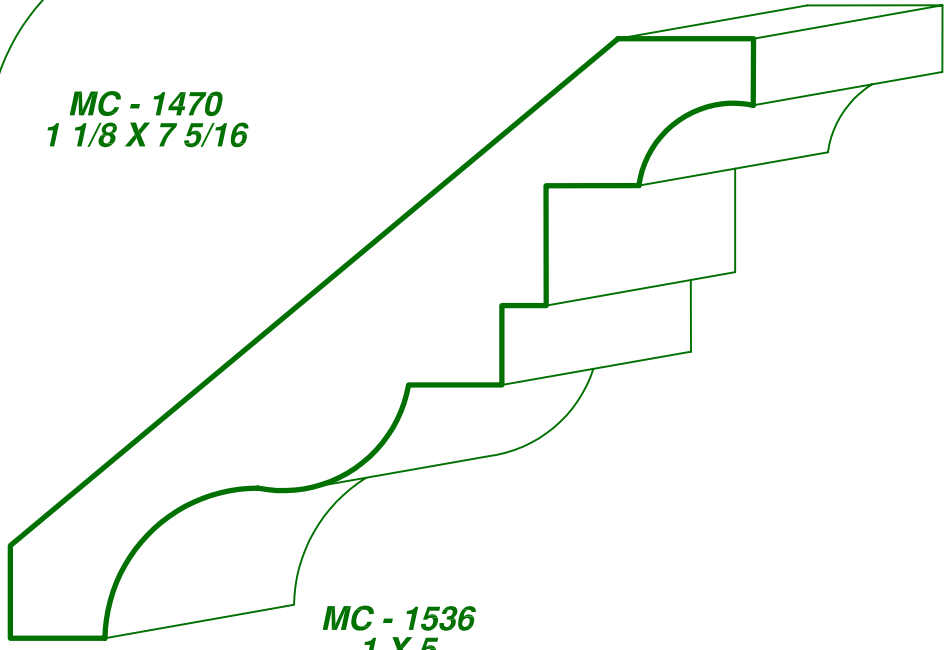

MC - 1536
1 X 5

Moulding types: CROWN COVE & BED MOULDINGS

ASON'S
MILL & LUMBER CO.

*P.O. Box 430036 - 9885 Tanner Rd.
Houston, Texas 77243
Phone: (713) 462-6975 Fax: (713) 462-6970*

PAGE
CC -64