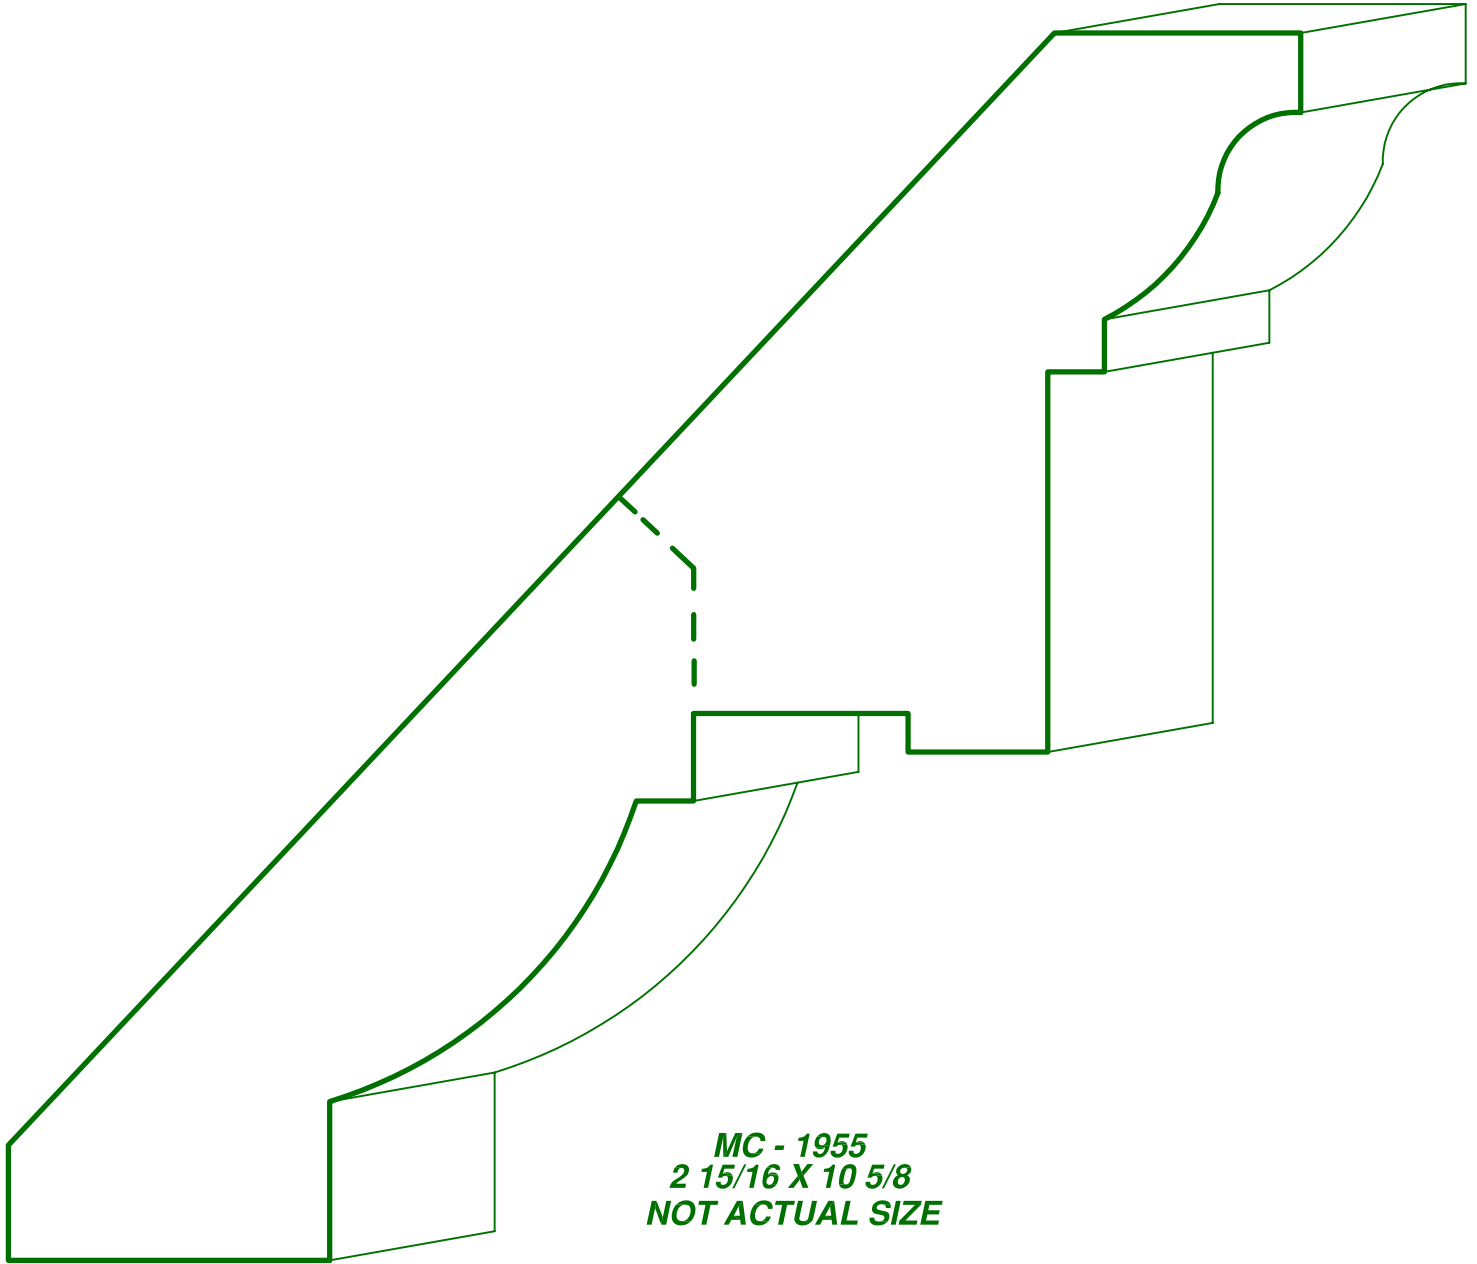

PAGE

CC -80

DRAWINGS ARE FULL SIZE. PLEASE CALL FOR MORE INFORMATION

*MC - 1955
2 15/16 X 10 5/8
NOT ACTUAL SIZE*

Moulding types: CROWN COVE & BED MOULDINGS

ASON'S
MILL & LUMBER CO.

*P.O. Box 430036 - 9885 Tanner Rd.
Houston, Texas 77243
Phone: (713) 462-6975 Fax: (713) 462-6970*