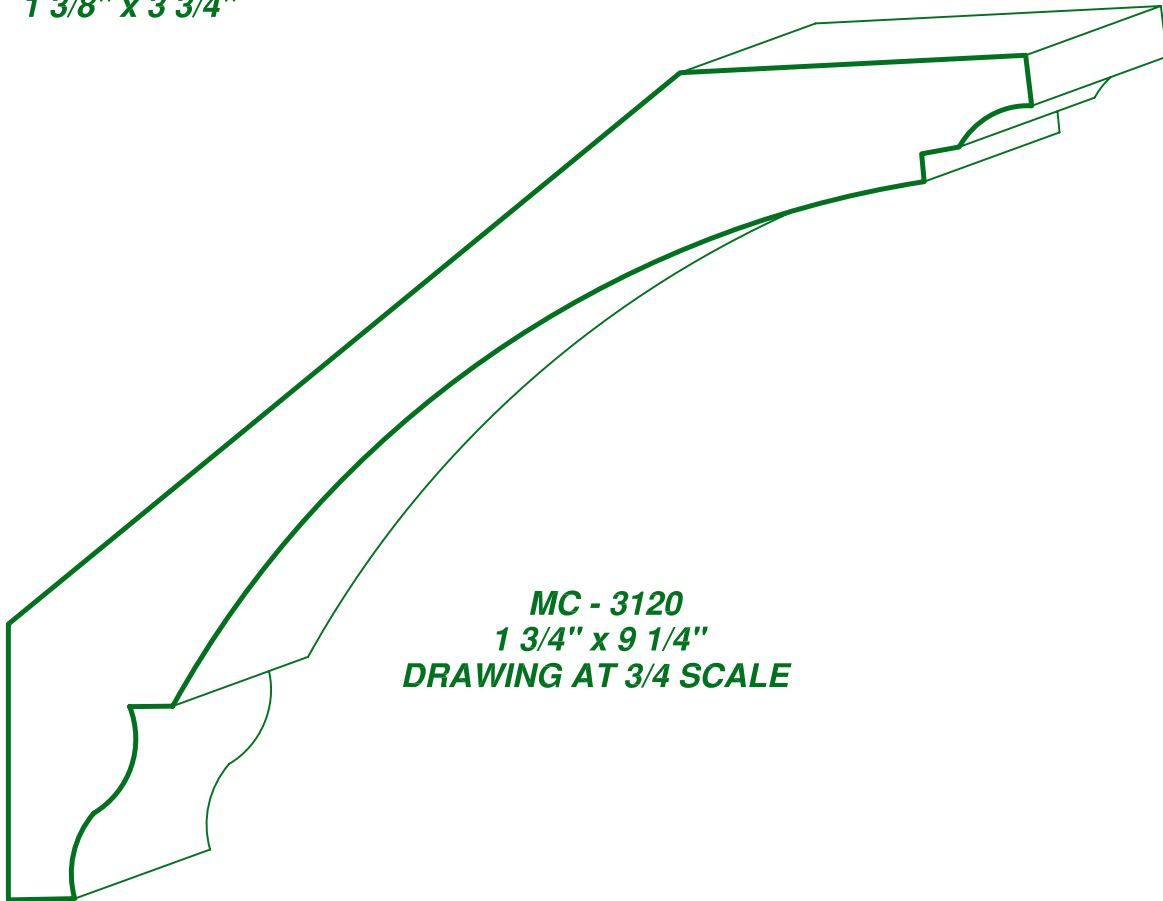

MC - 3120
1 3/4" x 9 1/4"
DRAWING AT 3/4 SCALE

Moulding types: CROWN COVE & BED MOULDINGS

ASON'S
MILL & LUMBER CO.

P.O. Box 430036 - 9885 Tanner Rd.
Houston, Texas 77243
Phone: (713) 462-6975 Fax: (713) 462-6970

PAGE

CC-141

DRAWINGS ARE FULL SIZE. PLEASE CALL FOR MORE INFORMATION