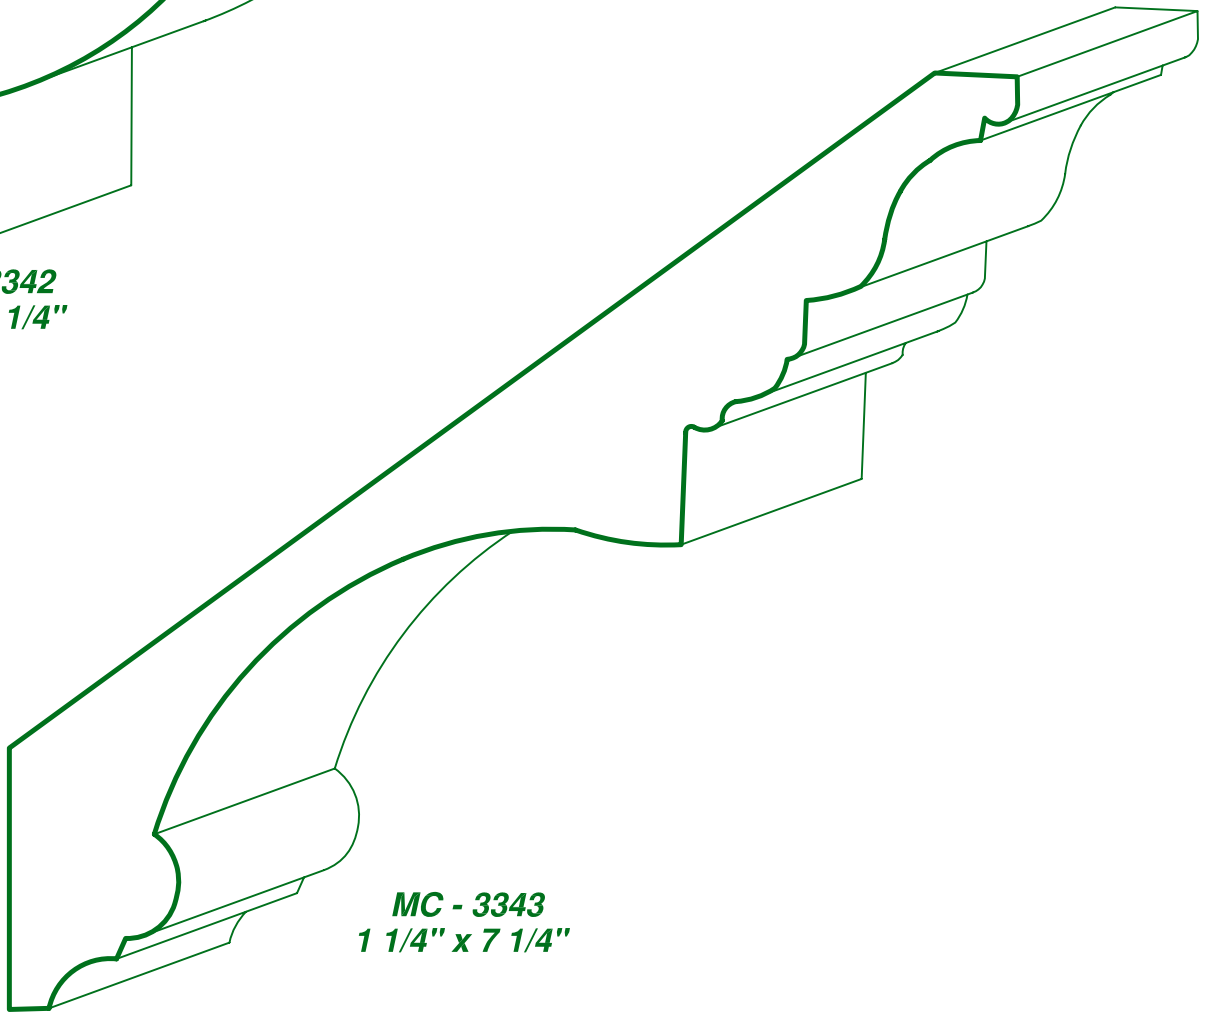

DRAWINGS ARE FULL SIZE. PLEASE CALL FOR MORE INFORMATION

MC - 3342
7/8" x 4 1/4"

MC - 3343
1 1/4" x 7 1/4"

Moulding types: CROWN COVE & BED MOULDINGS

MASON'S
MILL & LUMBER CO.

P.O. Box 430036 - 9885 Tanner Rd.
Houston, Texas 77243
Phone: (713) 462-6975 Fax: (713) 462-6970