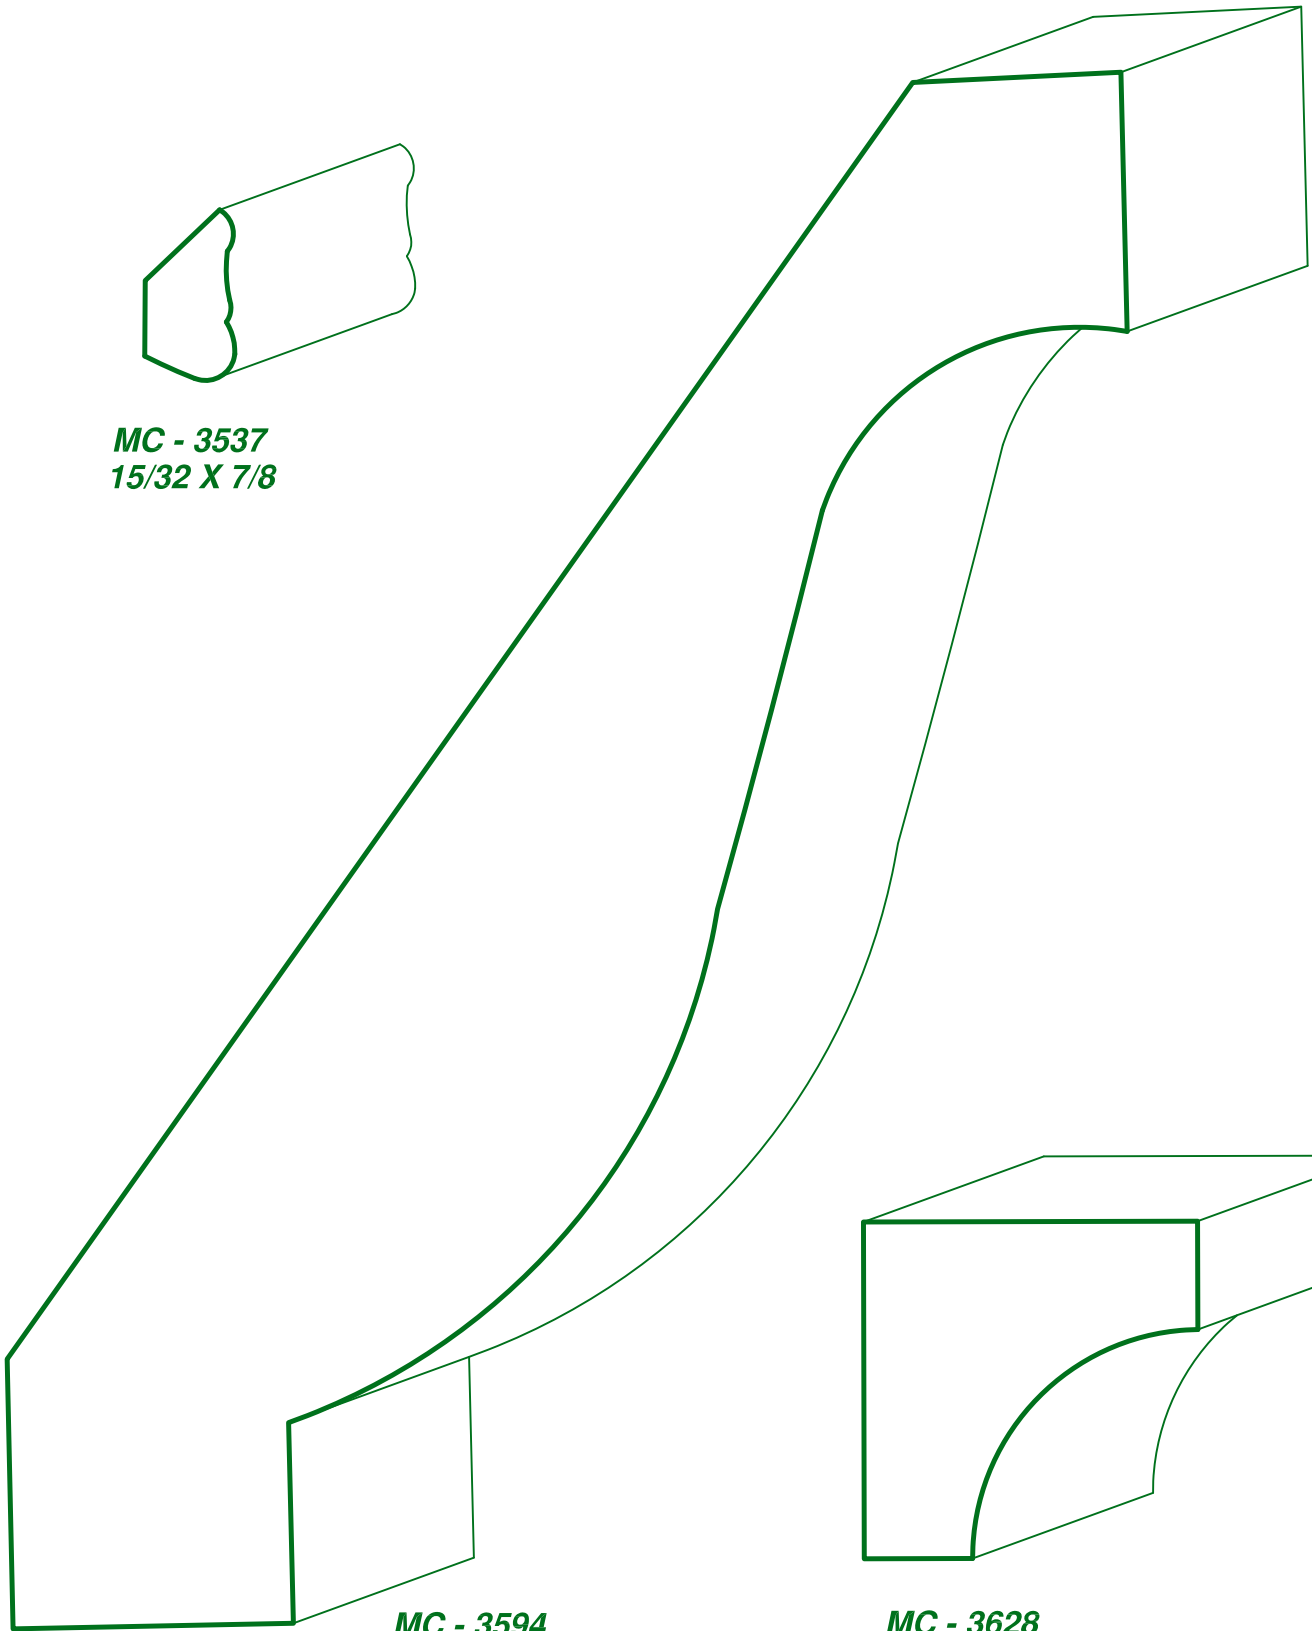

P.O. Box 430036 - 9885 Tanner Rd.
Houston, Texas 77243
Phone: (713) 462-6975 Fax: (713) 462-6970

PAGE

CC-173

DRAWINGS ARE FULL SIZE. PLEASE CALL FOR MORE INFORMATION

MC - 3537
15/32 X 7/8

MC - 3594
2 x 9 15/16