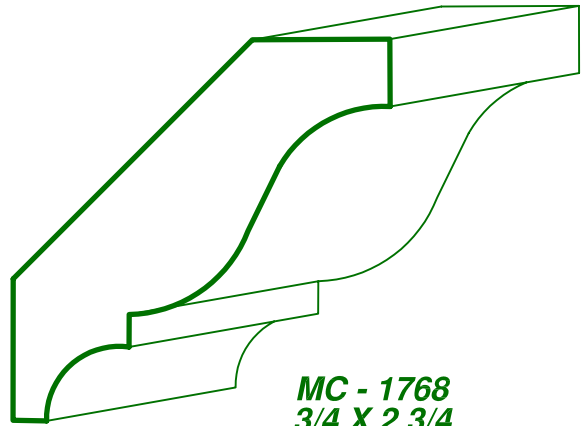

MC - 1768
3/4 X 2 3/4