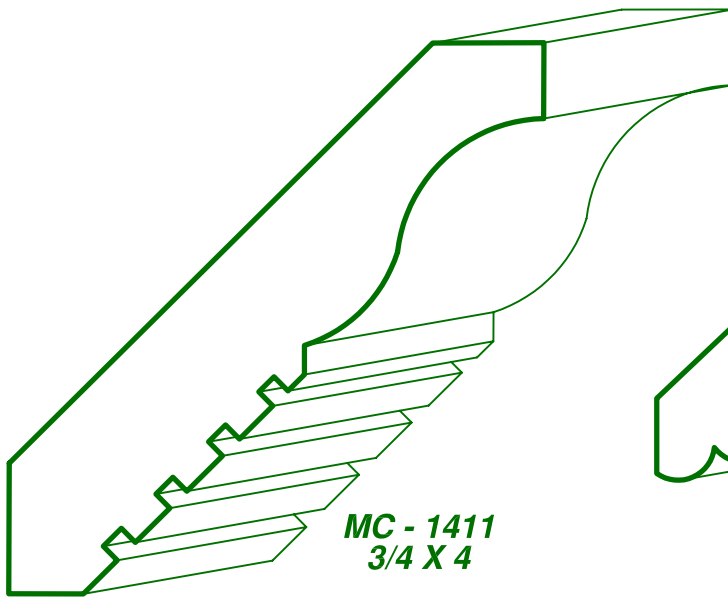

MC - 1411
3/4 X 4