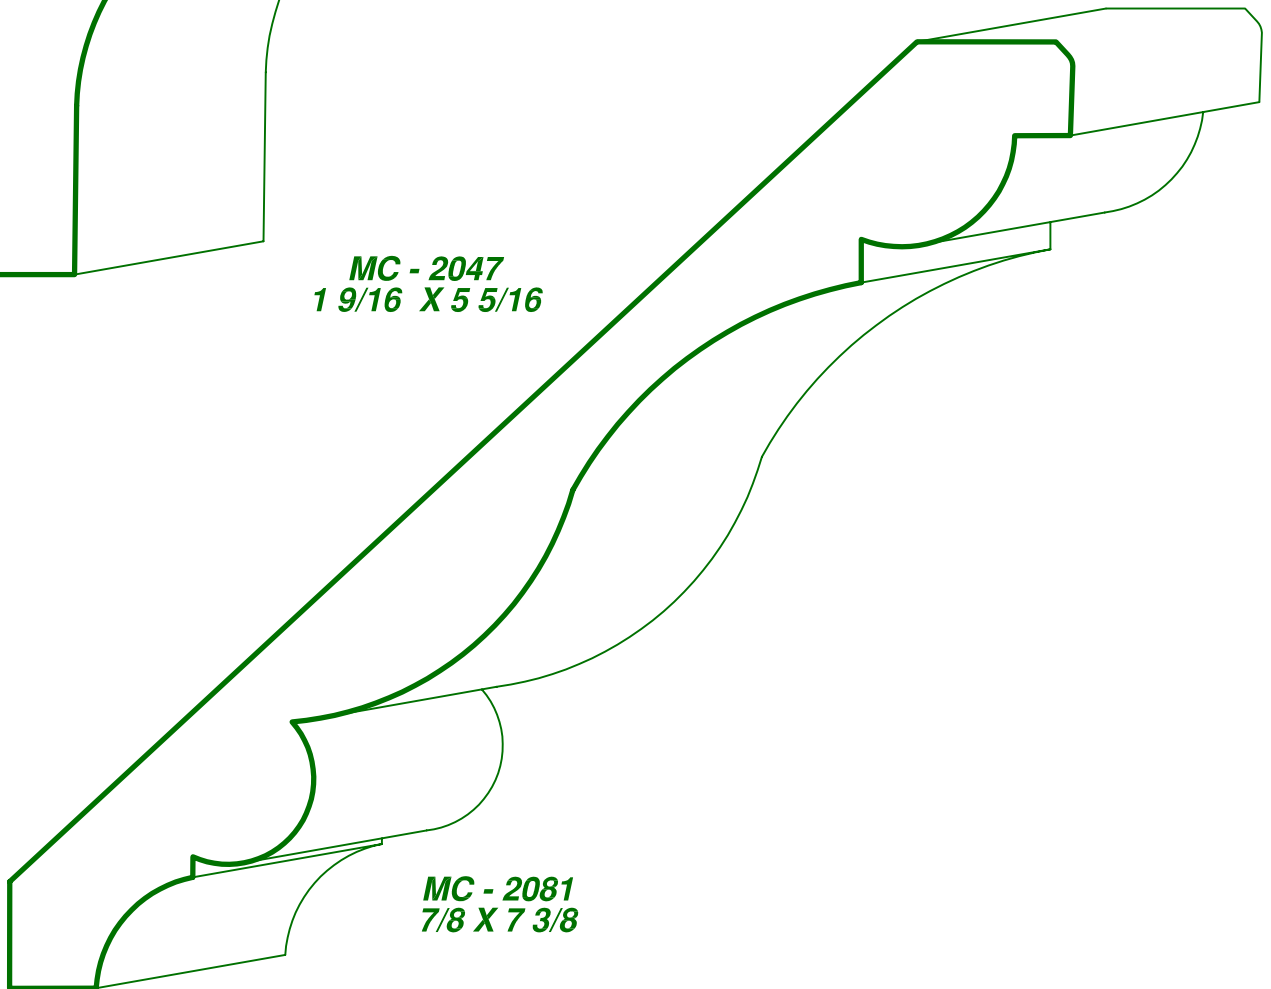

MC - 2081
7/8 X 7 3/8

Moulding types: CROWN COVE & BED MOULDINGS

ASON'S
MILL & LUMBER CO.

P.O. Box 430036 - 9885 Tanner Rd.
Houston, Texas 77243
Phone: (713) 462-6975 Fax: (713) 462-6970

PAGE

CC -90

DRAWINGS ARE FULL SIZE. PLEASE CALL FOR MORE INFORMATION