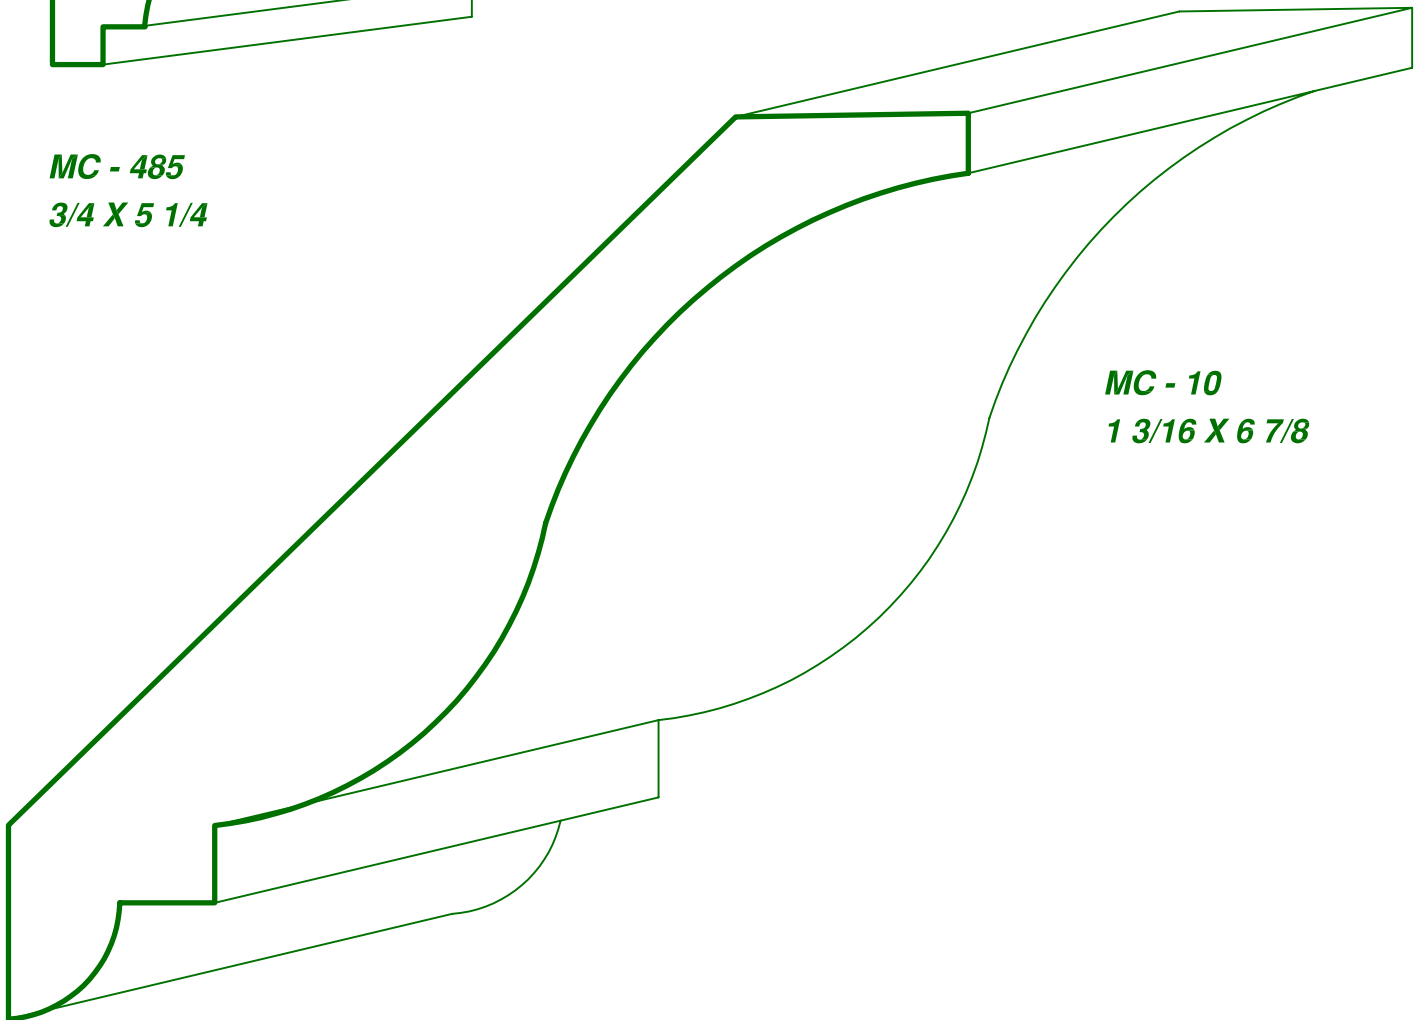

MC - 485
3/4 X 5 1/4

MC - 10
1 3/16 X 6 7/8