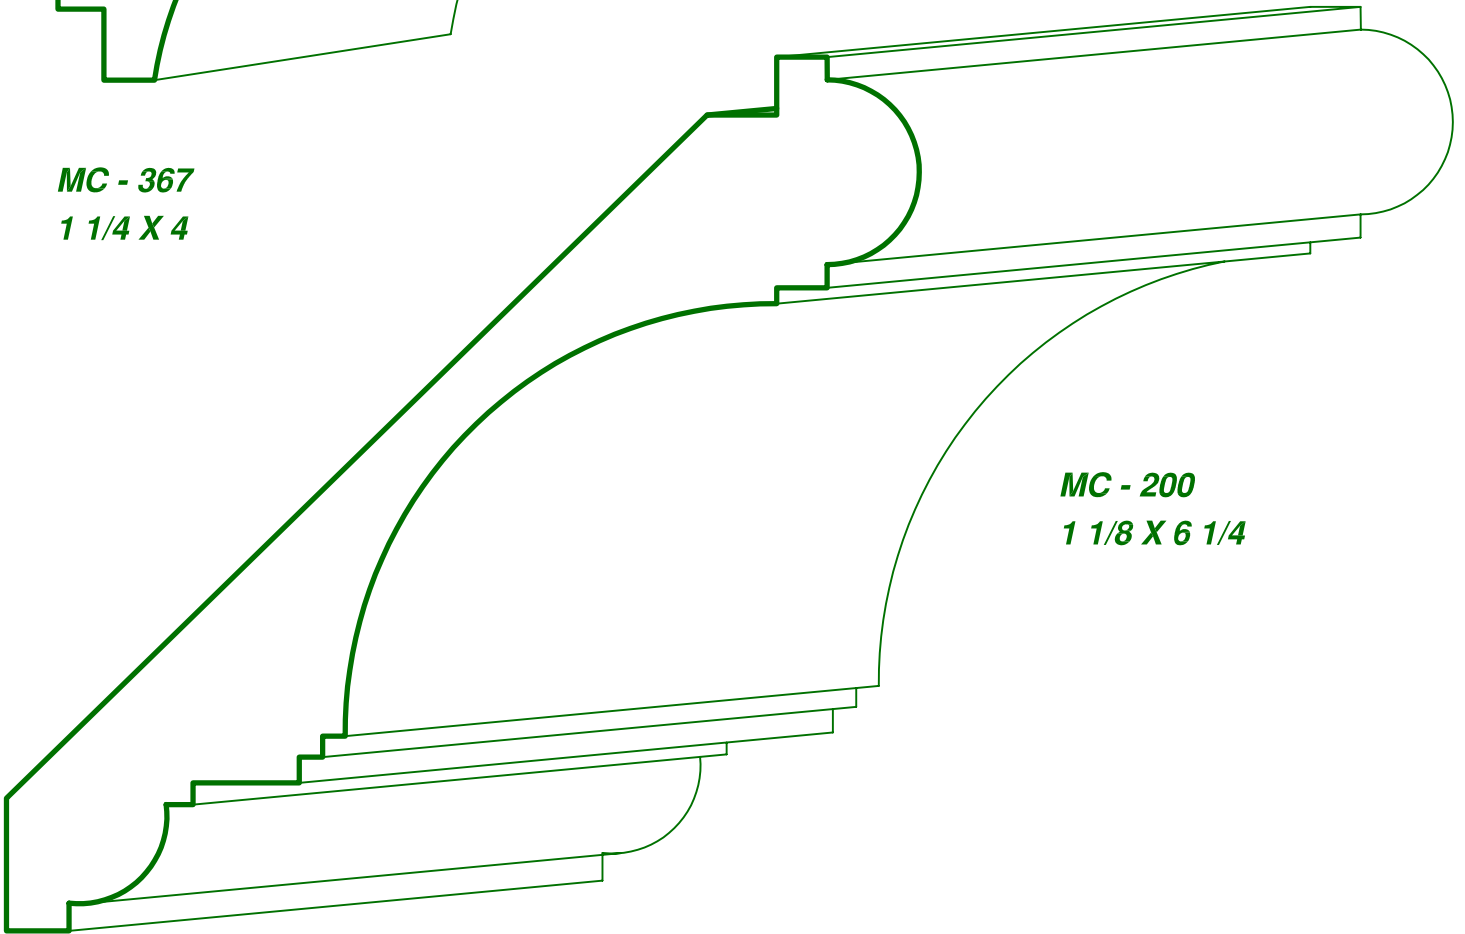

MC - 367
1 1/4 X 4

MC - 200
1 1/8 X 6 1/4