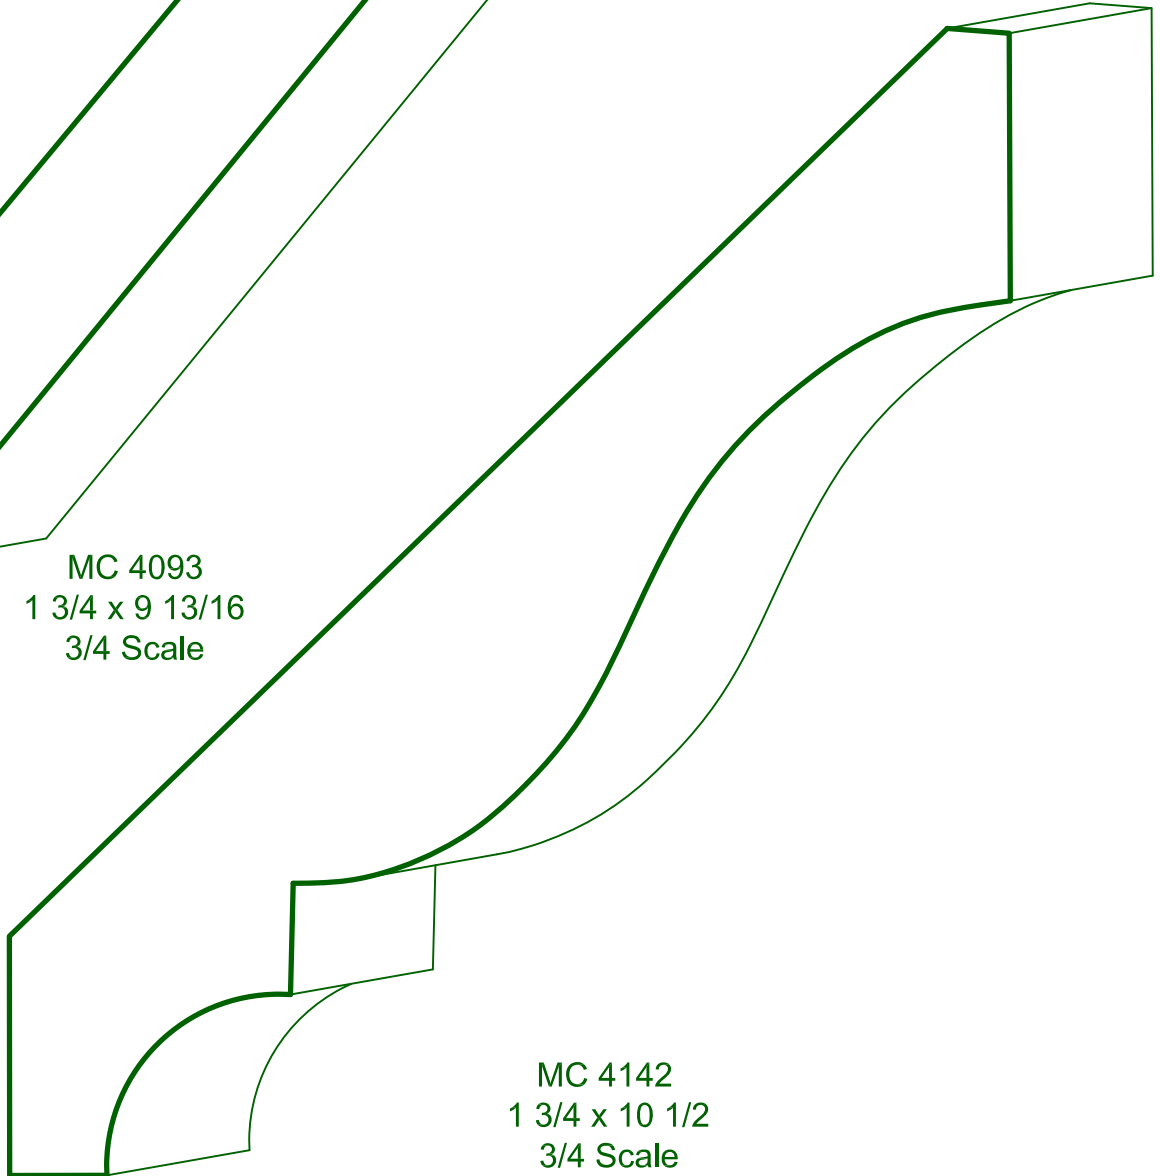

PAGE

CC-199

DRAWINGS ARE FULL SIZE. PLEASE CALL FOR MORE INFORMATION

MC 4093
1 3/4 x 9 13/16
3/4 Scale

MC 4142
1 3/4 x 10 1/2
3/4 Scale

Moulding types: CROWN COVE & BED MOULDINGS

 **ASON'S**
MILL & LUMBER CO.