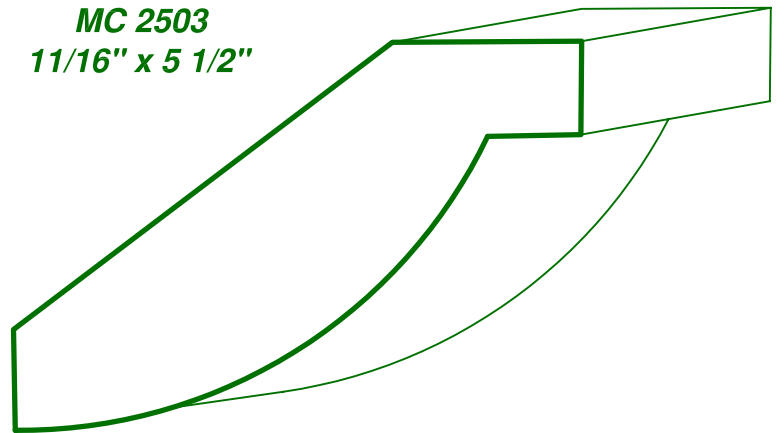

MC 2503
1 1/16" x 5 1/2"

MC 2372
1" x 3 5/8"