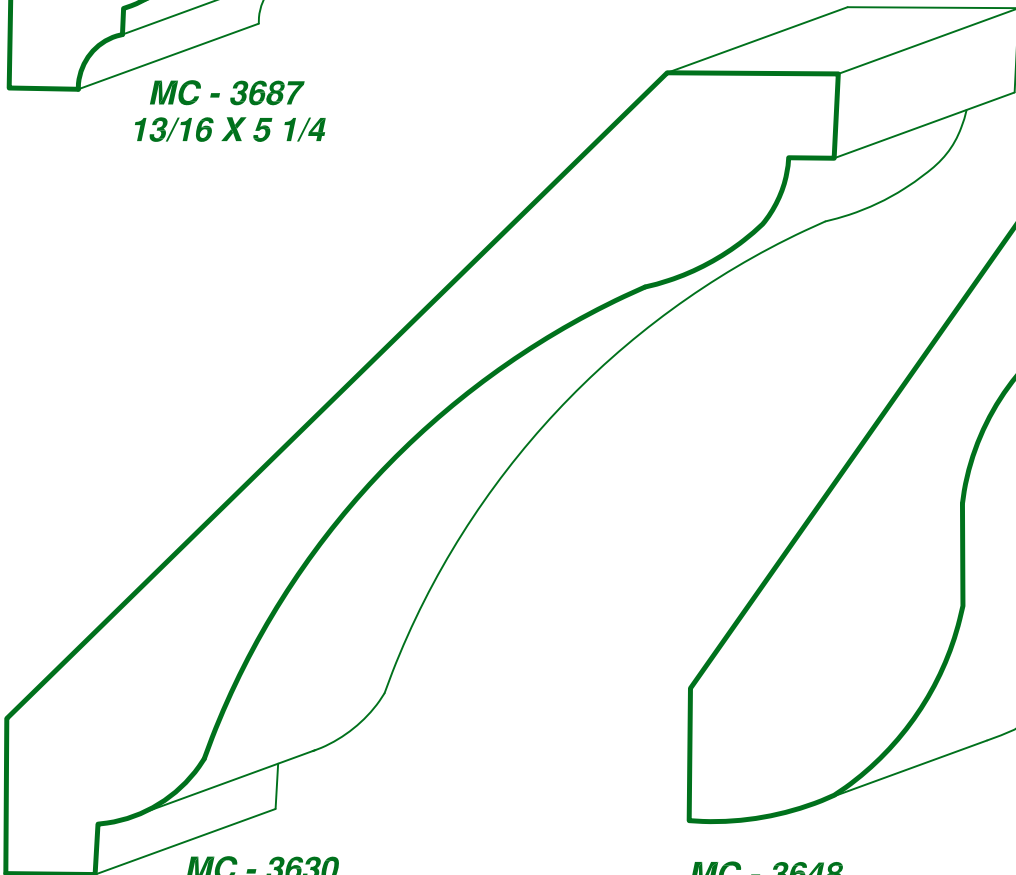

MC - 3628
1 3/4 X 1 3/4

Moulding types: CROWN COVE & BED MOULDINGS

ASON'S
MILL & LUMBER CO.

P.O. Box 430036 - 9885 Tanner Rd.
Houston, Texas 77243
Phone: (713) 462-6975 Fax: (713) 462-6970

PAGE

CC-174

MC - 3687
13/16 X 5 1/4