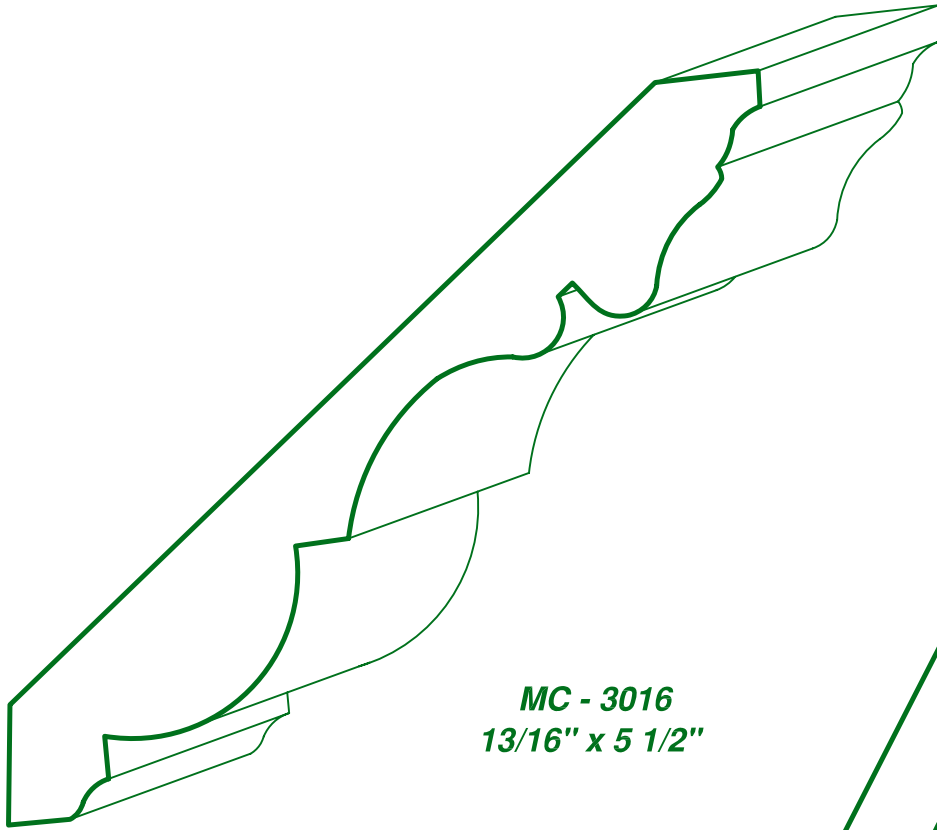

MC - 2945
3/4" x 2 11/16"

Moulding types: CROWN COVE & BED MOULDINGS

MASON'S
MILL & LUMBER CO.

P.O. Box 430036 - 9885 Tanner Rd.
Houston, Texas 77243
Phone: (713) 462-6975 Fax: (713) 462-6970

PAGE

CC-154

DRAWINGS ARE FULL SIZE. PLEASE CALL FOR MORE INFORMATION