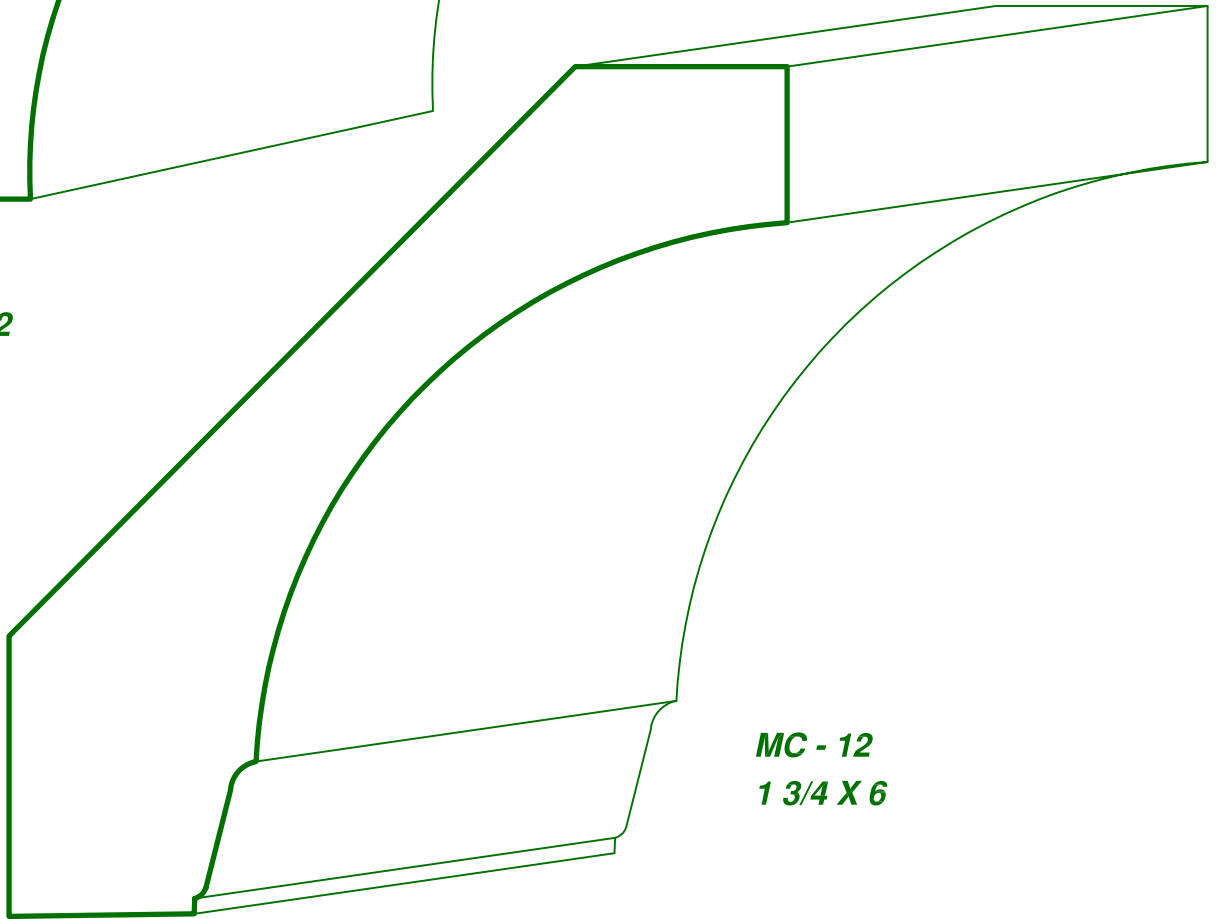

MC - 12
1 3/4 X 6