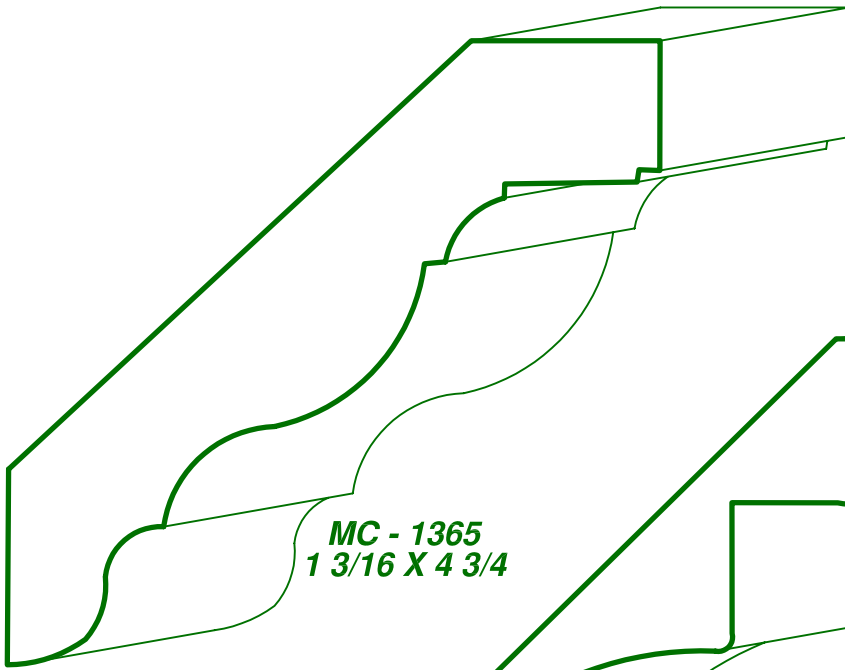

Moulding types: CROWN COVE & BED MOULDINGS

ASON'S
MILL & LUMBER CO.

P.O. Box 430036 - 9885 Tanner Rd.
Houston, Texas 77243
Phone: (713) 462-6975 Fax: (713) 462-6970

PAGE
CC -58