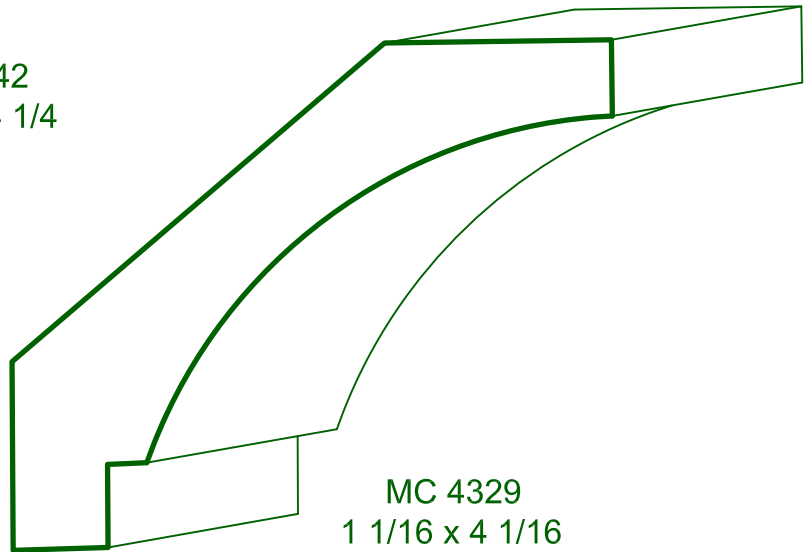

P.O. Box 430036 - 9885 Tanner Rd.
Houston, Texas 77243
Phone: (713) 462-6975 Fax: (713) 462-6970

PAGE

CC-213

DRAWINGS ARE FULL SIZE. PLEASE CALL FOR MORE INFORMATION

MC 4364
1 1/2 x 4 5/8

MC 4342
31/32 x 4 1/4