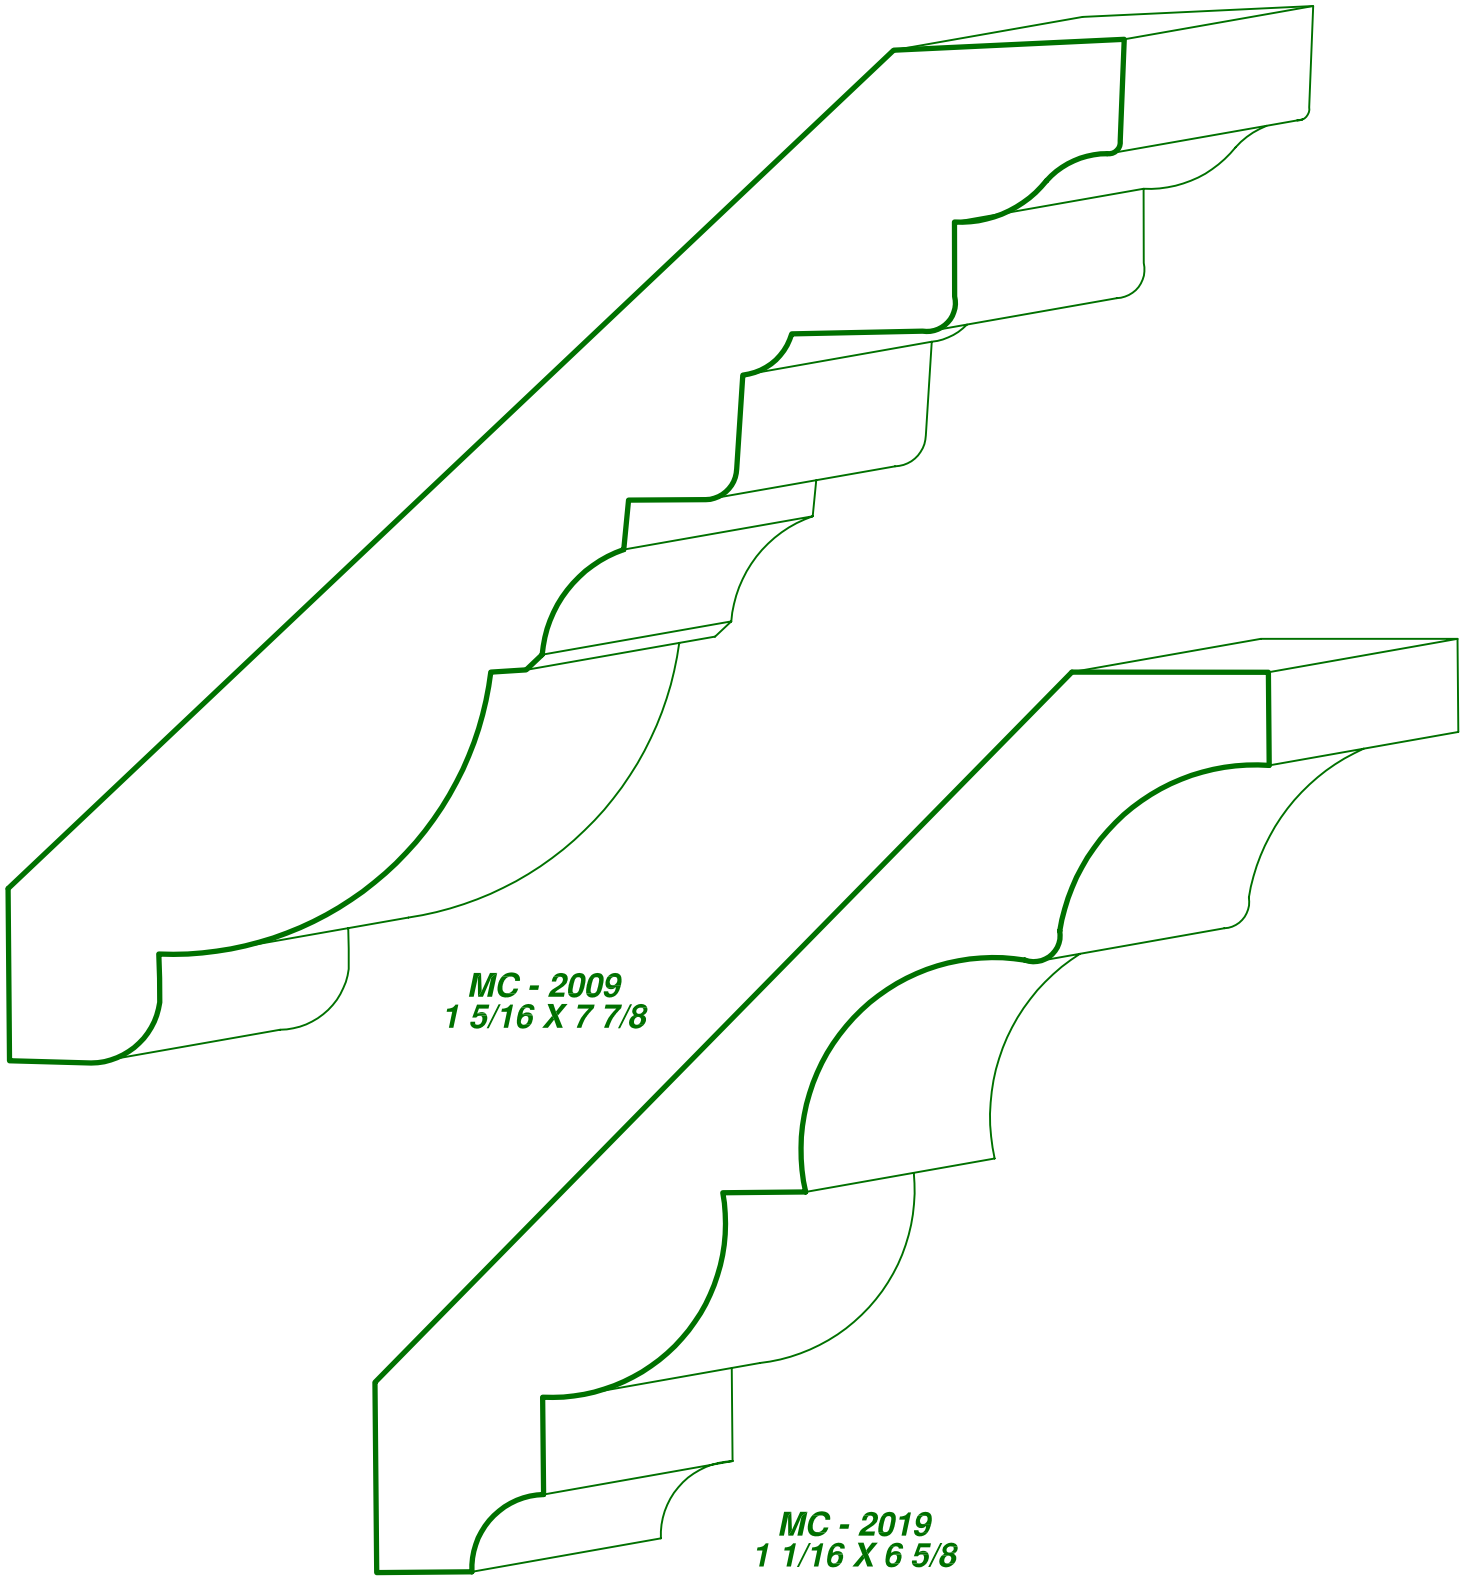

MC - 2009
1 5/16 X 7 7/8

MC - 2019
1 1/16 X 6 5/8

Moulding types: CROWN COVE & BED MOULDINGS

ASON'S
MILL & LUMBER CO.

P.O. Box 430036 - 9885 Tanner Rd.
Houston, Texas 77243
Phone: (713) 462-6975 Fax: (713) 462-6970

PAGE
CC -83

DRAWINGS ARE FULL SIZE. PLEASE CALL FOR MORE INFORMATION