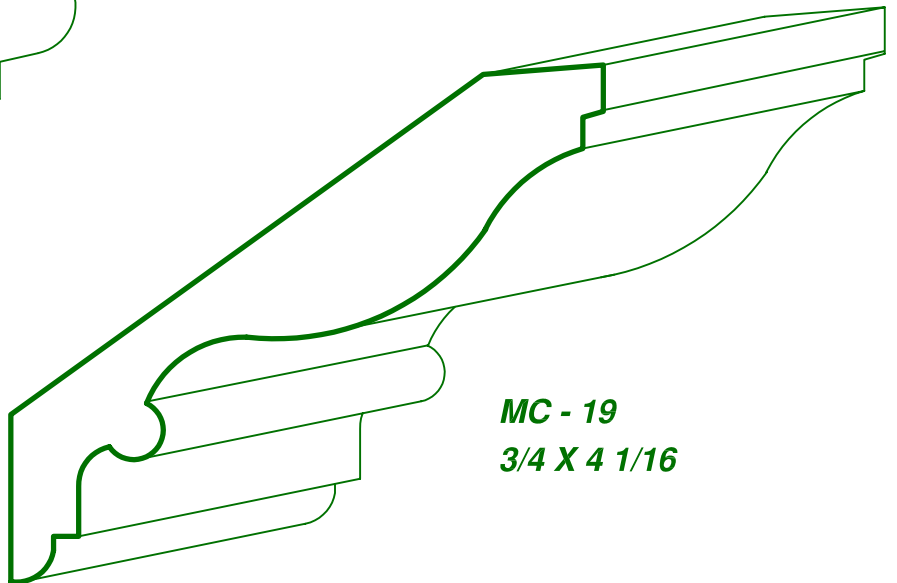

MC - 19
3/4 X 4 1/16

Moulding types: CROWN COVE & BED MOULDINGS

ASON'S
MILL & LUMBER CO.

P.O. Box 430036 - 9885 Tanner Rd.
Houston, Texas 77243
Phone: (713) 462-6975 Fax: (713) 462-6970

PAGE
CC - 16

DRAWINGS ARE FULL SIZE. PLEASE CALL FOR MORE INFORMATION