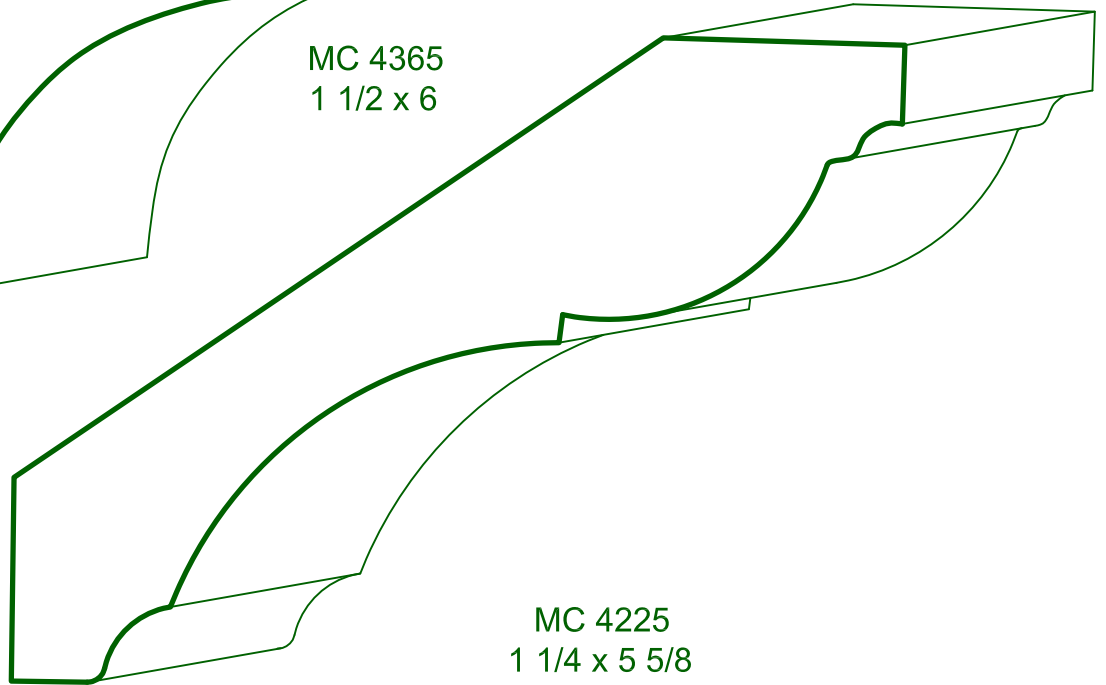

P.O. Box 430036 - 9885 Tanner Rd.
Houston, Texas 77243
Phone: (713) 462-6975 Fax: (713) 462-6970

PAGE

CC-206

DRAWINGS ARE FULL SIZE. PLEASE CALL FOR MORE INFORMATION

MC 4214
1 1/4 x 4 13/16

MC 4365
1 1/2 x 6