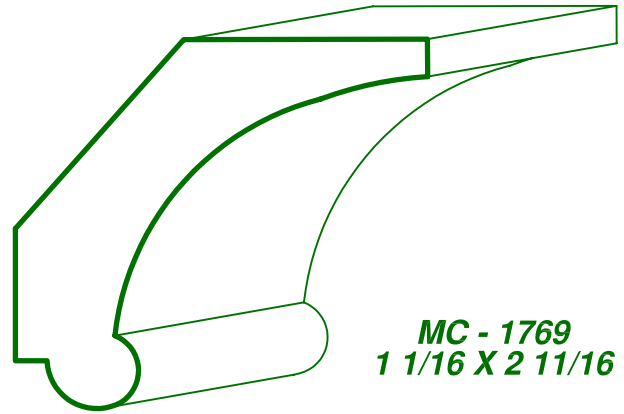

MC - 1769
1 1/16 X 2 11/16