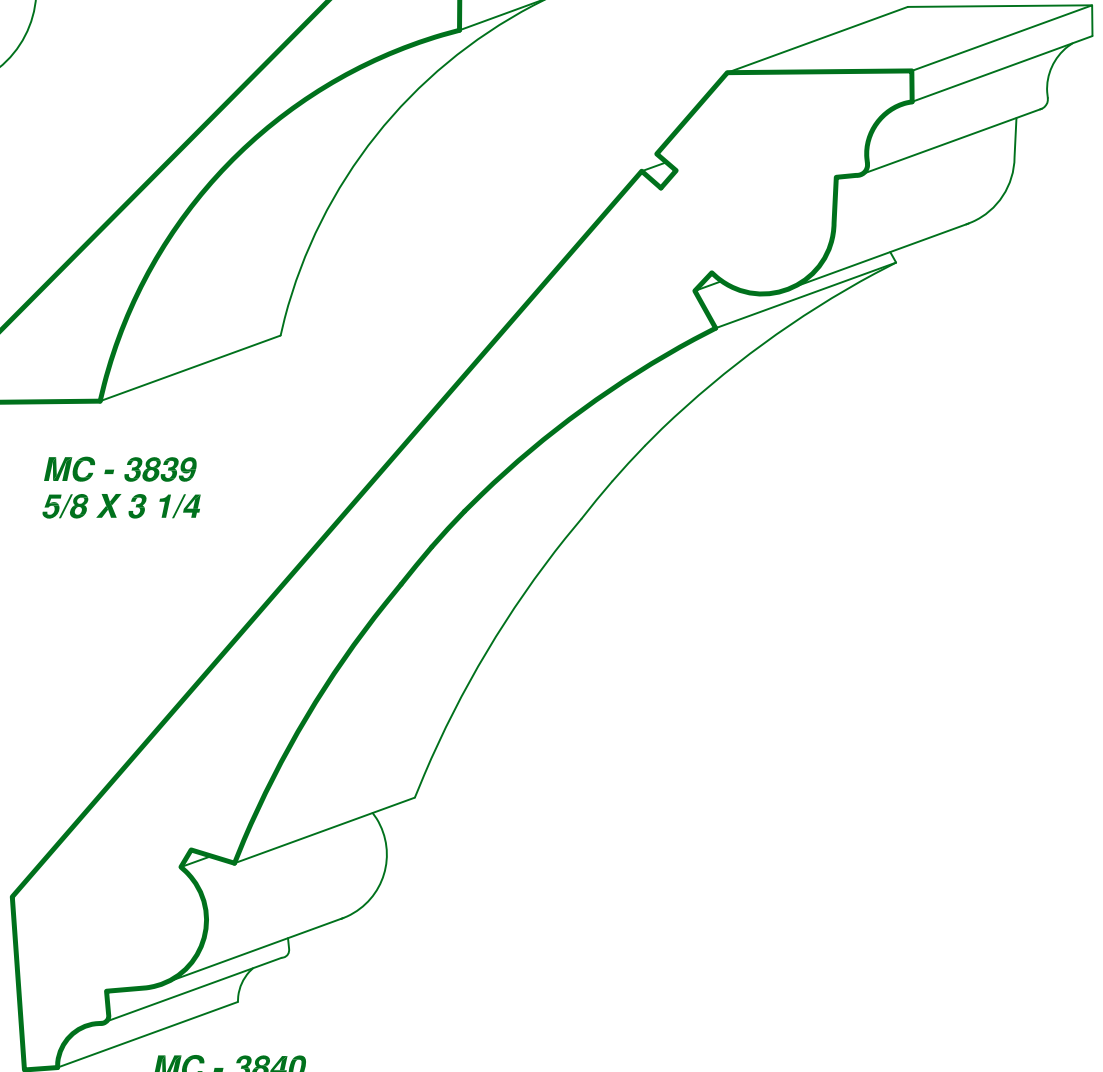

PAGE

CC-186

DRAWINGS ARE FULL SIZE. PLEASE CALL FOR MORE INFORMATION

MC - 3834
15/16 X 4 3/4

MC - 3839
5/8 X 3 1/4

MC - 3840
1 X 6 15/16

Moulding types: CROWN COVE & BED MOULDINGS

ASON'S
MILL & LUMBER CO.