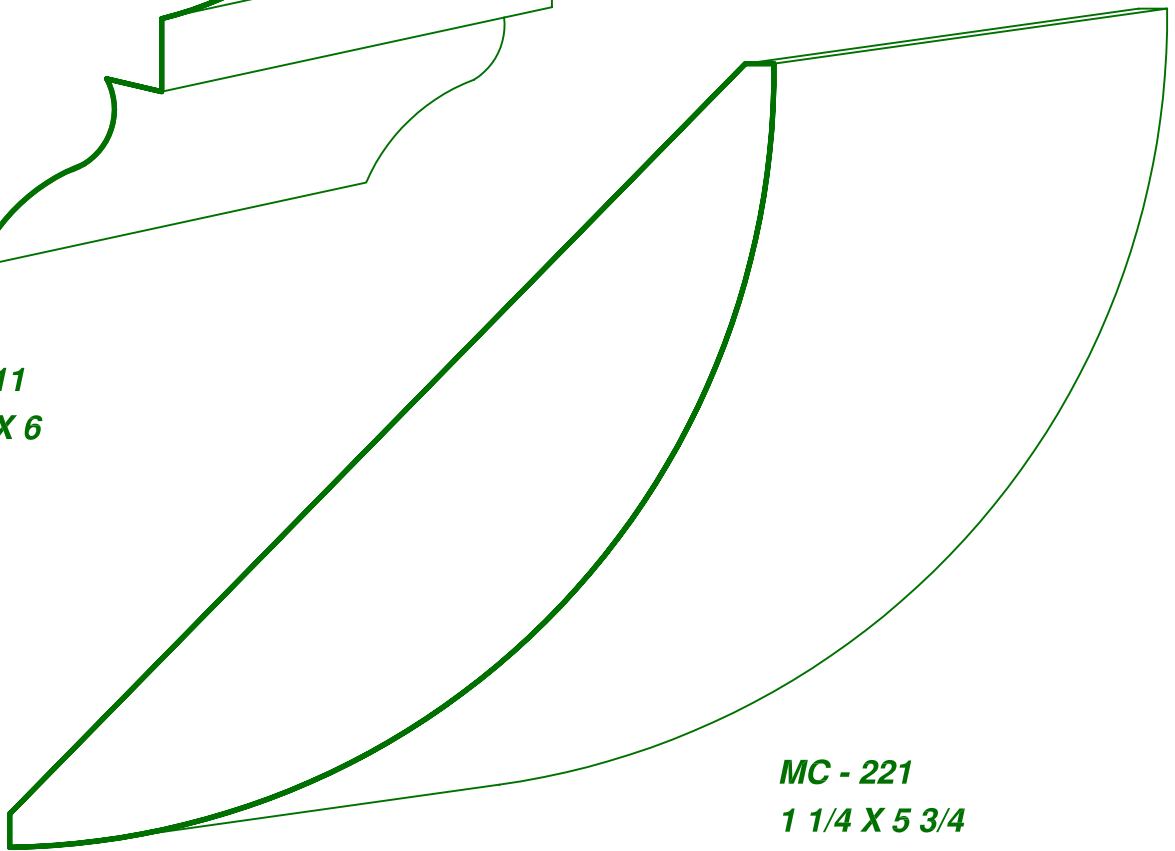

MC - 11
1 1/8 X 6

MC - 221
1 1/4 X 5 3/4