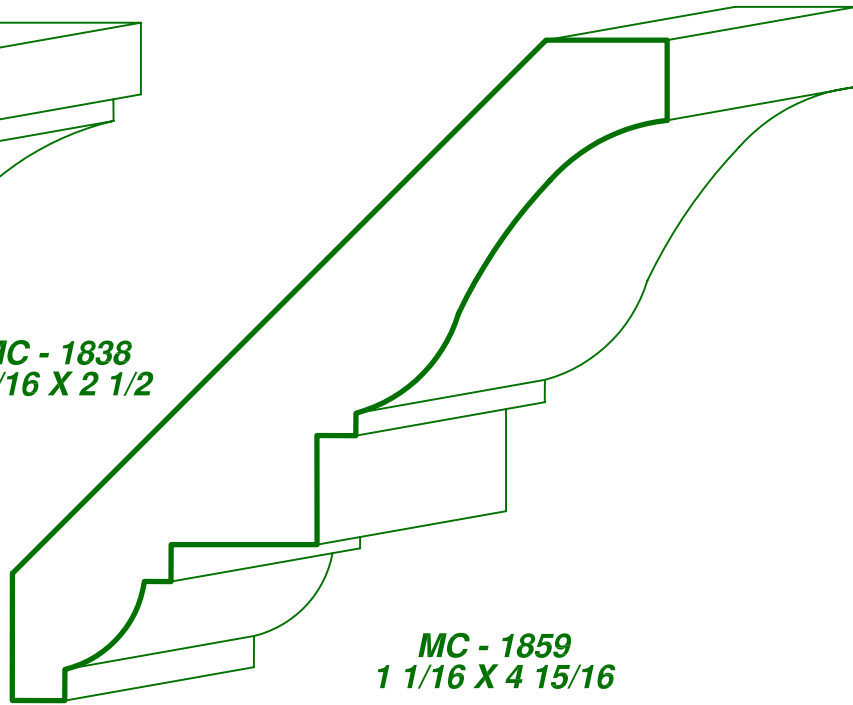

MB
ASON'S
MILL & LUMBER CO.

P.O. Box 430036 - 9885 Tanner Rd.
Houston, Texas 77243
Phone: (713) 462-6975 Fax: (713) 462-6970

PAGE
CC -79

DRAWINGS ARE FULL SIZE. PLEASE CALL FOR MORE INFORMATION

MC - 1838
13/16 X 2 1/2