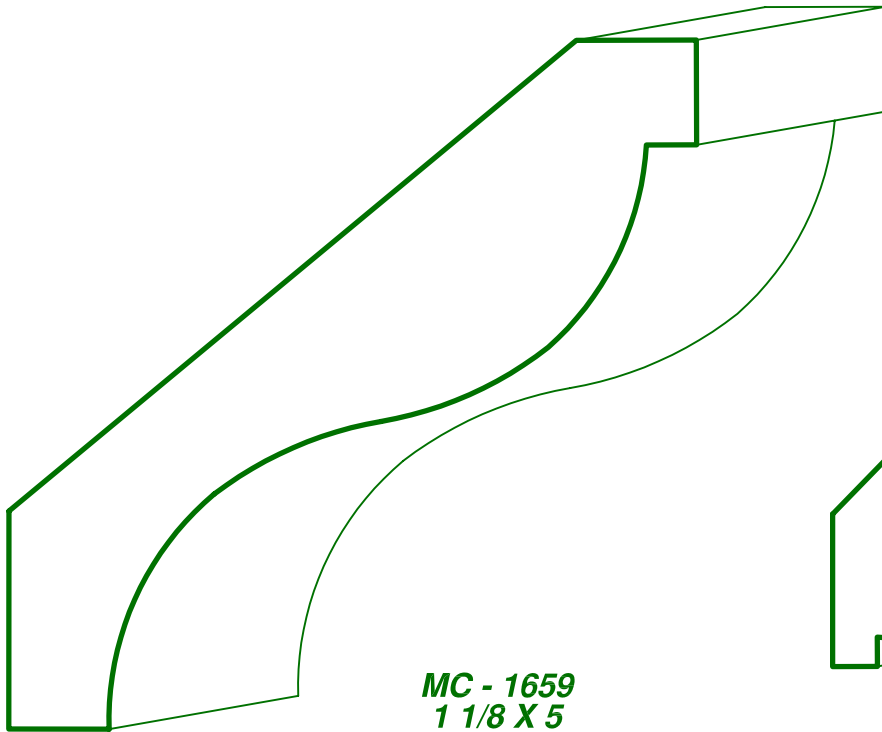

MC - 1659
1 1/8 X 5