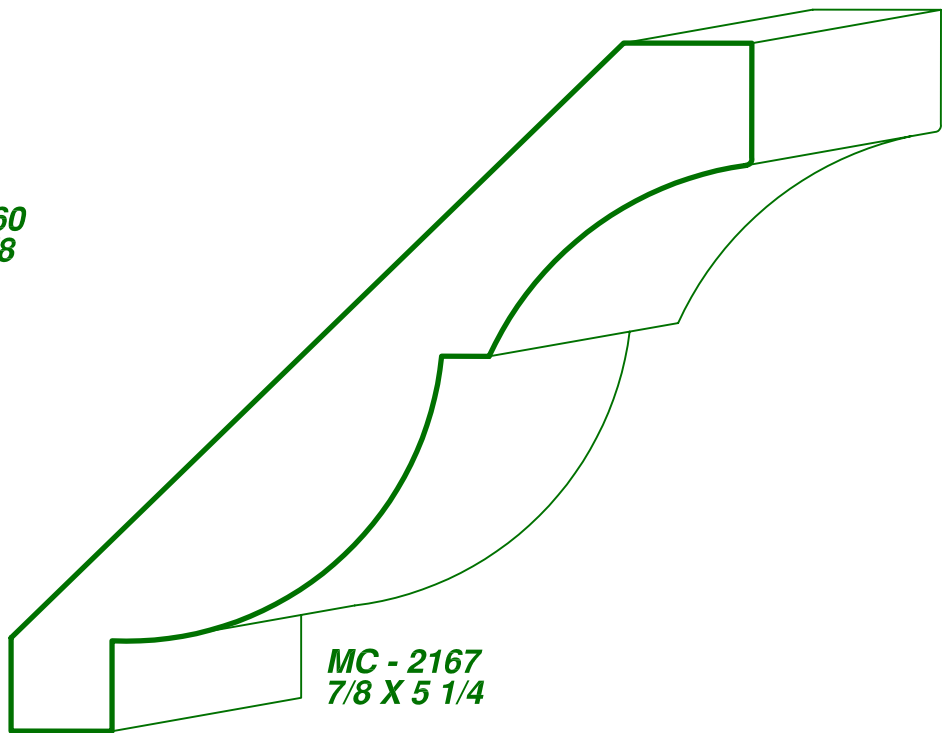

MC - 2167
7/8 X 5 1/4

Moulding types: CROWN COVE & BED MOULDINGS

ASON'S
MILL & LUMBER CO.

*P.O. Box 430036 - 9885 Tanner Rd.
Houston, Texas 77243
Phone: (713) 462-6975 Fax: (713) 462-6970*

PAGE
CC -57

DRAWINGS ARE FULL SIZE. PLEASE CALL FOR MORE INFORMATION