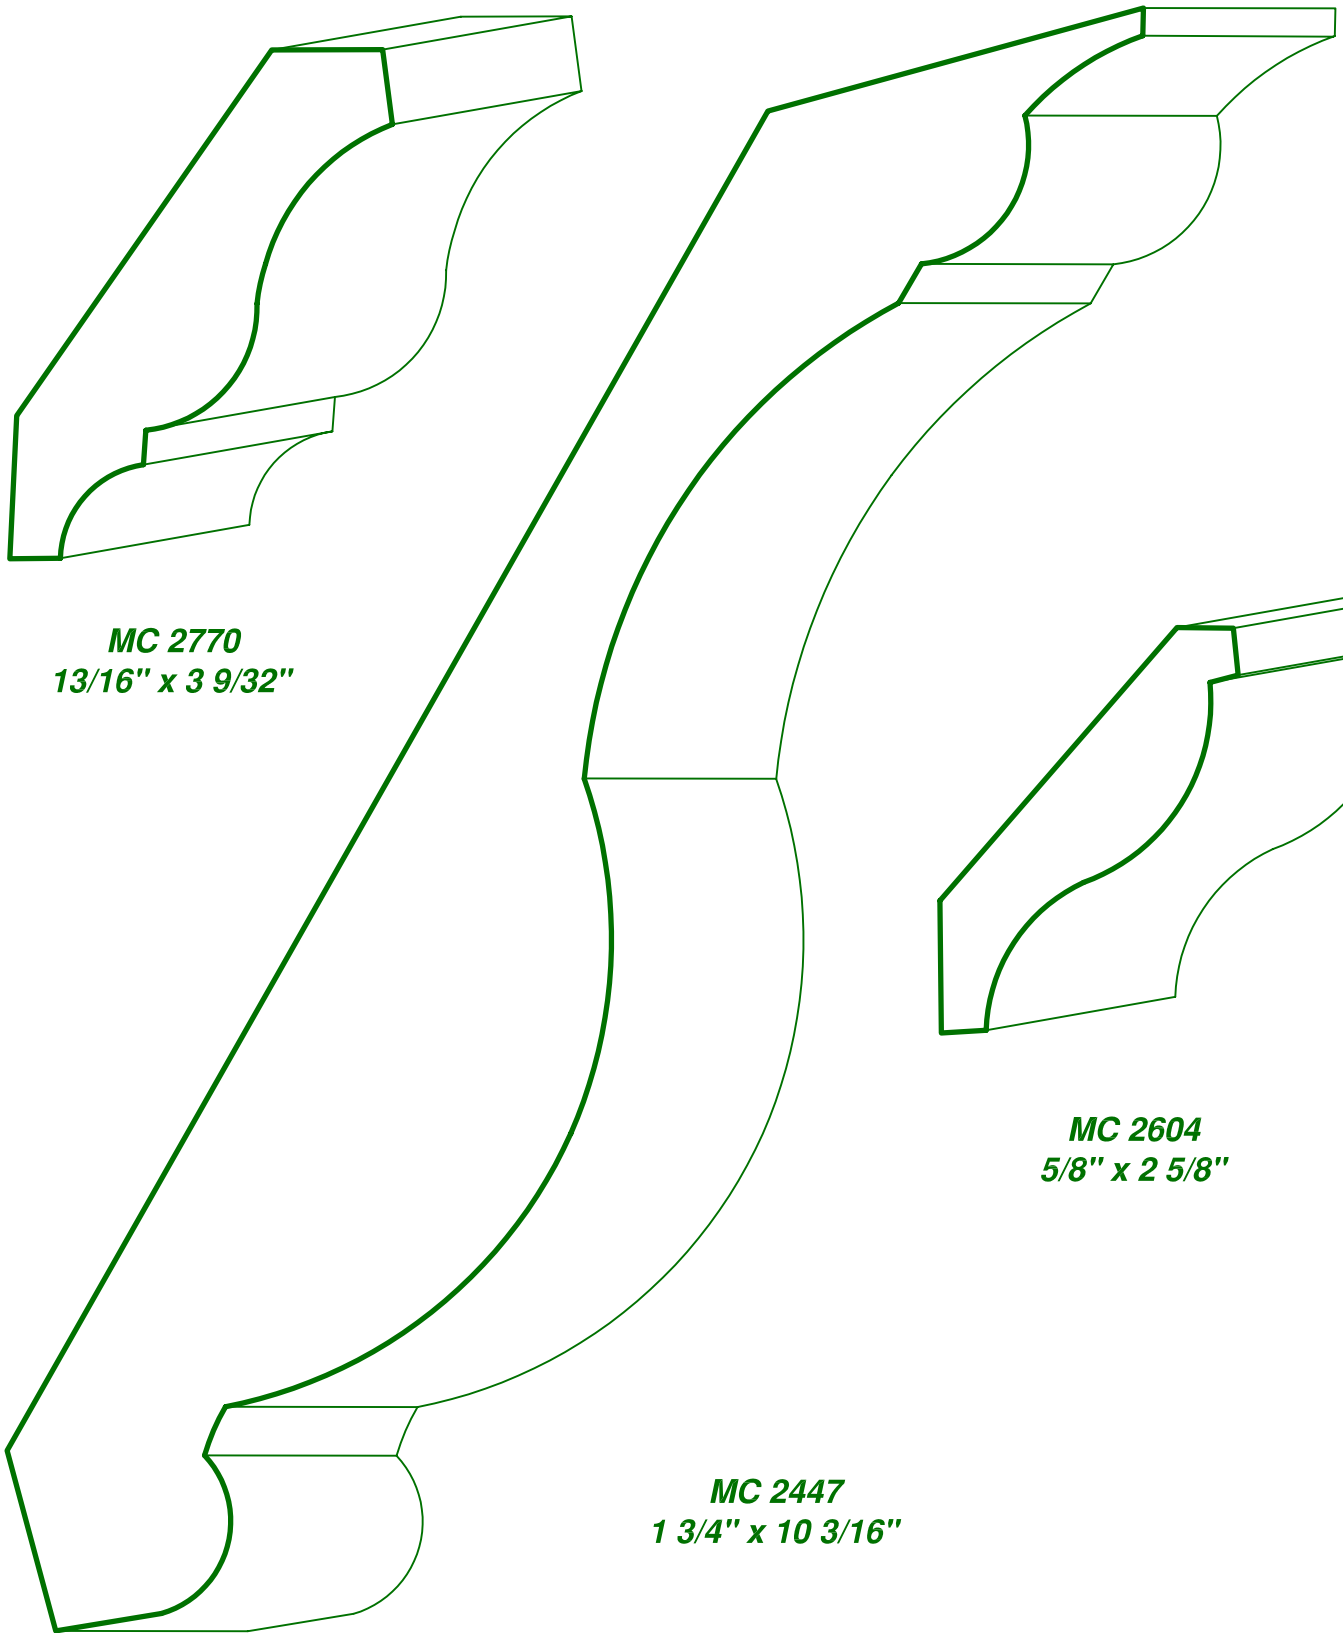

MC 2604
5/8" x 2 5/8"

MC 2447
1 3/4" x 10 3/16"