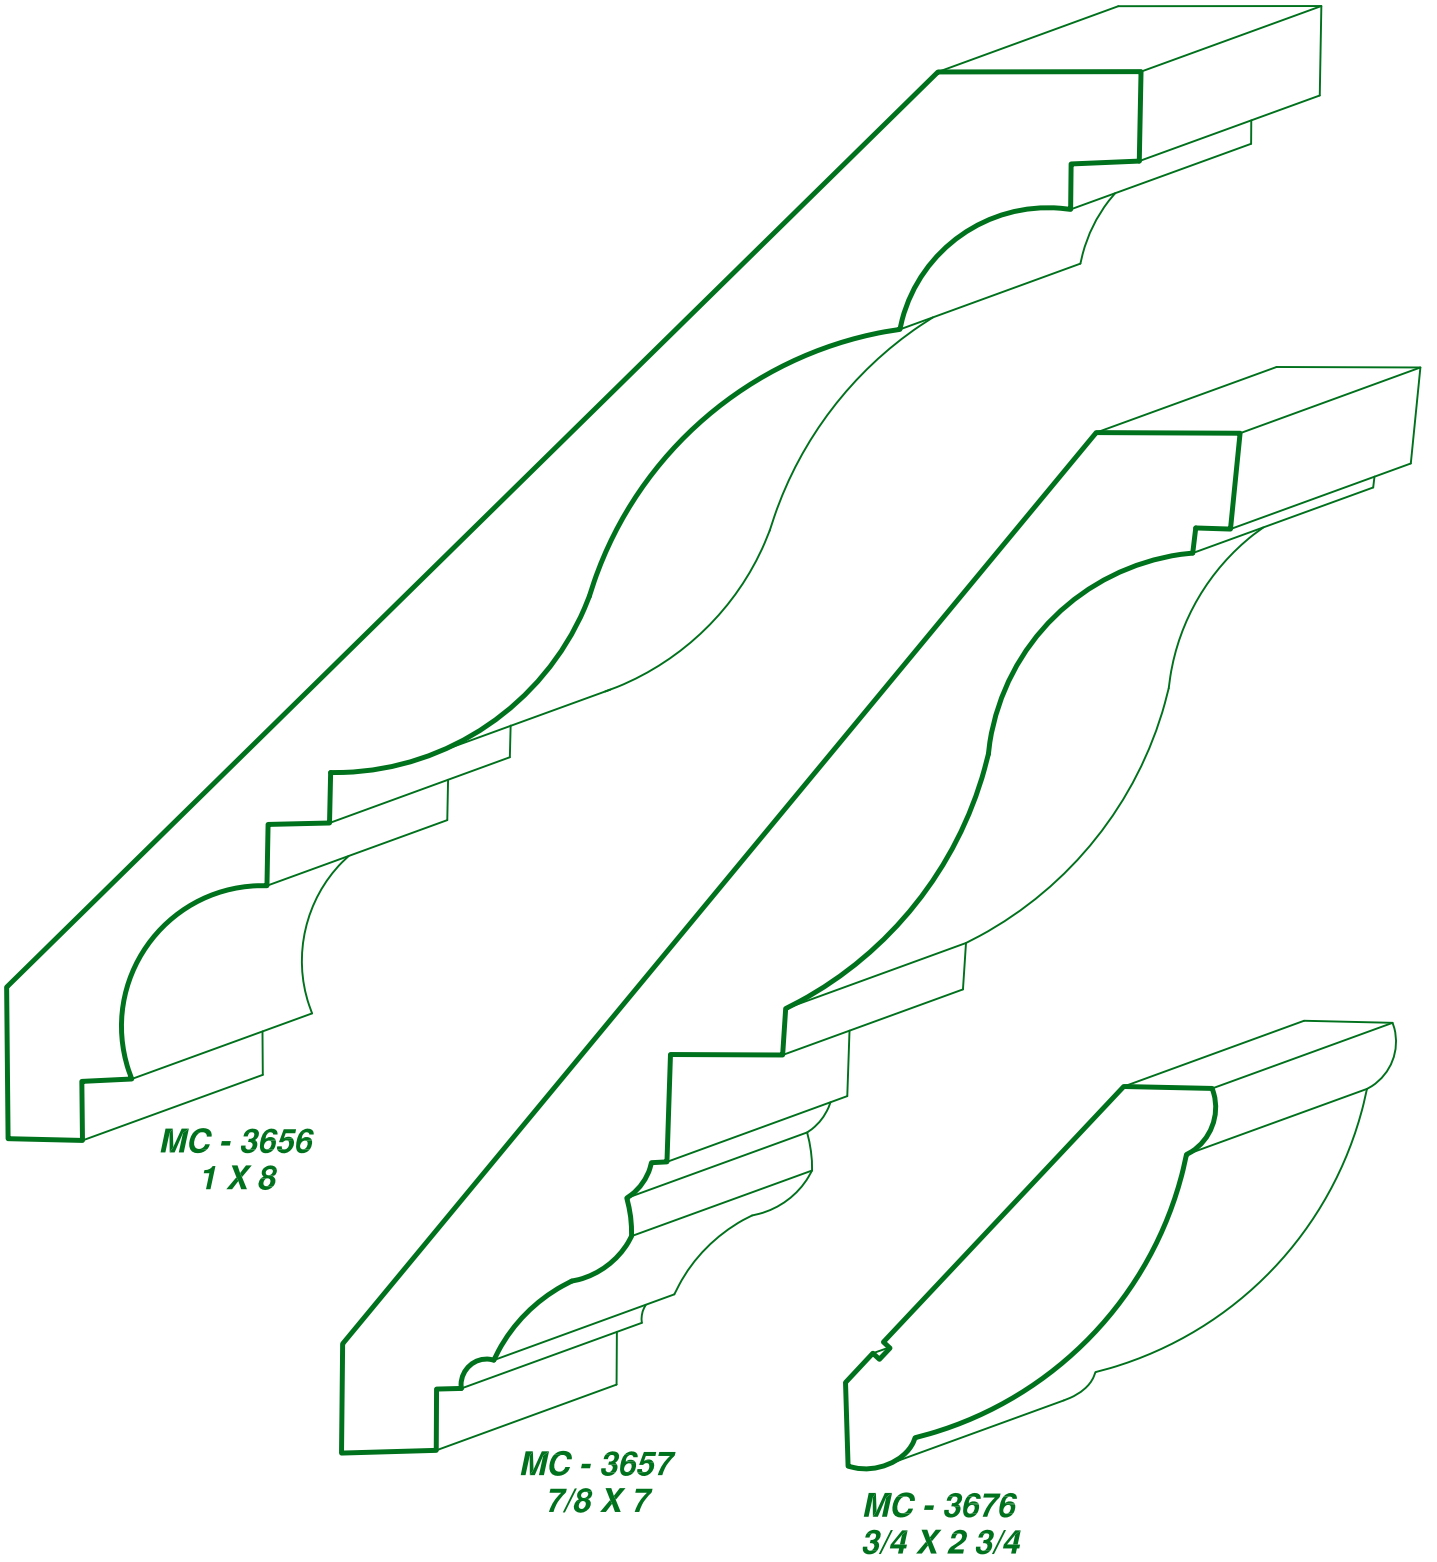

Moulding types: CROWN COVE & BED MOULDINGS		
ASON'S MILL & LUMBER CO.	P.O. Box 430036 - 9885 Tanner Rd. Houston, Texas 77243 Phone: (713) 462-6975 Fax: (713) 462-6970	PAGE CC-177

DRAWINGS ARE FULL SIZE. PLEASE CALL FOR MORE INFORMATION