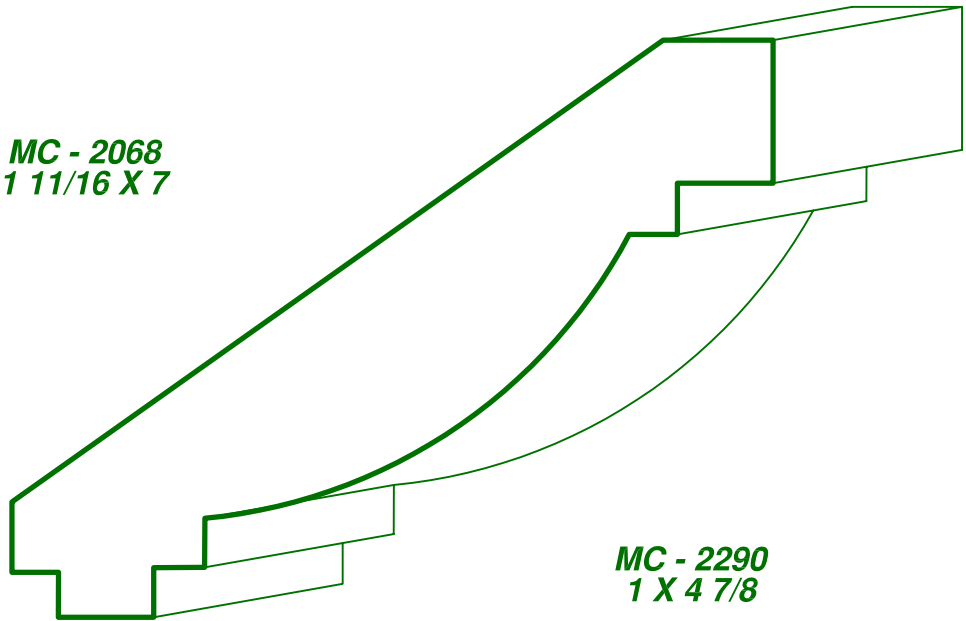

MC - 2068
1 11/16 X 7

MC - 2290
1 X 4 7/8

Moulding types: CROWN COVE & BED MOULDINGS

MASON'S
MILL & LUMBER CO.

P.O. Box 430036 - 9885 Tanner Rd.
Houston, Texas 77243
Phone: (713) 462-6975 Fax: (713) 462-6970

PAGE
CC - 74

DRAWINGS ARE FULL SIZE. PLEASE CALL FOR MORE INFORMATION