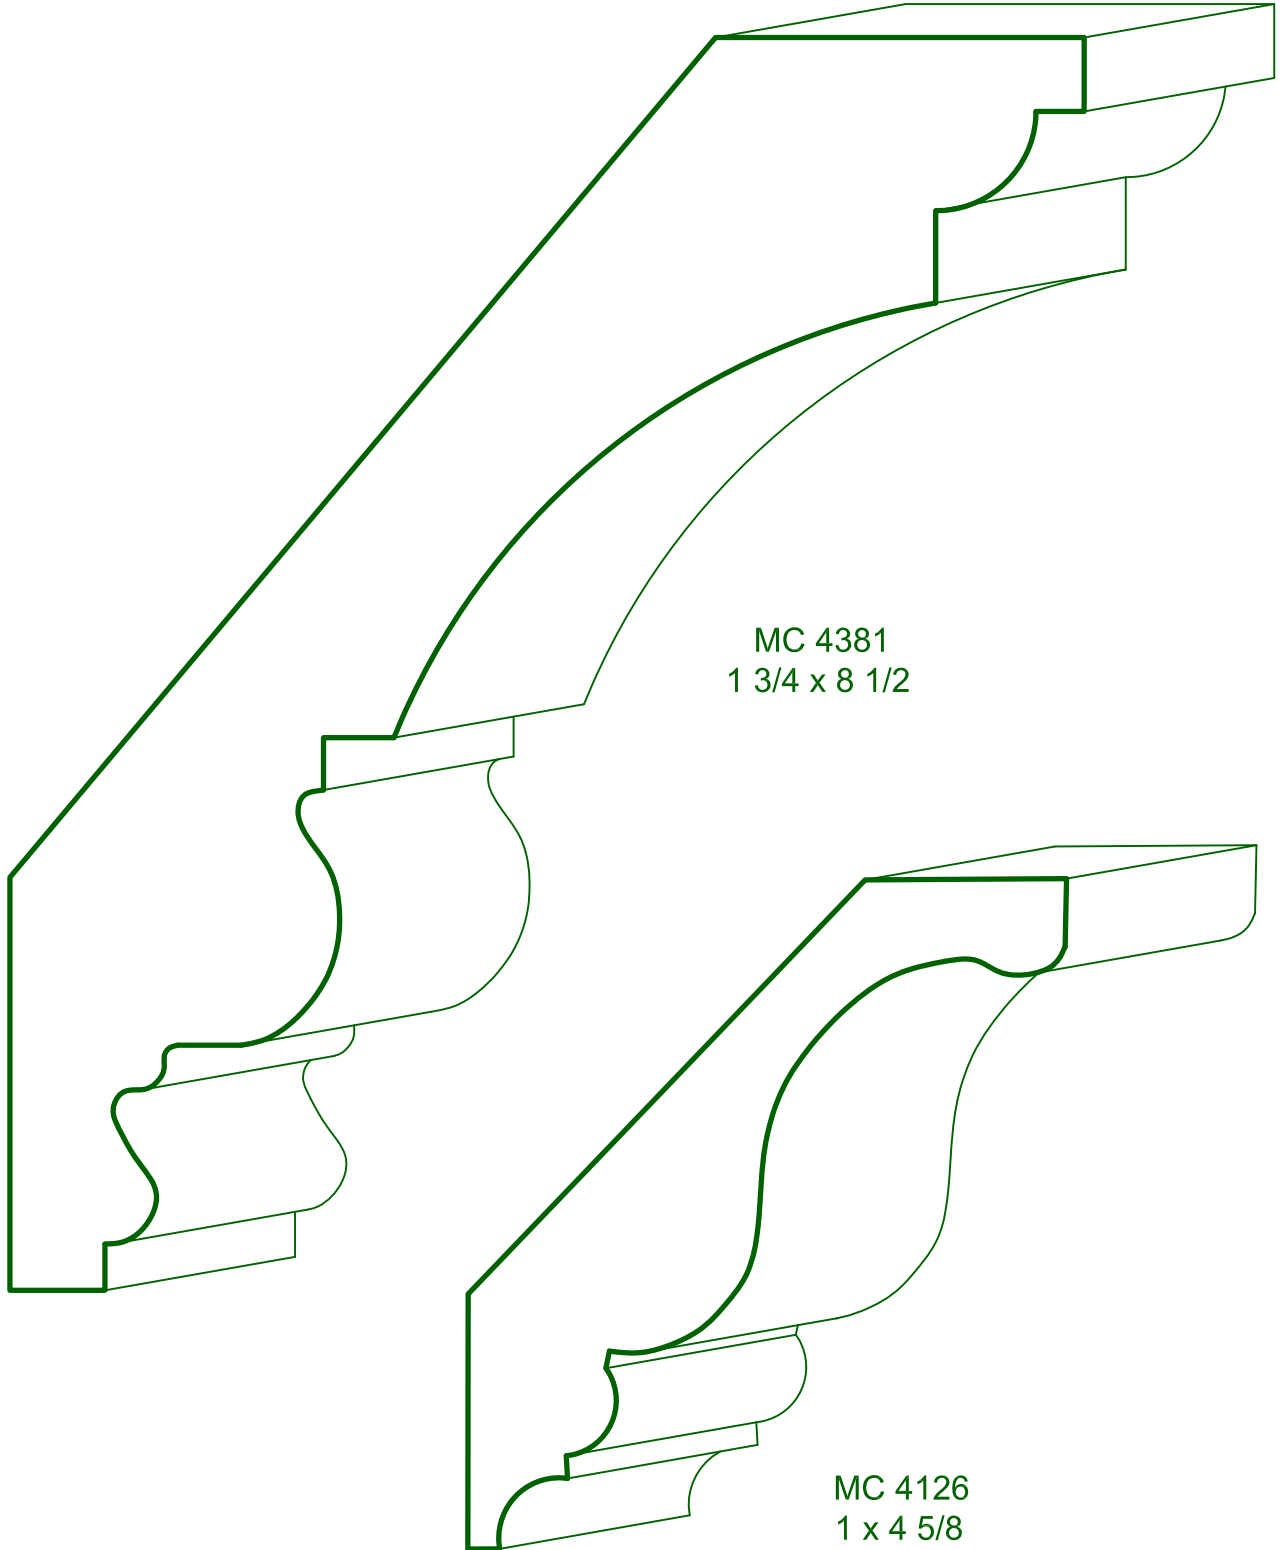

PAGE

CC-197

DRAWINGS ARE FULL SIZE. PLEASE CALL FOR MORE INFORMATION

MC 4381
1 3/4 x 8 1/2

MC 4126
1 x 4 5/8

Moulding types: CROWN COVE & BED MOULDINGS

ASON'S
MILL & LUMBER CO.

P.O. Box 430036 - 9885 Tanner Rd.
Houston, Texas 77243
Phone: (713) 462-6975 Fax: (713) 462-6970