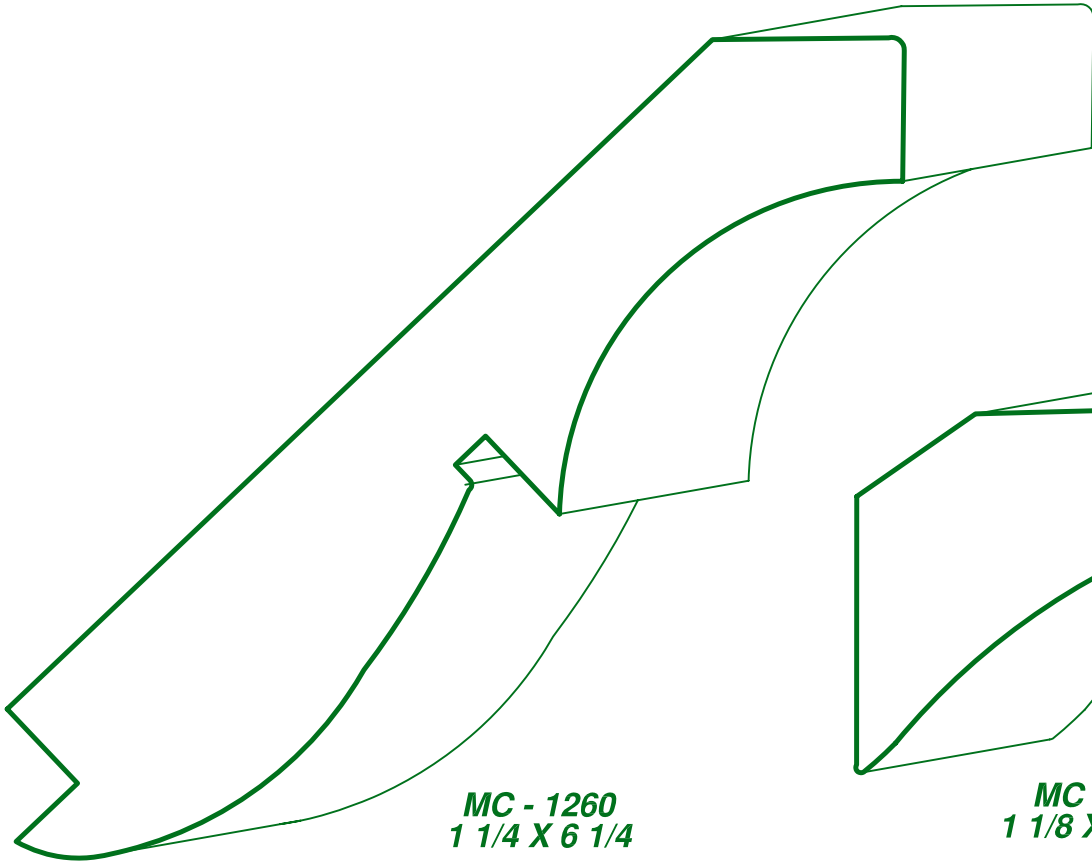

MC - 1260
1 1/4 X 6 1/4