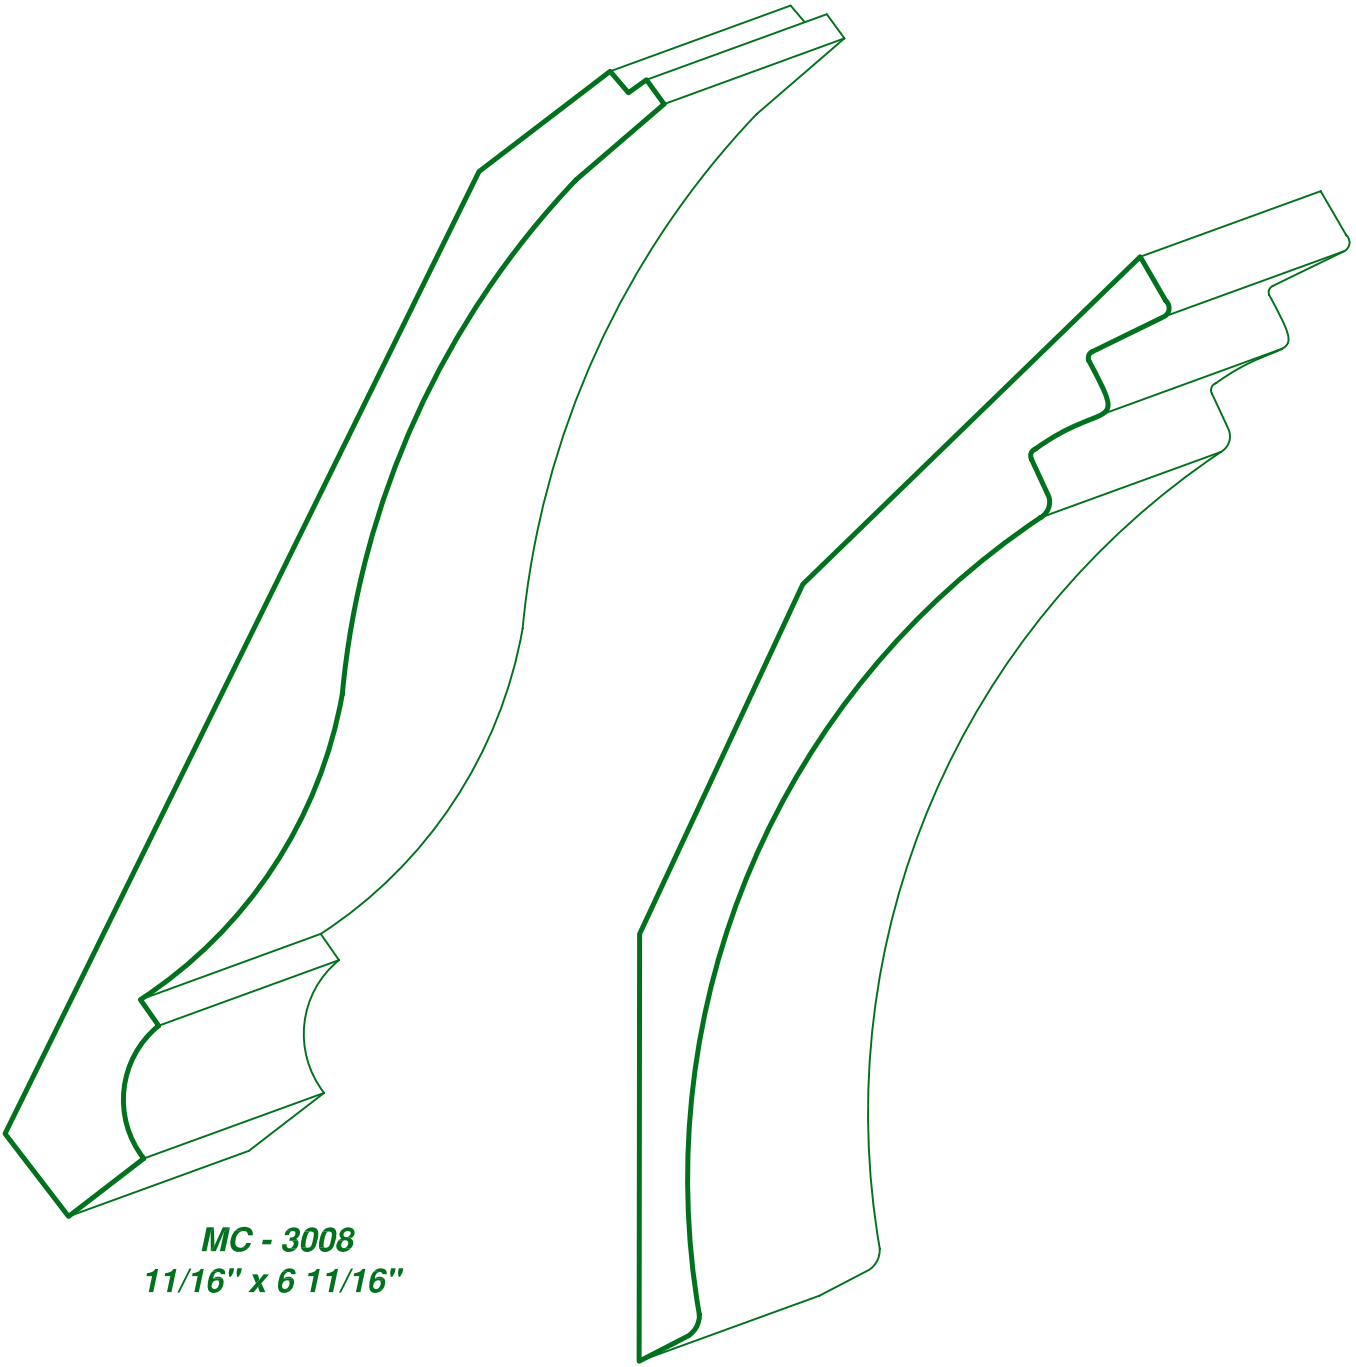

MC - 3008
1 1/16" x 6 11/16"

MC - 3224
1 18" x 6 5/16"

Moulding types: CROWN COVE & BED MOULDINGS		
ASON'S MILL & LUMBER CO.	P.O. Box 430036 - 9885 Tanner Rd. Houston, Texas 77243 Phone: (713) 462-6975 Fax: (713) 462-6970	PAGE
		CC-144

DRAWINGS ARE FULL SIZE. PLEASE CALL FOR MORE INFORMATION