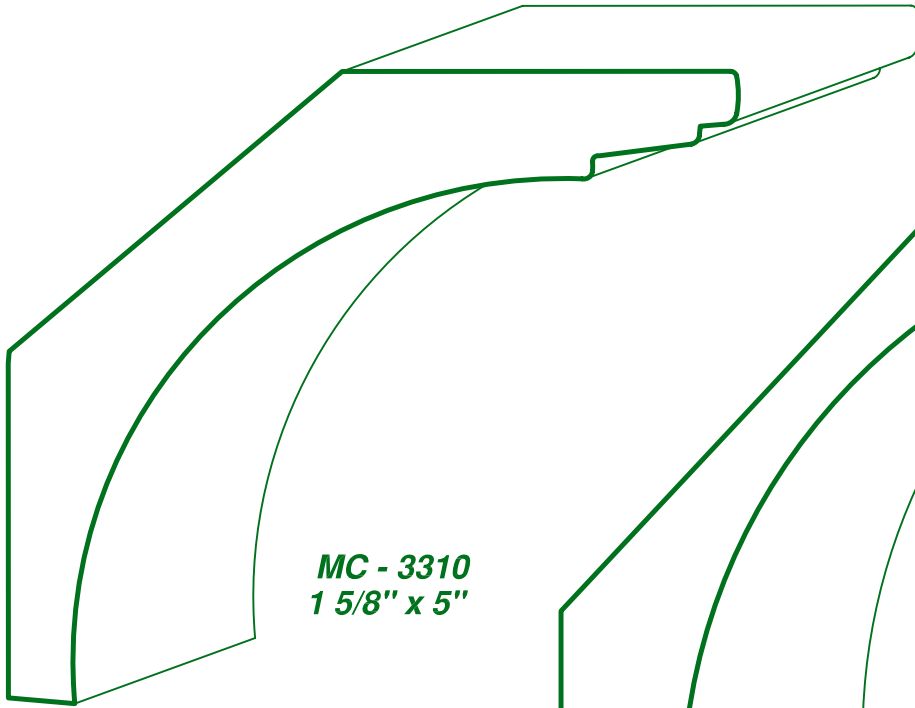

PAGE

CC-150

DRAWINGS ARE FULL SIZE. PLEASE CALL FOR MORE INFORMATION

MC - 3310
1 5/8" x 5"

MC - 3253
1 1/16" x 4 7/8"

MC - 2905
7/8" x 3 3/16"

MC - 3446
5/8" x 1 3/4"

Moulding types: CROWN COVE & BED MOULDINGS