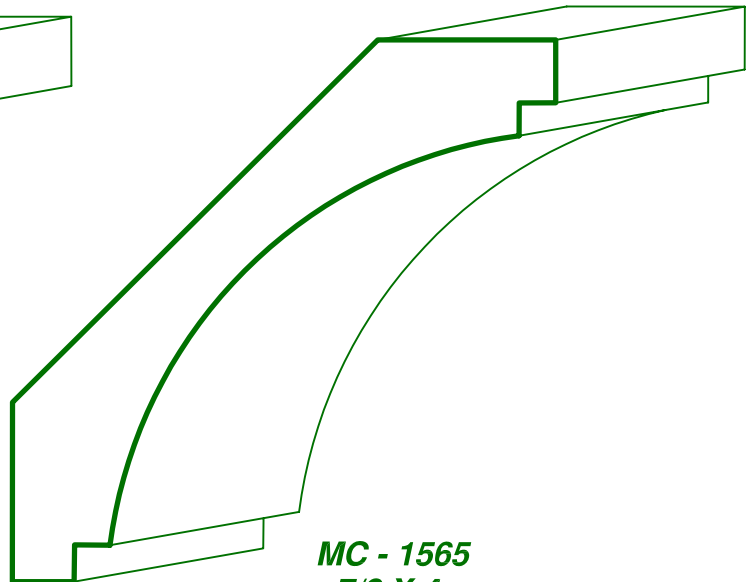

MC - 1565
7/8 X 4

Moulding types: CROWN COVE & BED MOULDINGS

ASON'S
MILL & LUMBER CO.

P.O. Box 430036 - 9885 Tanner Rd.
Houston, Texas 77243
Phone: (713) 462-6975 Fax: (713) 462-6970

PAGE

CC -63

DRAWINGS ARE FULL SIZE. PLEASE CALL FOR MORE INFORMATION