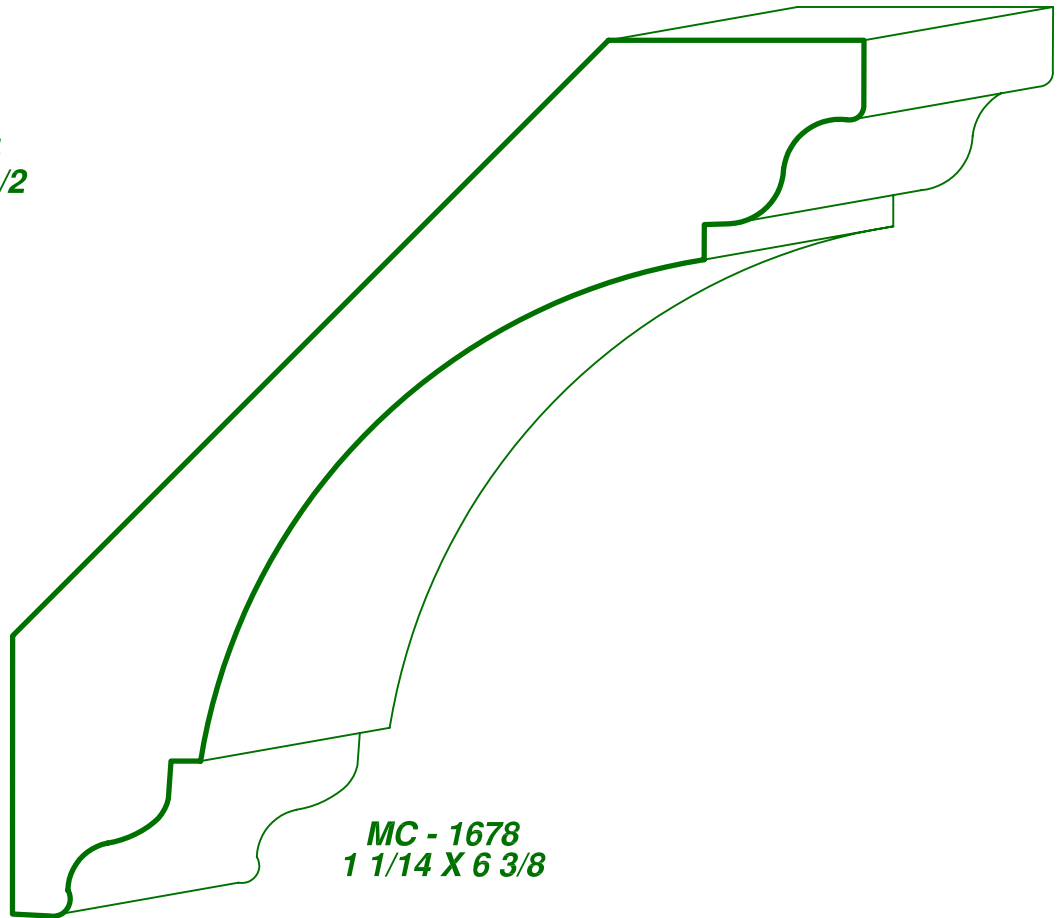

MC - 1678
1 1/14 X 6 3/8

Moulding types: CROWN COVE & BED MOULDINGS

ASON'S
MILL & LUMBER CO.

*P.O. Box 430036 - 9885 Tanner Rd.
Houston, Texas 77243
Phone: (713) 462-6975 Fax: (713) 462-6970*

PAGE
CC - 70

DRAWINGS ARE FULL SIZE. PLEASE CALL FOR MORE INFORMATION