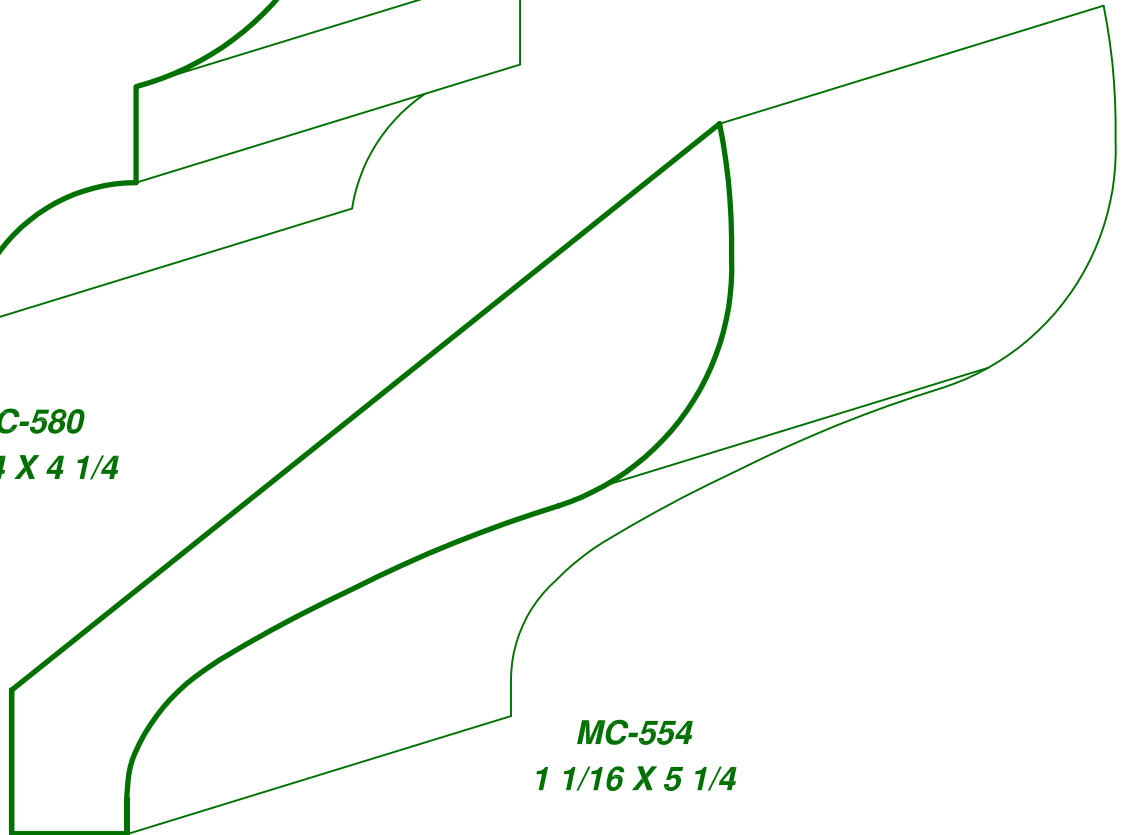

MC-580
1 1/4 X 4 1/4

MC-554
1 1/16 X 5 1/4