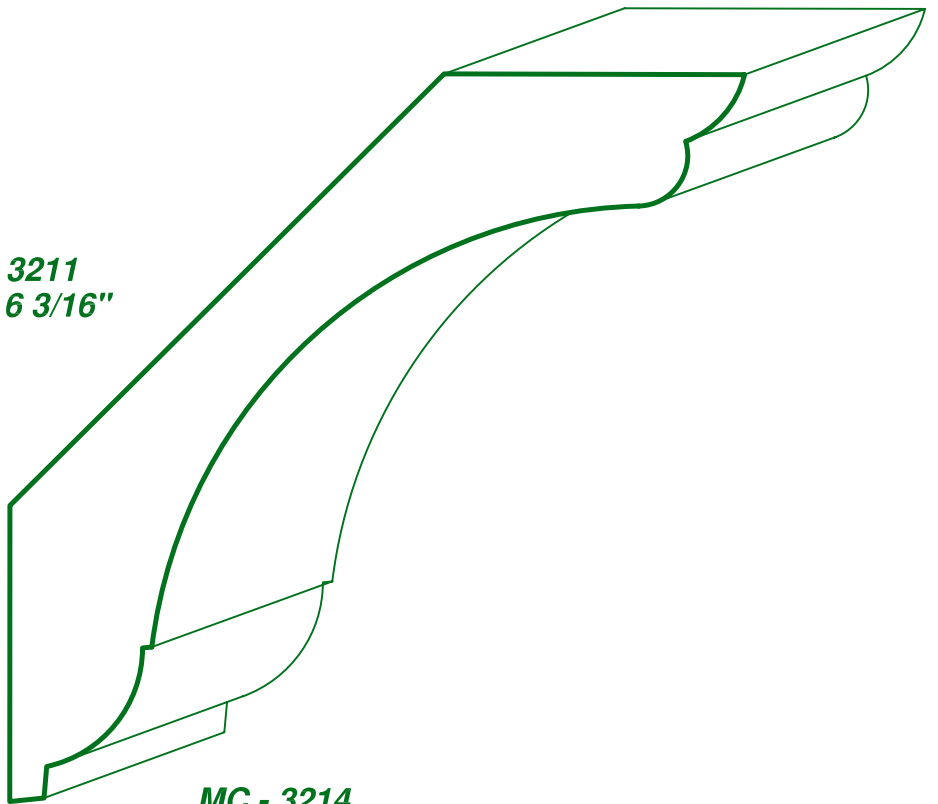

MC - 3211
1 3/4" x 6 3/16"

MC - 3214
1 1/4" x 5 1/2"

Moulding types: CROWN COVE & BED MOULDINGS

MASON'S
MILL & LUMBER CO.

P.O. Box 430036 - 9885 Tanner Rd.
Houston, Texas 77243
Phone: (713) 462-6975 Fax: (713) 462-6970

PAGE

CC-146

DRAWINGS ARE FULL SIZE. PLEASE CALL FOR MORE INFORMATION