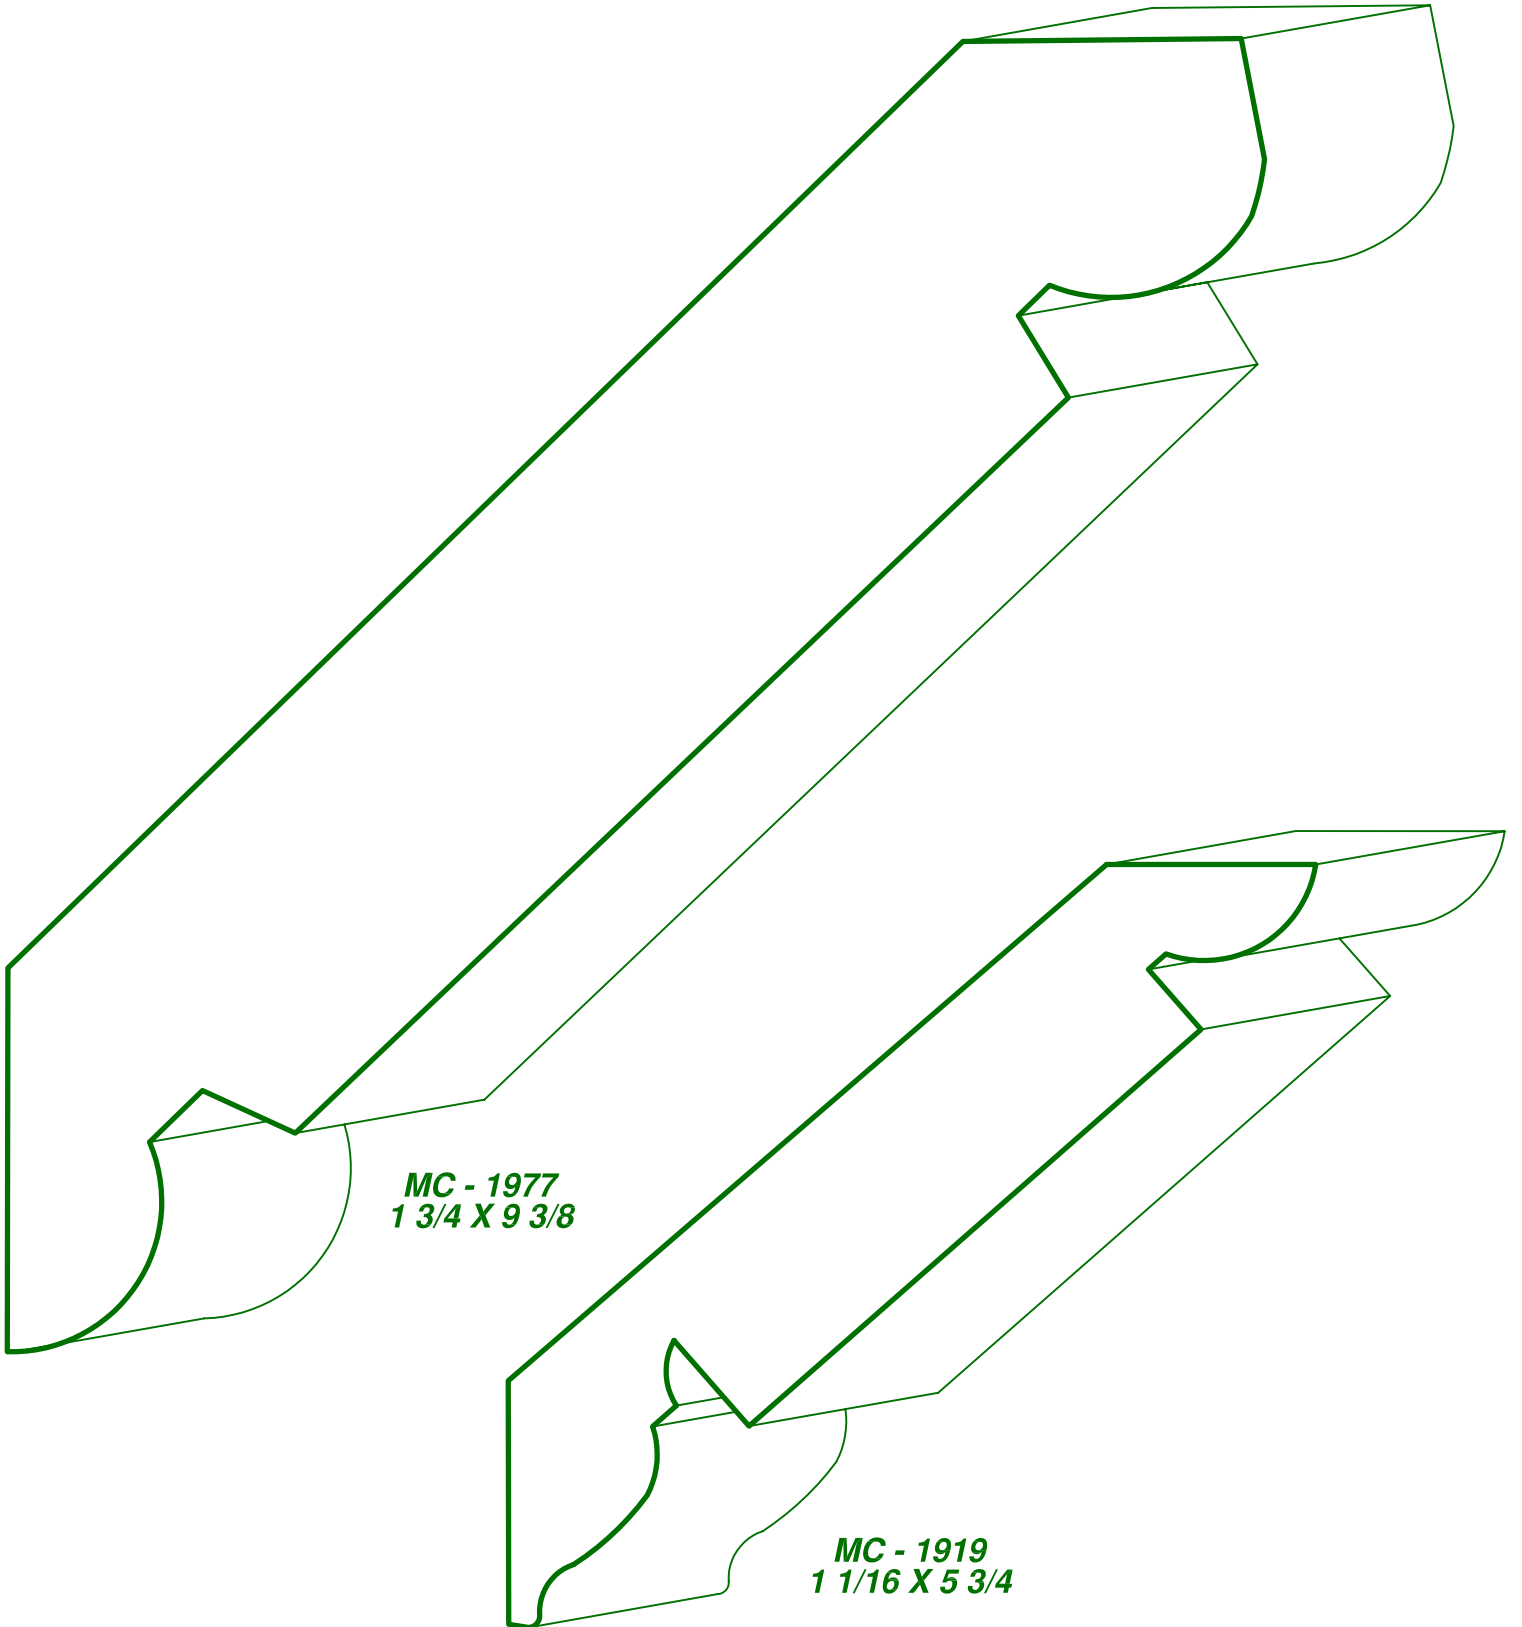

MC - 1977
1 3/4 X 9 3/8

MC - 1919
1 1/16 X 5 3/4

Moulding types: CROWN COVE & BED MOULDINGS

MASON'S
MILL & LUMBER CO.

P.O. Box 430036 - 9885 Tanner Rd.
Houston, Texas 77243
Phone: (713) 462-6975 Fax: (713) 462-6970

PAGE
CC -82

DRAWINGS ARE FULL SIZE. PLEASE CALL FOR MORE INFORMATION