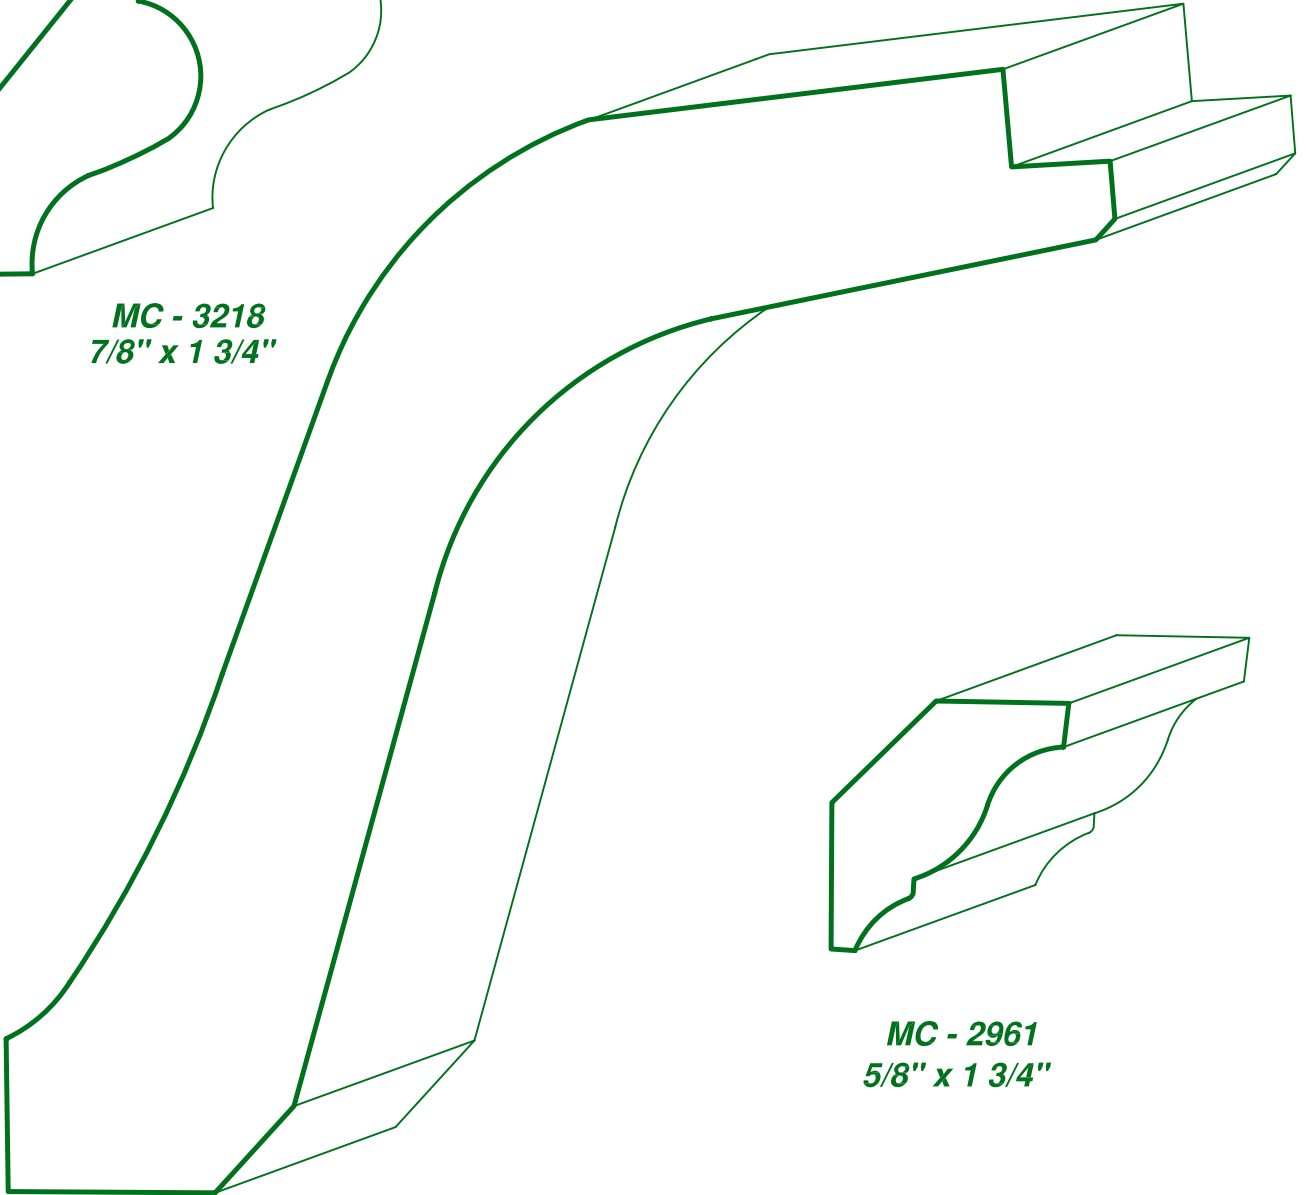

MC - 2961
5/8" x 1 3/4"

MC - 3110
2 5/8" x 7 13/16"