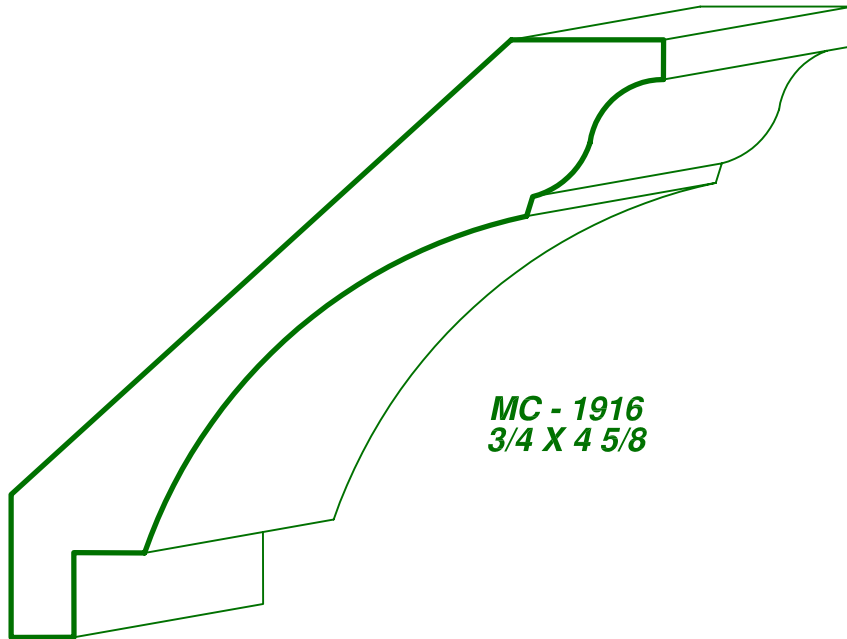

MC - 1916
3/4 X 4 5/8