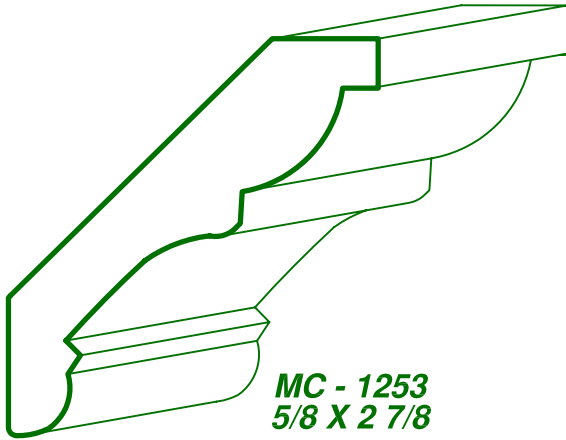

Moulding types: CROWN COVE & BED MOULDINGS

ASON'S
MILL & LUMBER CO.

P.O. Box 430036 - 9885 Tanner Rd.
Houston, Texas 77243
Phone: (713) 462-6975 Fax: (713) 462-6970

PAGE
CC -51

DRAWINGS ARE FULL SIZE. PLEASE CALL FOR MORE INFORMATION