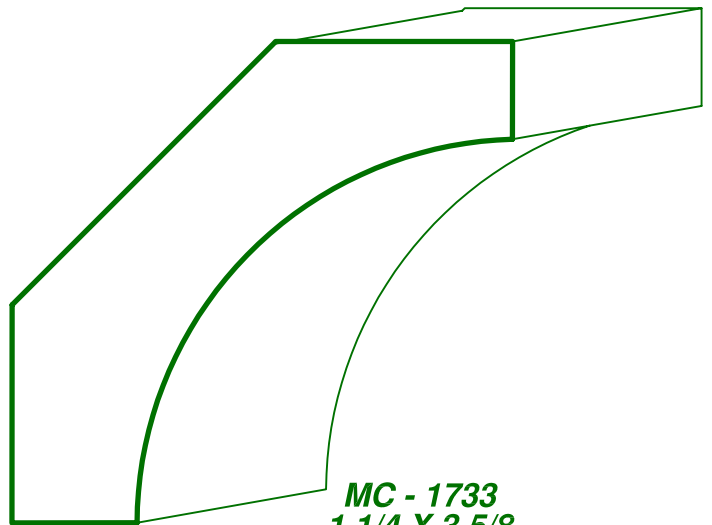

MC - 1733
1 1/4 X 3 5/8

Moulding types: CROWN COVE & BED MOULDINGS

ASON'S
MILL & LUMBER CO.

P.O. Box 430036 - 9885 Tanner Rd.
Houston, Texas 77243
Phone: (713) 462-6975 Fax: (713) 462-6970

PAGE

CC - 73

DRAWINGS ARE FULL SIZE. PLEASE CALL FOR MORE INFORMATION