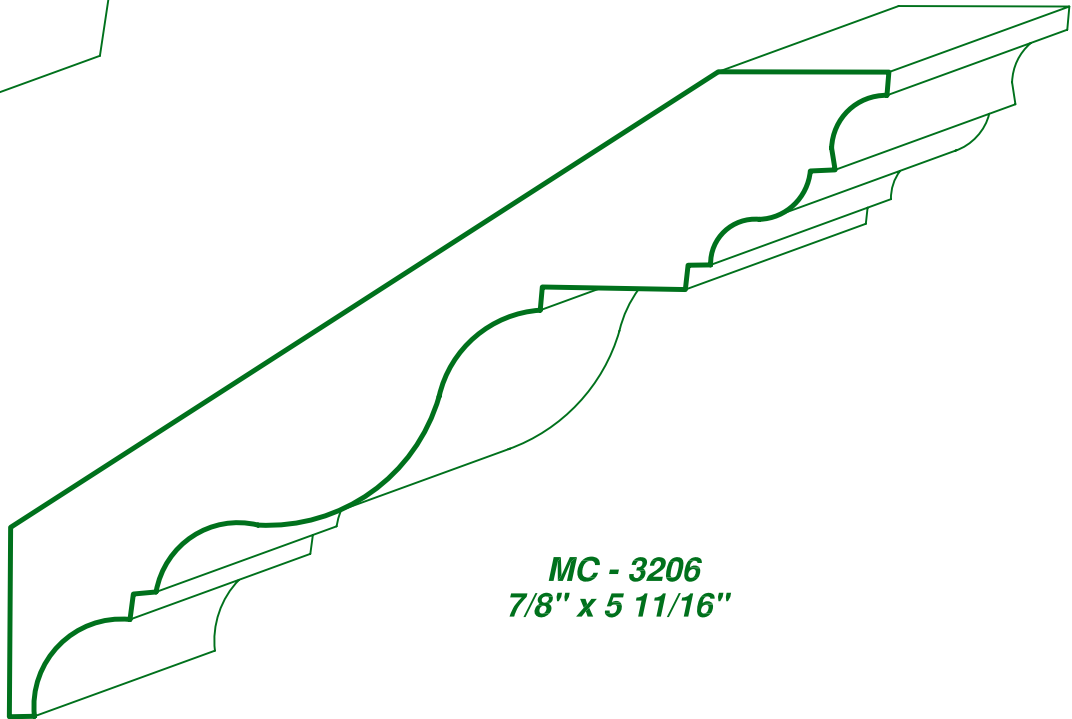

MC - 3206
7/8" x 5 11/16"

Moulding types: CROWN COVE & BED MOULDINGS

ASON'S
MILL & LUMBER CO.

P.O. Box 430036 - 9885 Tanner Rd.
Houston, Texas 77243
Phone: (713) 462-6975 Fax: (713) 462-6970

PAGE

CC-149

DRAWINGS ARE FULL SIZE. PLEASE CALL FOR MORE INFORMATION