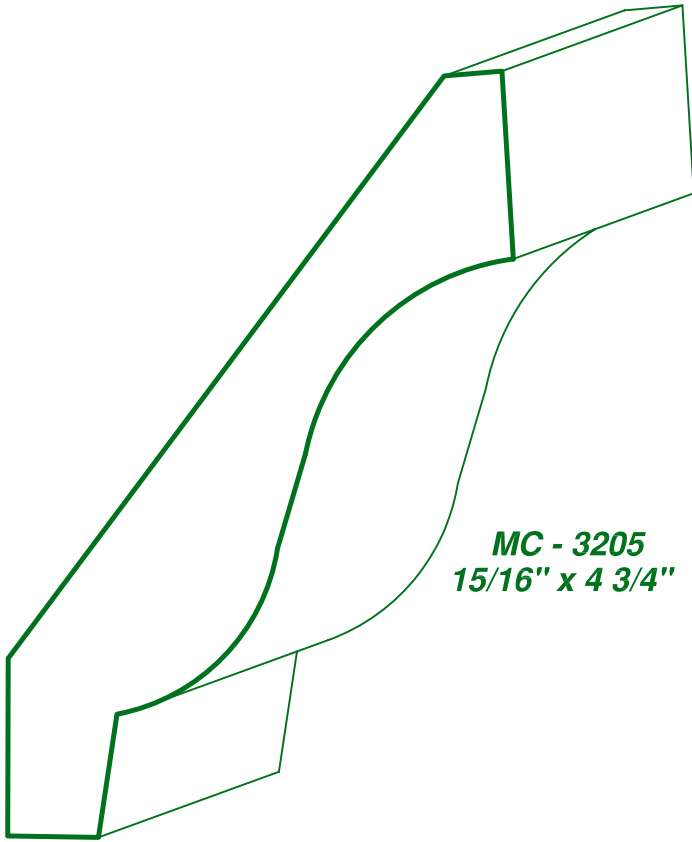

MC - 3205
15/16" x 4 3/4"