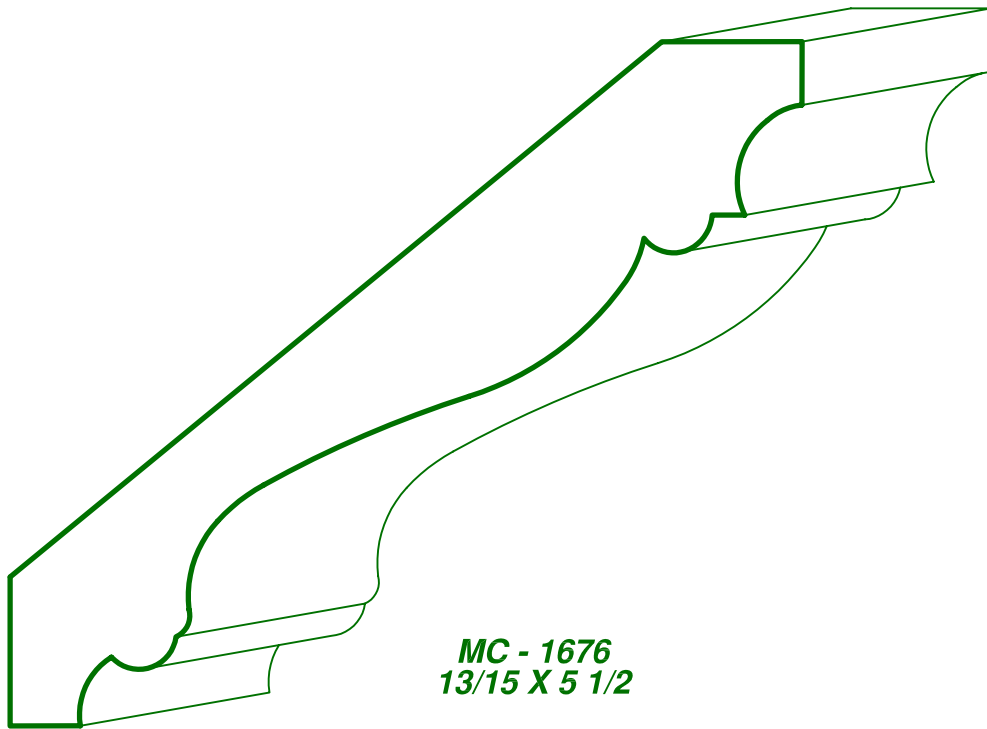

PAGE
CC - 70

DRAWINGS ARE FULL SIZE. PLEASE CALL FOR MORE INFORMATION

MC - 1682
9/16 X 4 3/16

MC - 1623
3 7/16 X 3/4

MC - 1676
13/15 X 5 1/2

Moulding types: CROWN COVE & BED MOULDINGS

ASON'S
MILL & LUMBER CO.