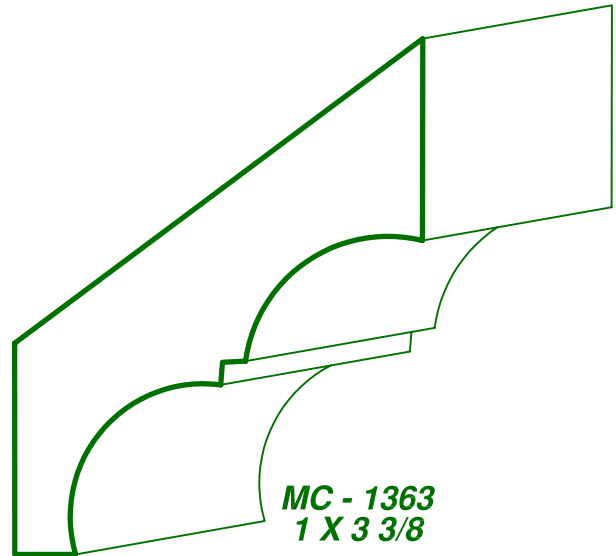

PAGE
CC -66

DRAWINGS ARE FULL SIZE. PLEASE CALL FOR MORE INFORMATION

MC - 1606
1 3/4 X 7

MC - 1620
13/16 X 5 1/2

MC - 1363
1 X 3 3/8

Moulding types: CROWN & BED MOULDINGS

MASON'S
MILL & LUMBER CO.

P.O. Box 430036 - 9885 Tanner Rd.
Houston, Texas 77243
Phone: (713) 462-6975 Fax: (713) 462-6970