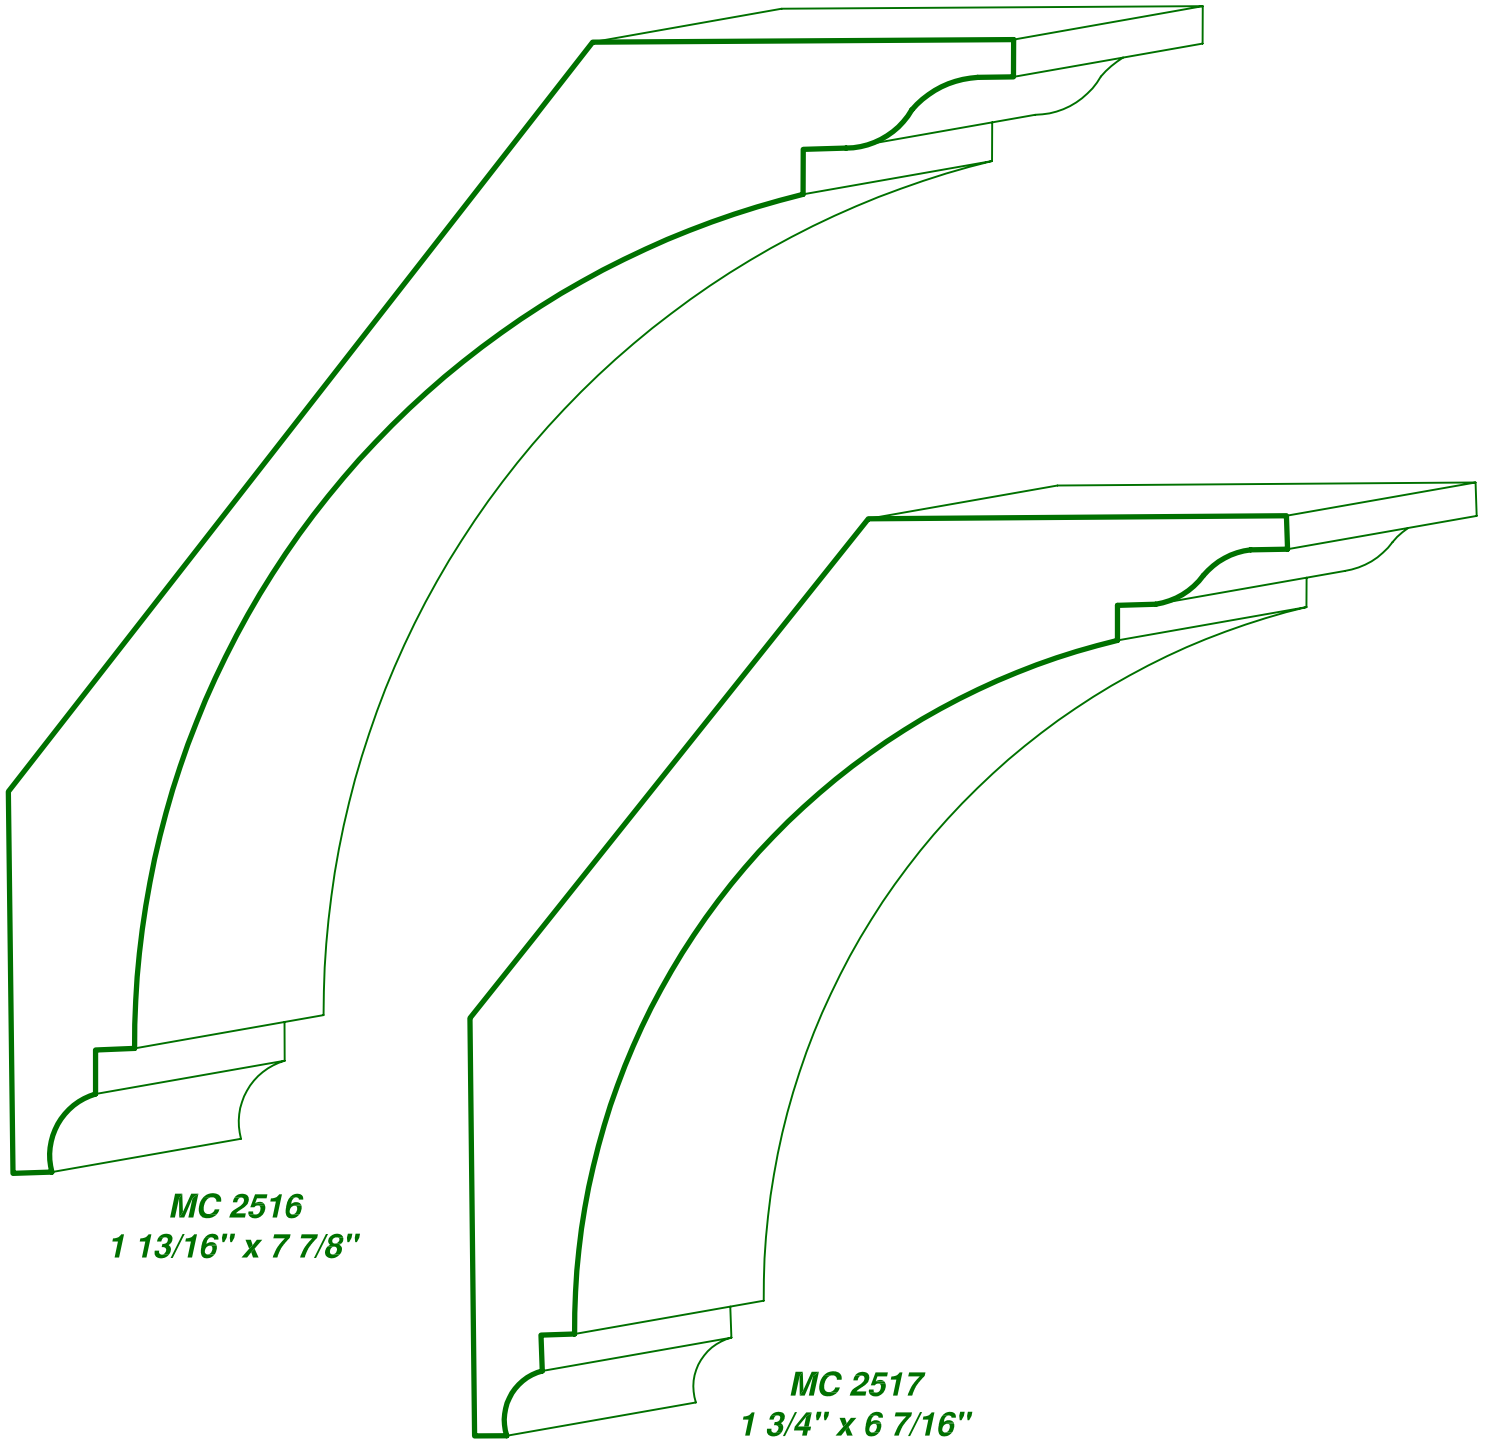

Moulding types: CROWN & BED MOULDINGS

MASON'S
MILL & LUMBER CO.

P.O. Box 430036 - 9885 Tanner Rd.
Houston, Texas 77243
Phone: (713) 462-6975 Fax: (713) 462-6970

PAGE

CC-106

DRAWINGS ARE FULL SIZE. PLEASE CALL FOR MORE INFORMATION