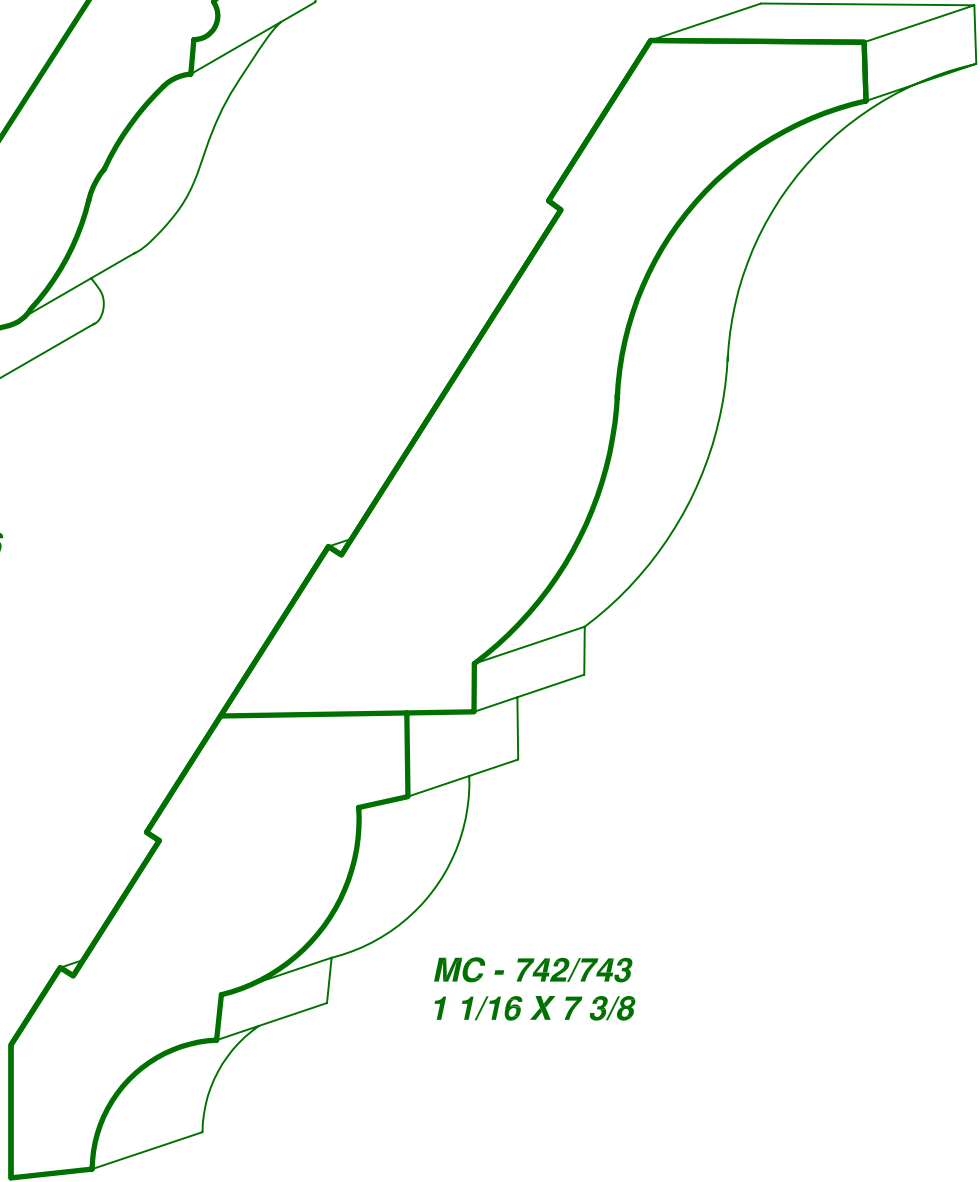

MC - 742/743
1 1/16 X 7 3/8