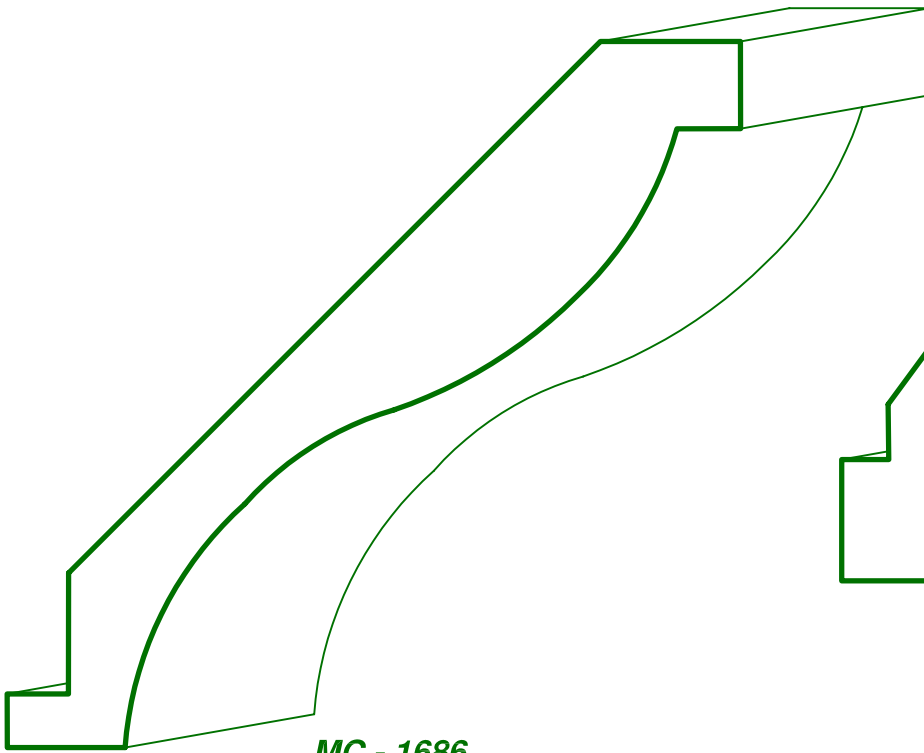

MC - 1686
7/8 X 5 1/4