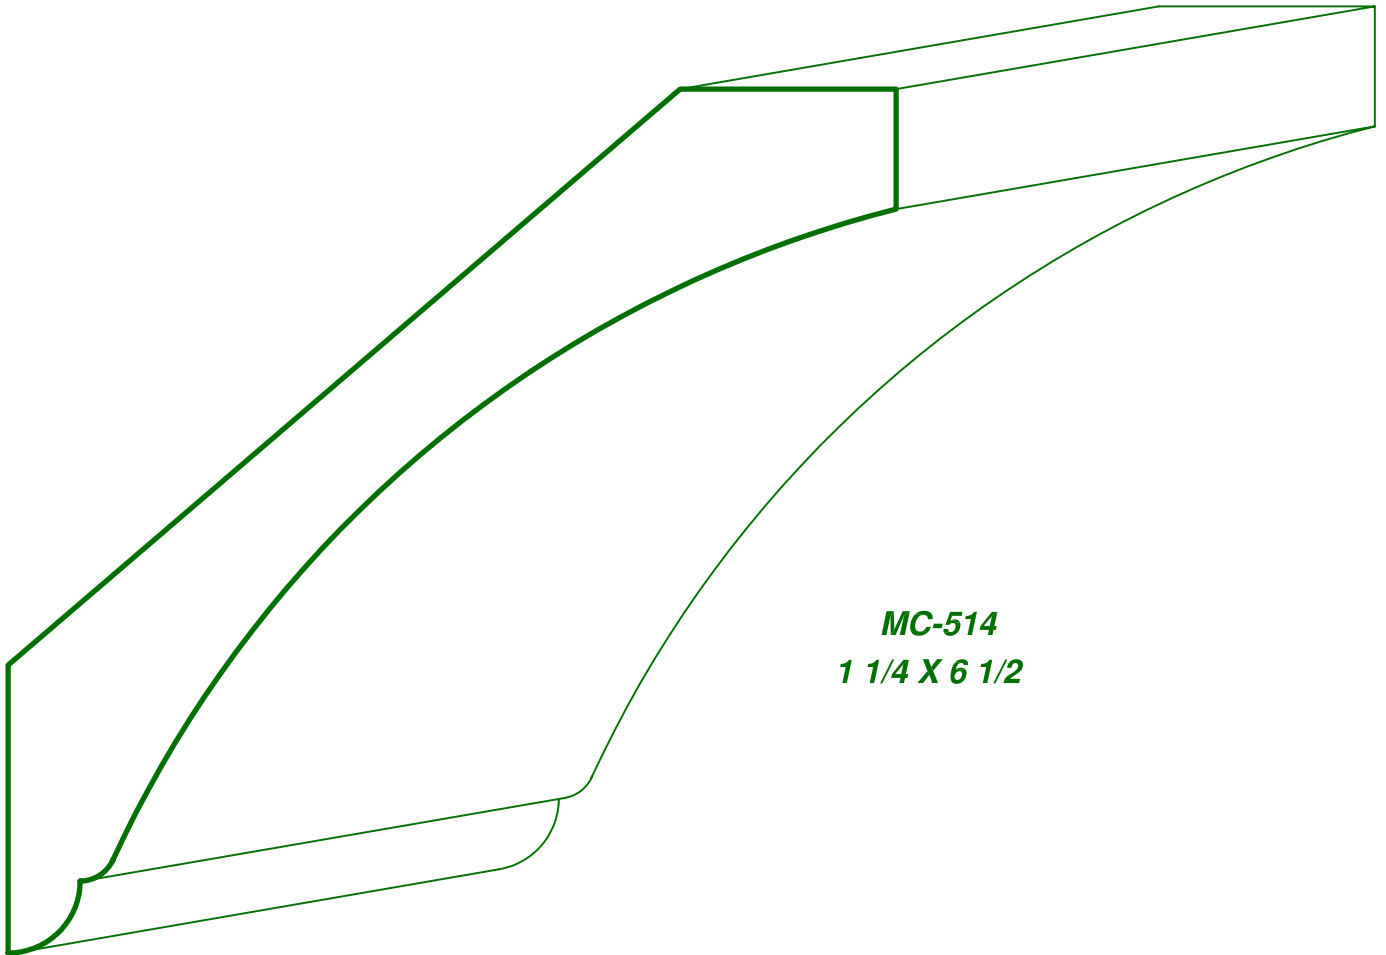

MC-514
1 1/4 X 6 1/2

Moulding types: CROWN COVE & BED MOULDINGS

MASON'S
MILL & LUMBER CO.

P.O. Box 430036 - 9885 Tanner Rd.
Houston, Texas 77243
Phone: (713) 462-6975 Fax: (713) 462-6970

PAGE
CC - 9