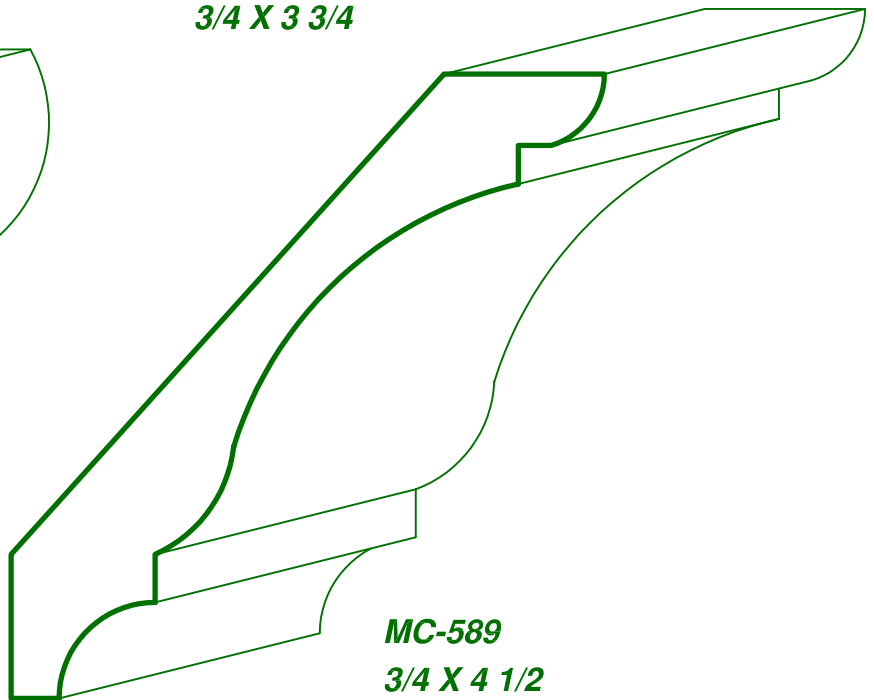

PAGE
CC -28

DRAWINGS ARE FULL SIZE. PLEASE CALL FOR MORE INFORMATION

MC-549
3/4 X 4 5/8

MC-576
3/4 X 3 3/4

MC-577
5/8 X 2 1/2

MC-589
3/4 X 4 1/2

Moulding types: CROWN COVE & BED MOULDINGS

MASON'S
MILL & LUMBER CO.