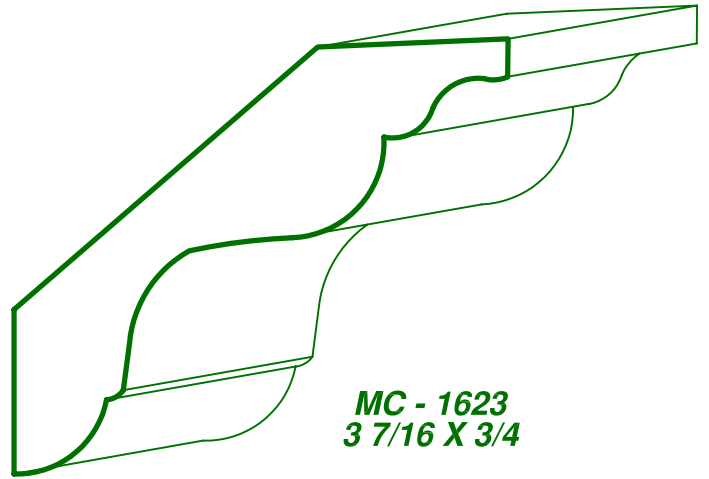

MC - 1623
3 7/16 X 3/4