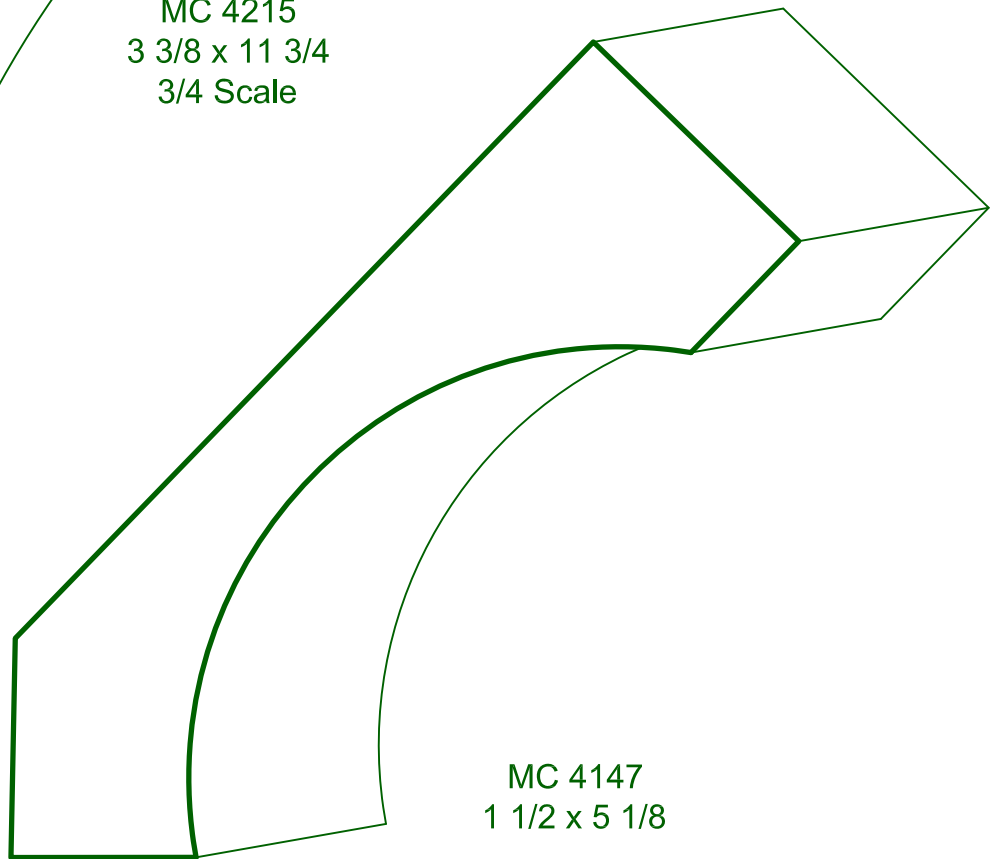

MC 4215
3 3/8 x 11 3/4
3/4 Scale

MC 4147
1 1/2 x 5 1/8

Moulding types: CROWN COVE & BED MOULDINGS

ASON'S
MILL & LUMBER CO.

P.O. Box 430036 - 9885 Tanner Rd.
Houston, Texas 77243
Phone: (713) 462-6975 Fax: (713) 462-6970

PAGE

CC-197

DRAWINGS ARE FULL SIZE. PLEASE CALL FOR MORE INFORMATION