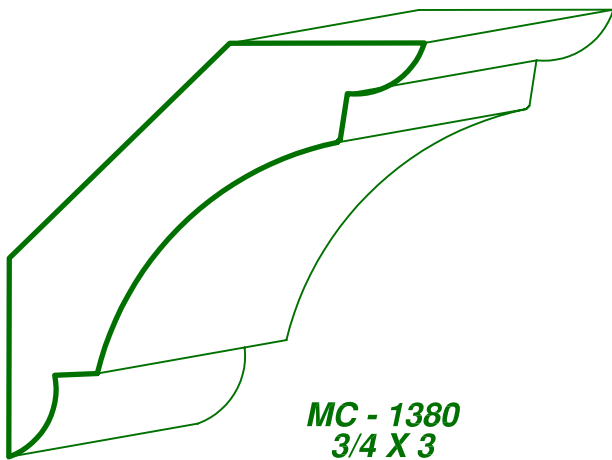

MC - 1380
3/4 X 3