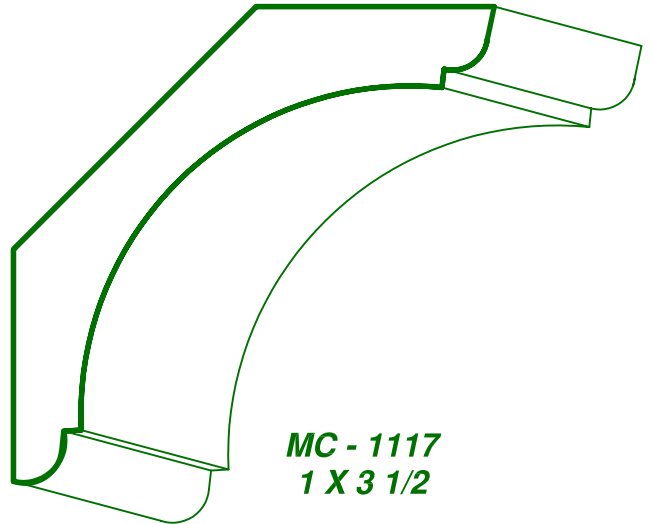

MC - 1074
1 1/4 X 4 3/4

MC - 1117
1 X 3 1/2

Moulding types: CROWN COVE & BED MOULDINGS

ASON'S
MILL & LUMBER CO.

P.O. Box 430036 - 9885 Tanner Rd.
Houston, Texas 77243
Phone: (713) 462-6975 Fax: (713) 462-6970

PAGE

CC -41

DRAWINGS ARE FULL SIZE. PLEASE CALL FOR MORE INFORMATION