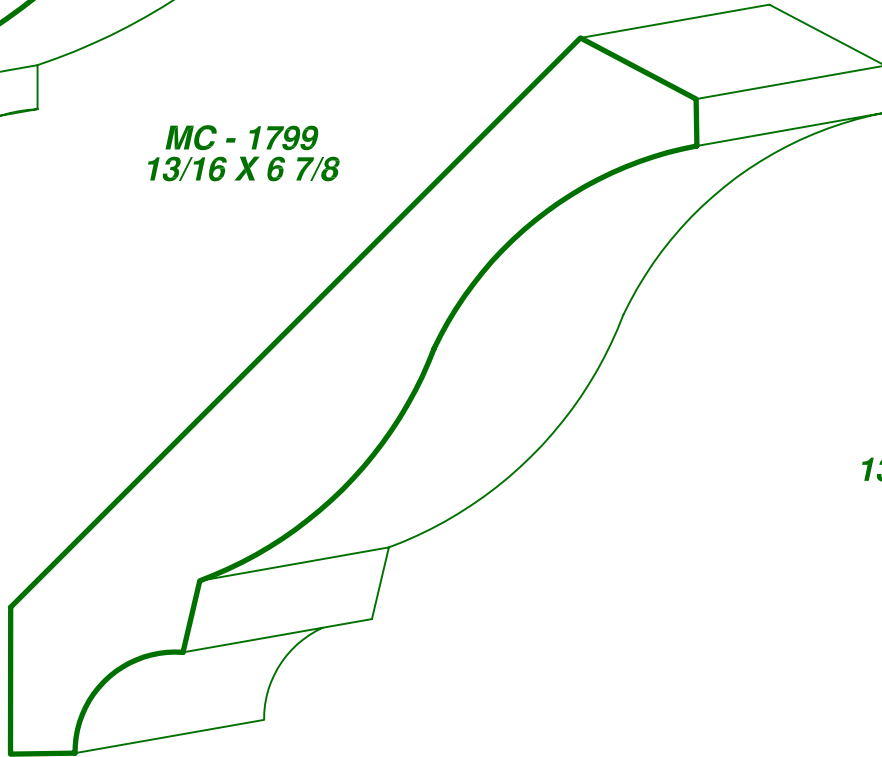

MC - 1799
13/16 X 6 7/8

MC - 1816
13/16 X 4 15/16

Moulding types: CROWN COVE & BED MOULDINGS

ASON'S
MILL & LUMBER CO.

P.O. Box 430036 - 9885 Tanner Rd.
Houston, Texas 77243
Phone: (713) 462-6975 Fax: (713) 462-6970

PAGE

CC - 78

DRAWINGS ARE FULL SIZE. PLEASE CALL FOR MORE INFORMATION