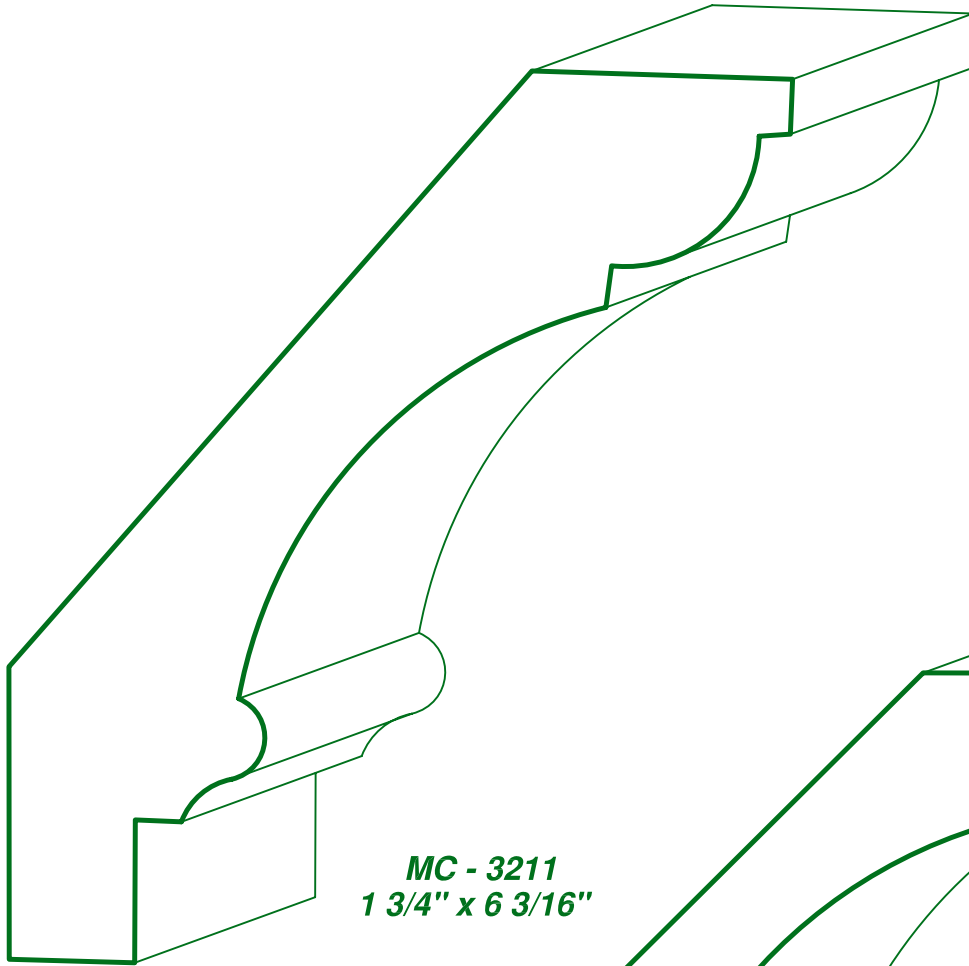

MC - 3211
1 3/4" x 6 3/16"