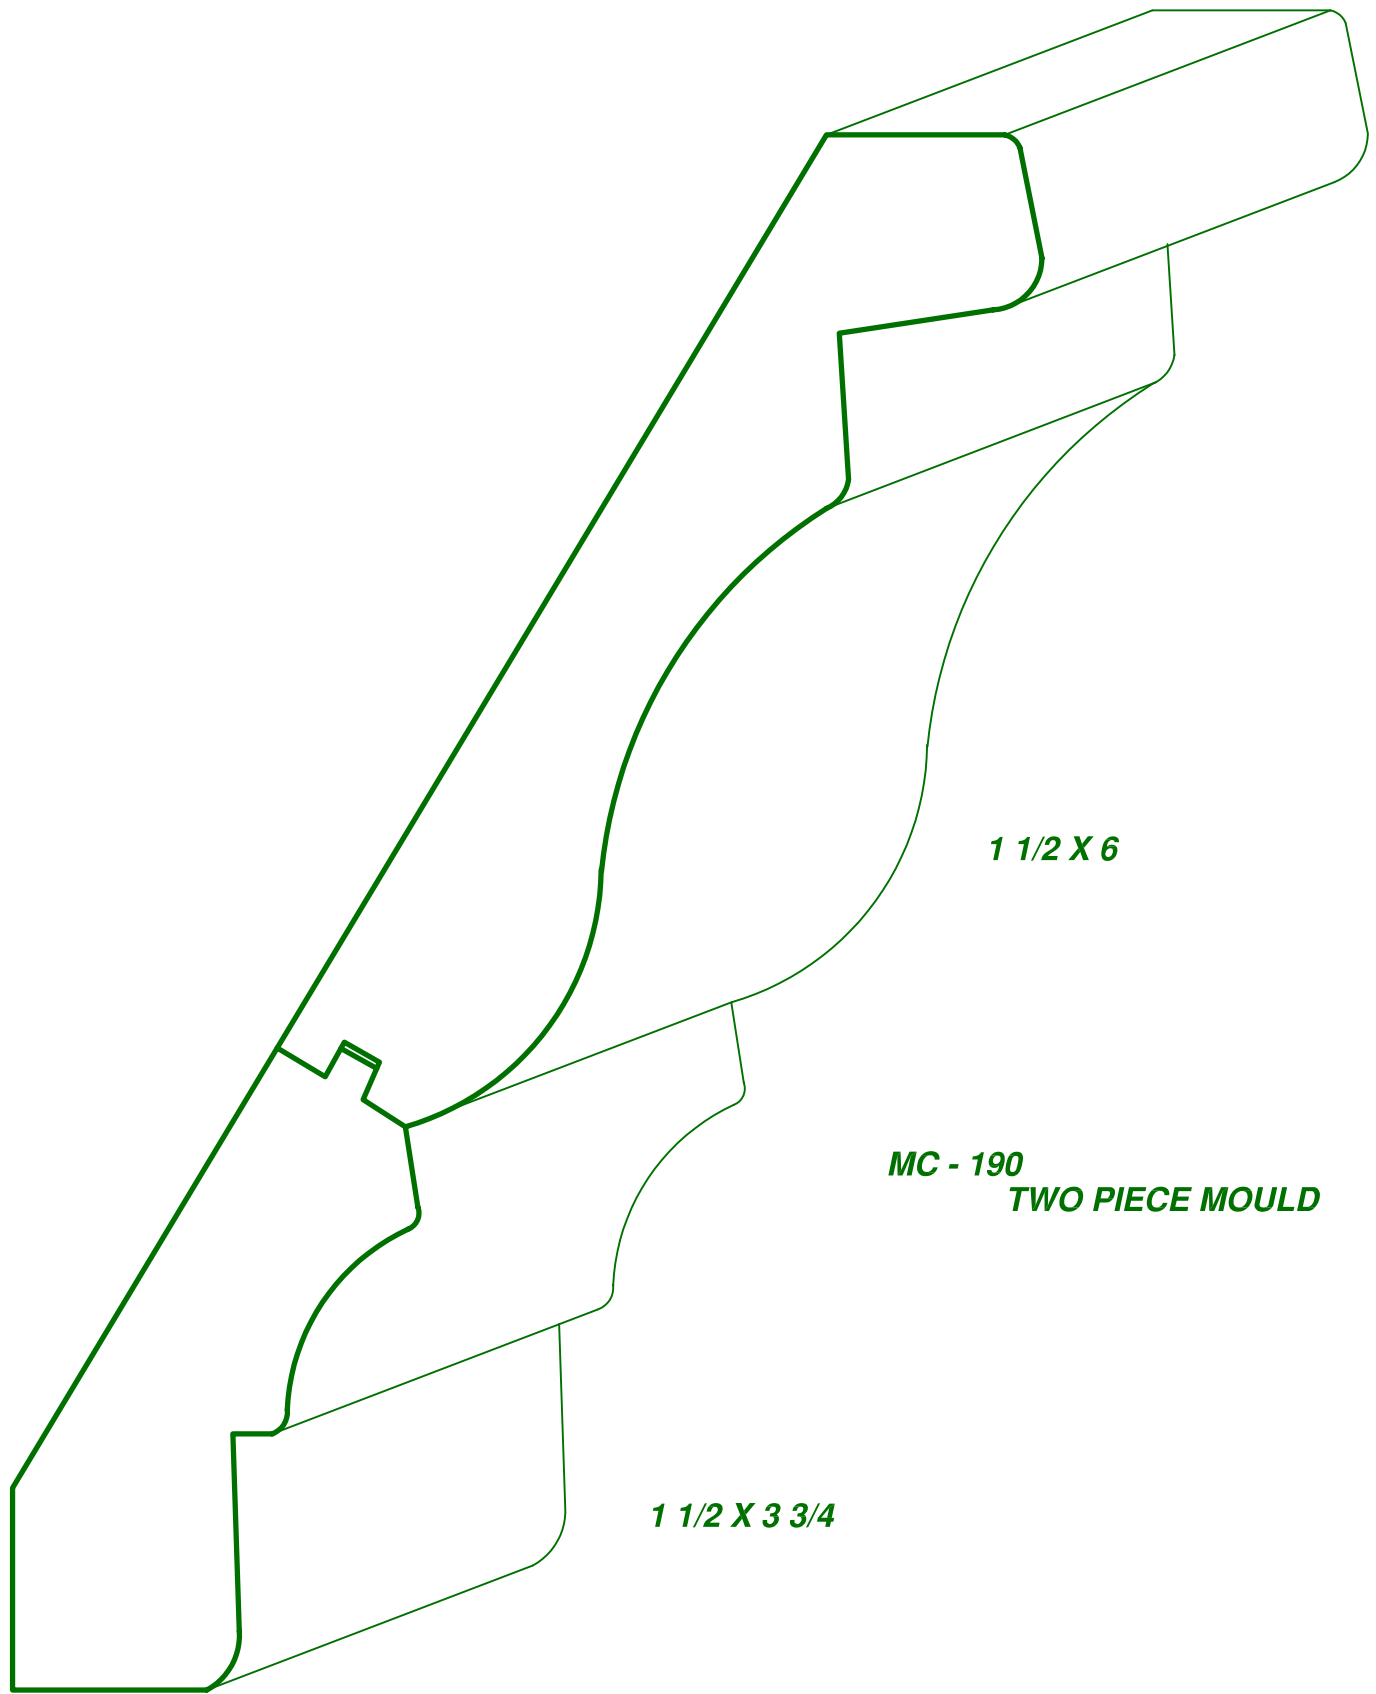

1 1/2 X 6

MC - 190
TWO PIECE MOULD

1 1/2 X 3 3/4

Moulding types: CROWN COVE & BED MOULDINGS

ASON'S
MILL & LUMBER CO.

P.O. Box 430036 - 9885 Tanner Rd.
Houston, Texas 77243
Phone: (713) 462-6975 Fax: (713) 462-6970

PAGE
CC -21