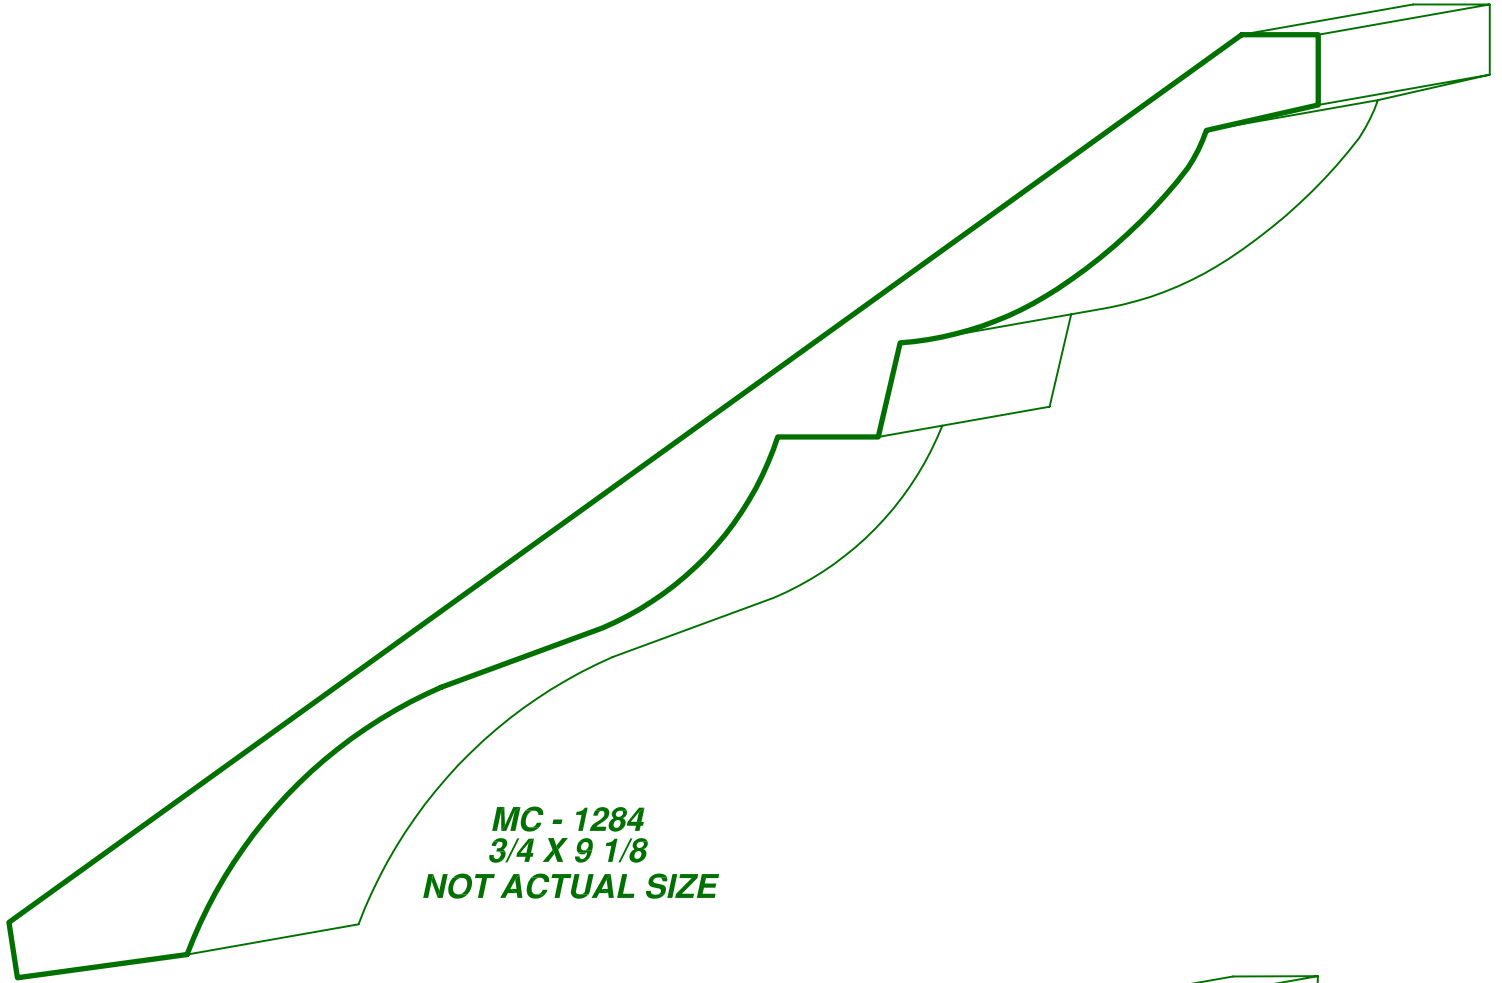

MC - 1284
3/4 X 9 1/8
NOT ACTUAL SIZE