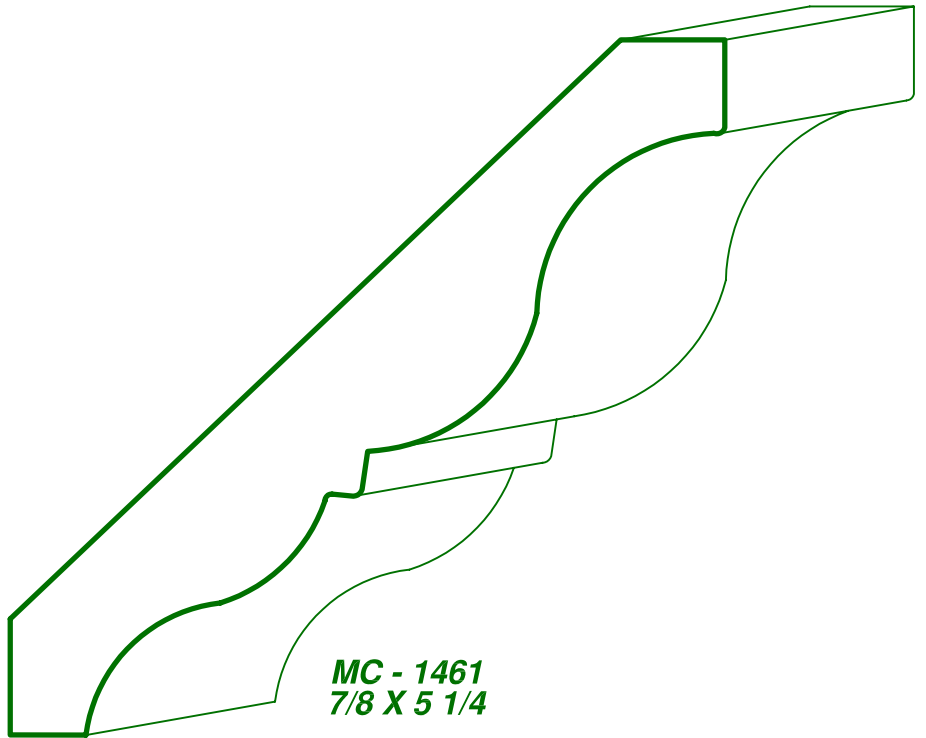

MC - 1454
1 1/16 X 4 3/4

MC - 1461
7/8 X 5 1/4