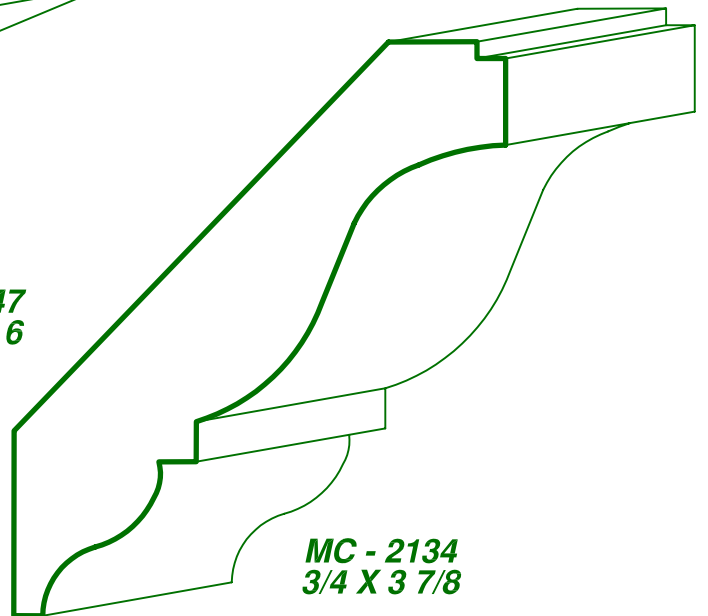

PAGE
CC - 88

DRAWINGS ARE FULL SIZE. PLEASE CALL FOR MORE INFORMATION

MC - 1936
1 1/2 X 5 1/8

MC - 1947
1 1/16 X 6

MC - 2134
3/4 X 3 7/8

Moulding types: CROWN COVE & BED MOULDINGS

 **ASON'S**
MILL & LUMBER CO.