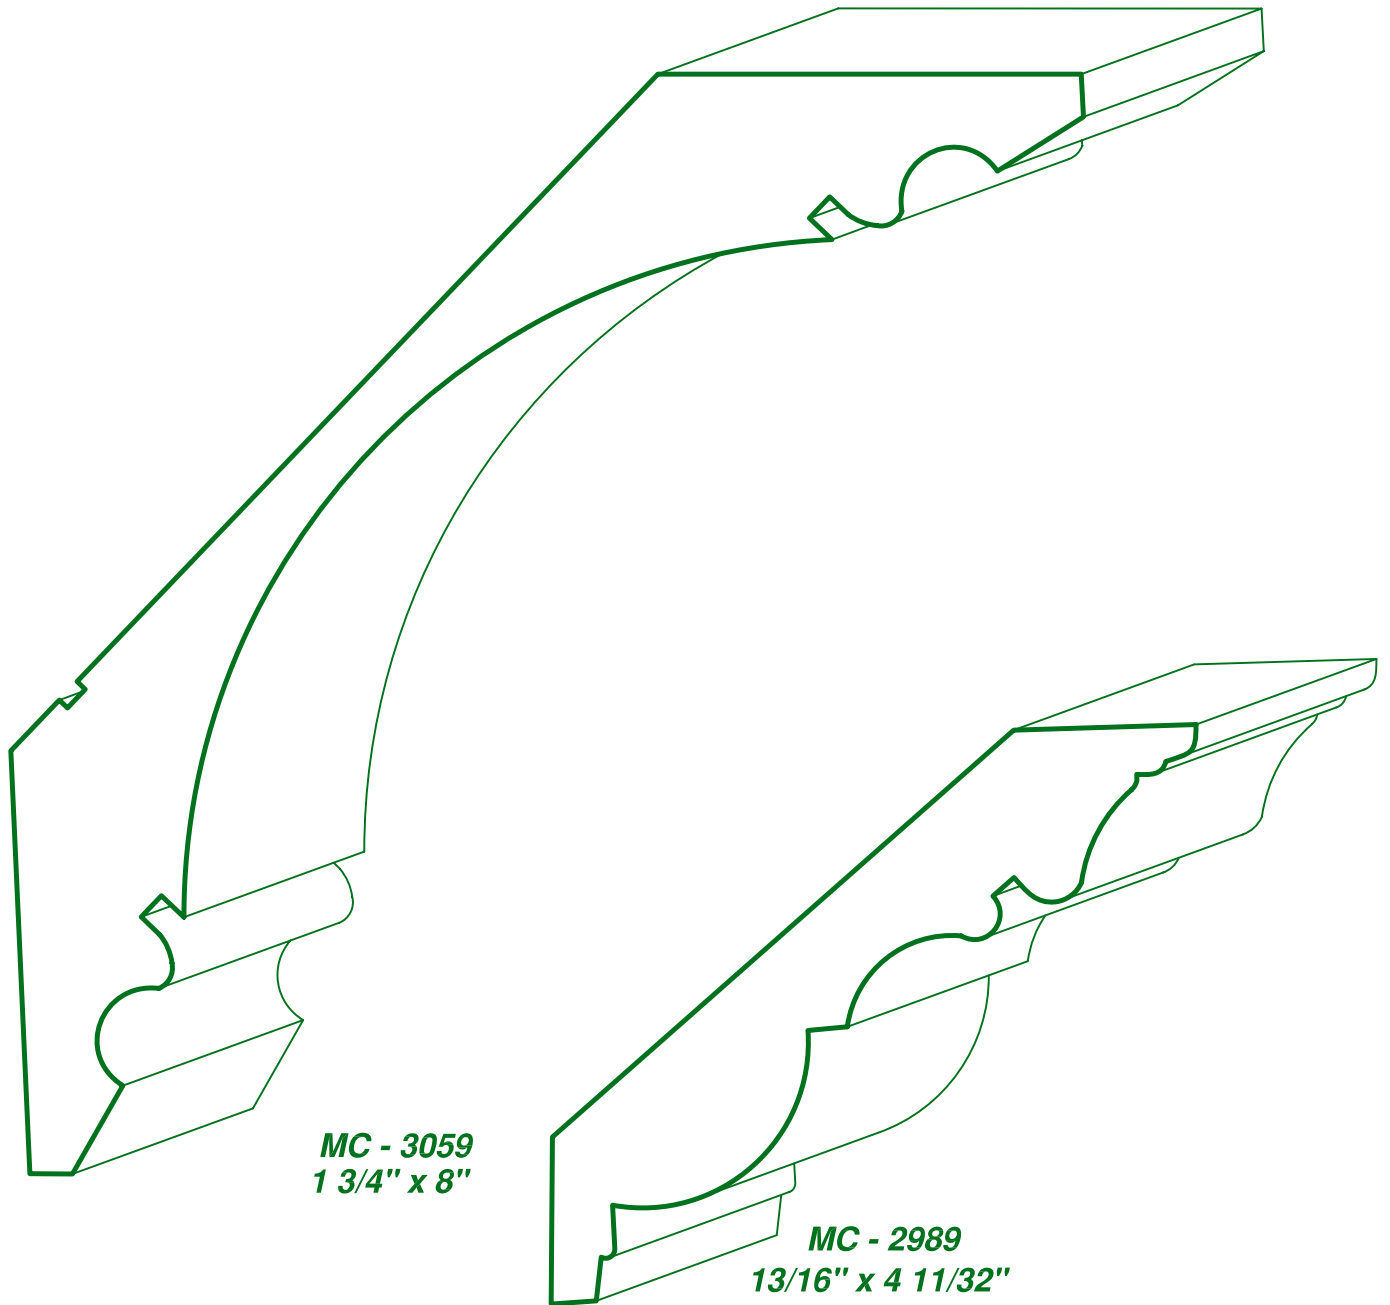

MC - 2961
5/8" x 1 3/4"

Moulding types: CROWN COVE & BED MOULDINGS

ASON'S
MILL & LUMBER CO.

P.O. Box 430036 - 9885 Tanner Rd.
Houston, Texas 77243
Phone: (713) 462-6975 Fax: (713) 462-6970

PAGE

CC-138

DRAWINGS ARE FULL SIZE. PLEASE CALL FOR MORE INFORMATION