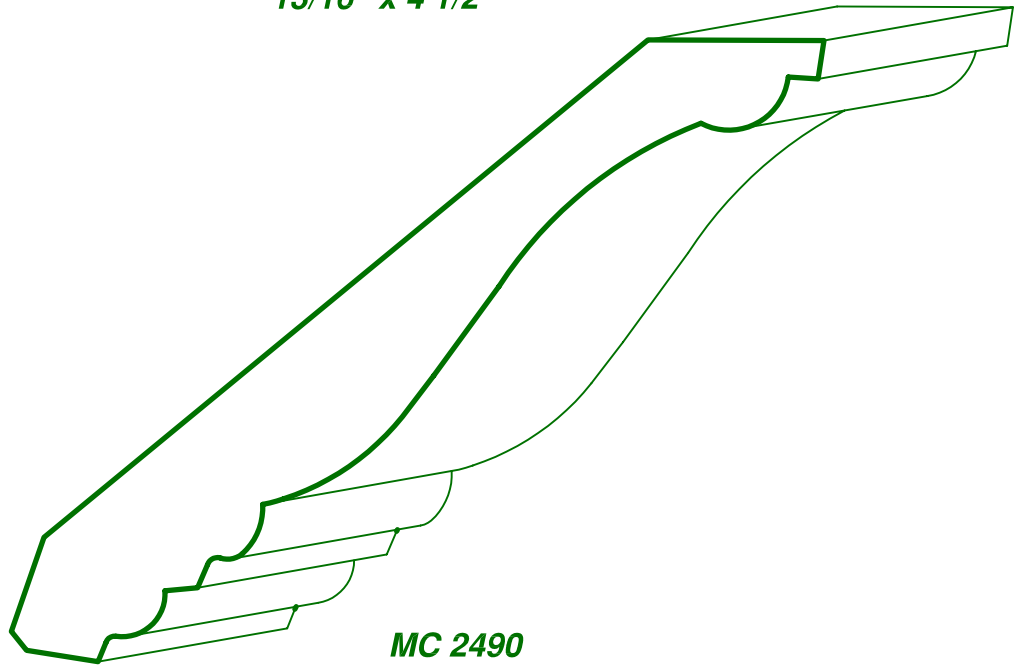

PAGE

CC-104

DRAWINGS ARE FULL SIZE. PLEASE CALL FOR MORE INFORMATION

MC 2520
3/4" X 5 13/16"

MC 2508
13/16" x 4 1/2"

MC 2490
23/32" x 5 1/4"

Moulding types: CROWN & BED MOULDINGS

ASON'S
MILL & LUMBER CO.