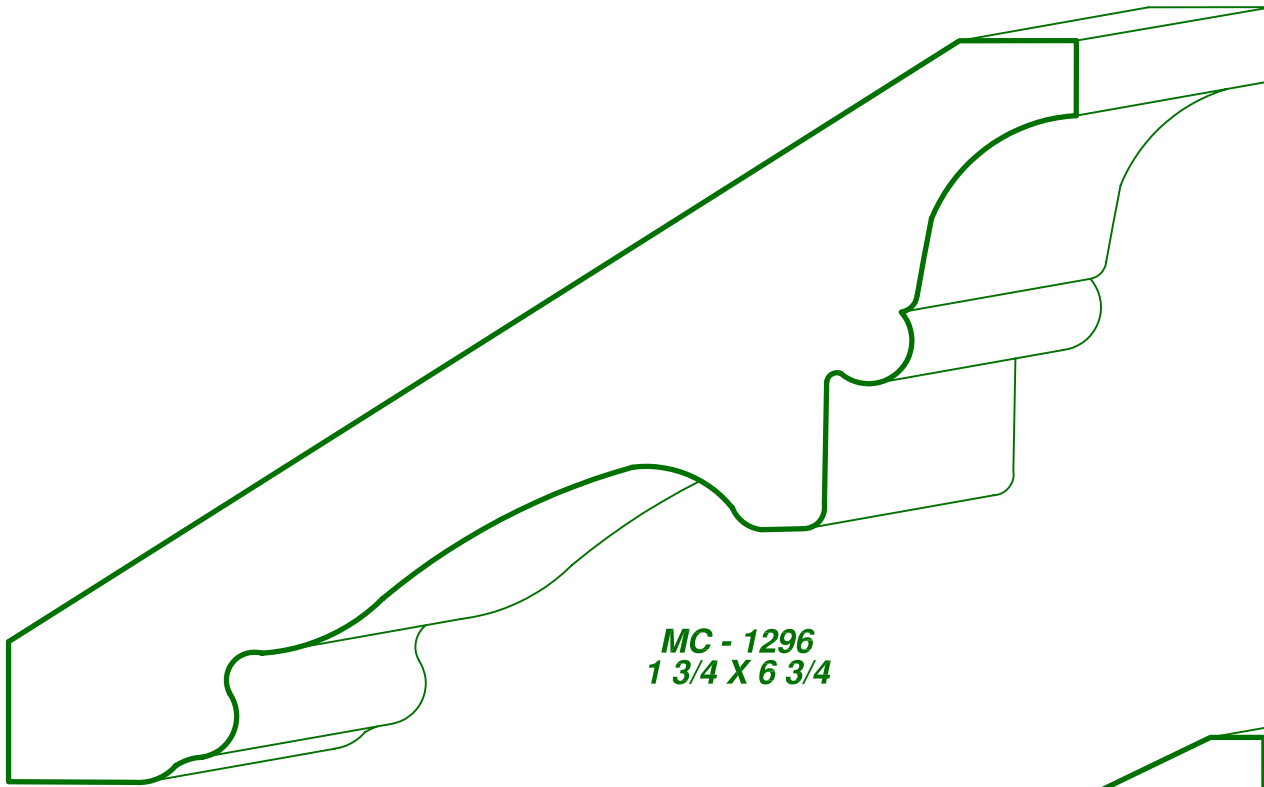

MC - 1953
3/4 X 4 1/16

Moulding types: CROWN COVE & BED MOULDINGS

ASON'S
MILL & LUMBER CO.

P.O. Box 430036 - 9885 Tanner Rd.
Houston, Texas 77243
Phone: (713) 462-6975 Fax: (713) 462-6970

PAGE
CC -54

DRAWINGS ARE FULL SIZE. PLEASE CALL FOR MORE INFORMATION