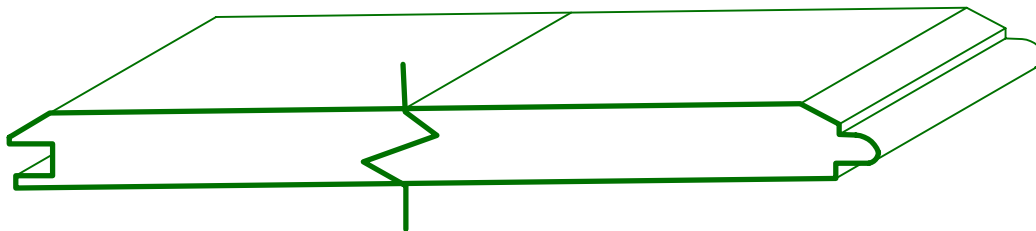

MC 2385
3/8" x WIDTH

Moulding types:		SPECIALTY MOULDINGS
ASON'S MILL & LUMBER CO.	P.O. Box 430036 - 9885 Tanner Rd. Houston, Texas 77243 Phone: (713) 462-6975 Fax: (713) 462-6970	
	PAGE SP - 63	

DRAWINGS ARE FULL SIZE. PLEASE CALL FOR MORE INFORMATION