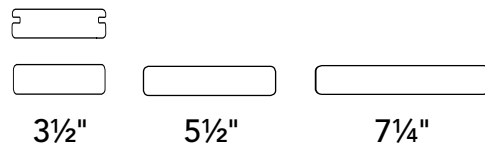

VOYAGE DECKING IN KHAYA

50 YEAR STRUCTURAL	
25 YEAR STAIN & FADING	
25 YEAR REMOVAL & REPLACEMENT	WATER & GROUND
LIMITED WARRANTY	

PICTURE FRAME BOARD

ACCENT & ADD DEFINITION

- Pairs well with Voyage, Vault and Vista Decking
- 21' Length
- 8" and 11 1/4" fascia available in 12' lengths