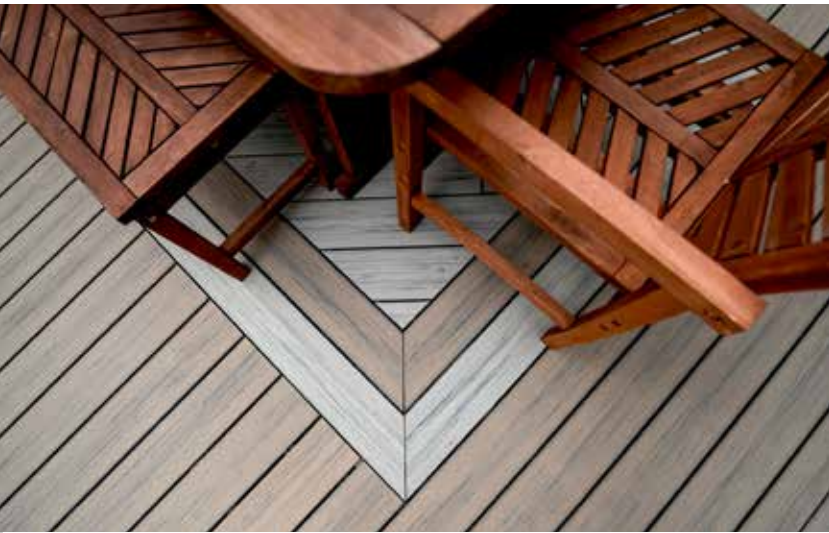

GET *inspired*, GET *creative*.

START YOUR PROJECT HERE:

Discover color combinations with our color selector • Request decking samples
Get a quote • Find a contractor or retailer near you