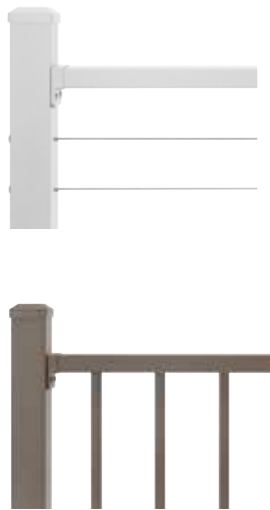

GET *inspired*, GET *creative*.

START YOUR PROJECT HERE:

Discover color combinations with our color selector • Request decking samples
Get a quote • Find a contractor or retailer near you