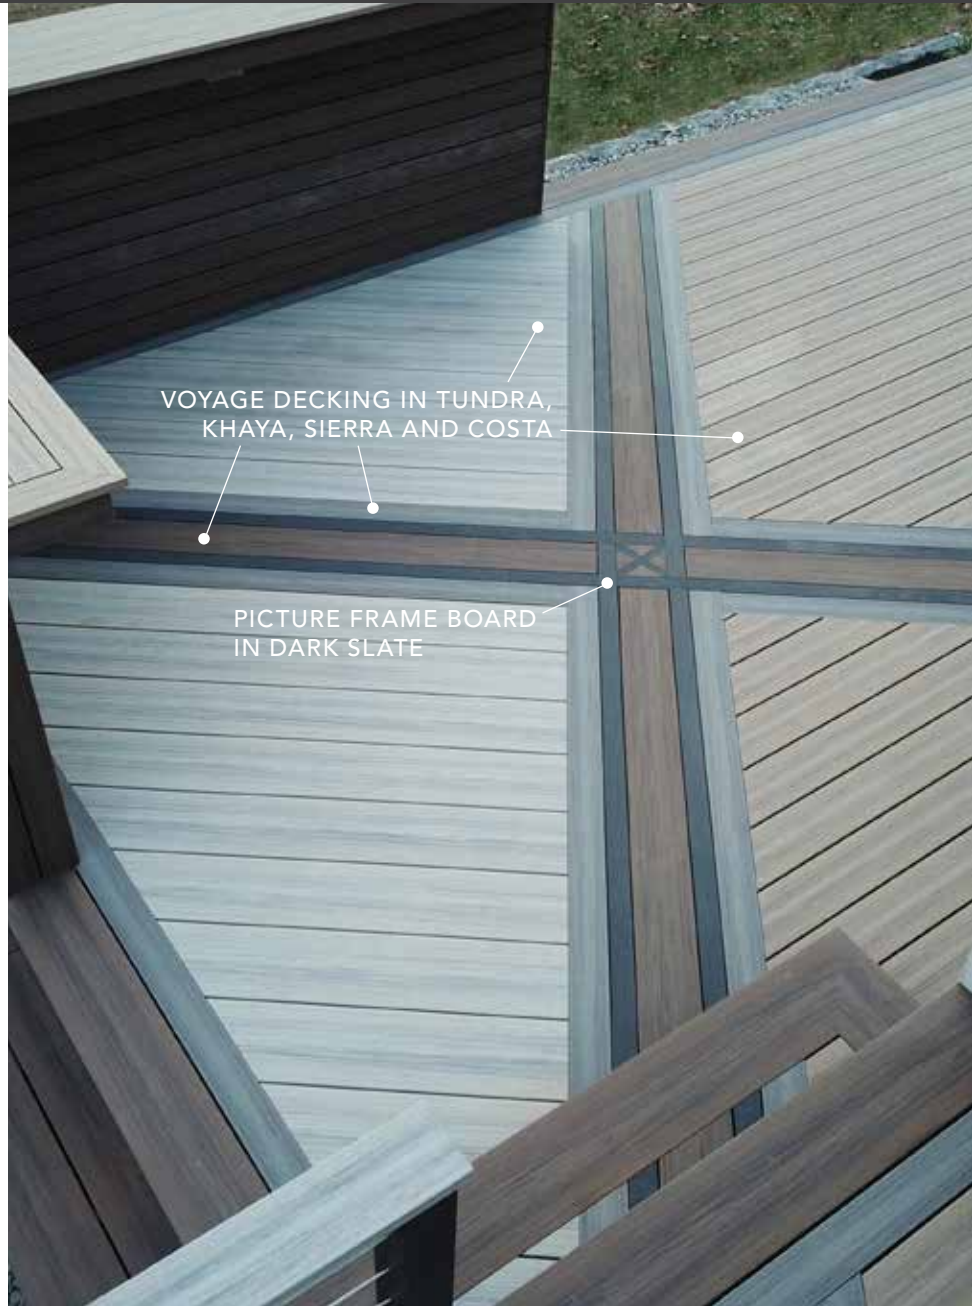

VOYAGE DECKING IN KHAYA

50 YEAR STRUCTURAL	
25 YEAR STAIN & FADING	
25 YEAR REMOVAL & REPLACEMENT	WATER & GROUND
LIMITED WARRANTY	

PICTURE FRAME BOARD

ACCENT & ADD DEFINITION

- Pairs well with Voyage, Vault and Vista Decking
- 21' Length
- 8" and 11 1/4" fascia available in 12' lengths

DARK SLATE

50 YEAR STRUCTURAL	 LOW THERMAL MOVEMENT
25 YEAR STAIN & FADE	 LIGHTWEIGHT
25 YEAR REMOVAL & REPLACEMENT	WATER & GROUND
LIMITED WARRANTY	

VAULT DECKING

5 1/2"

- Flat-grain appearance
- 12' length in grooved-edge only
- 16' and 20' lengths; solid- and grooved-edge