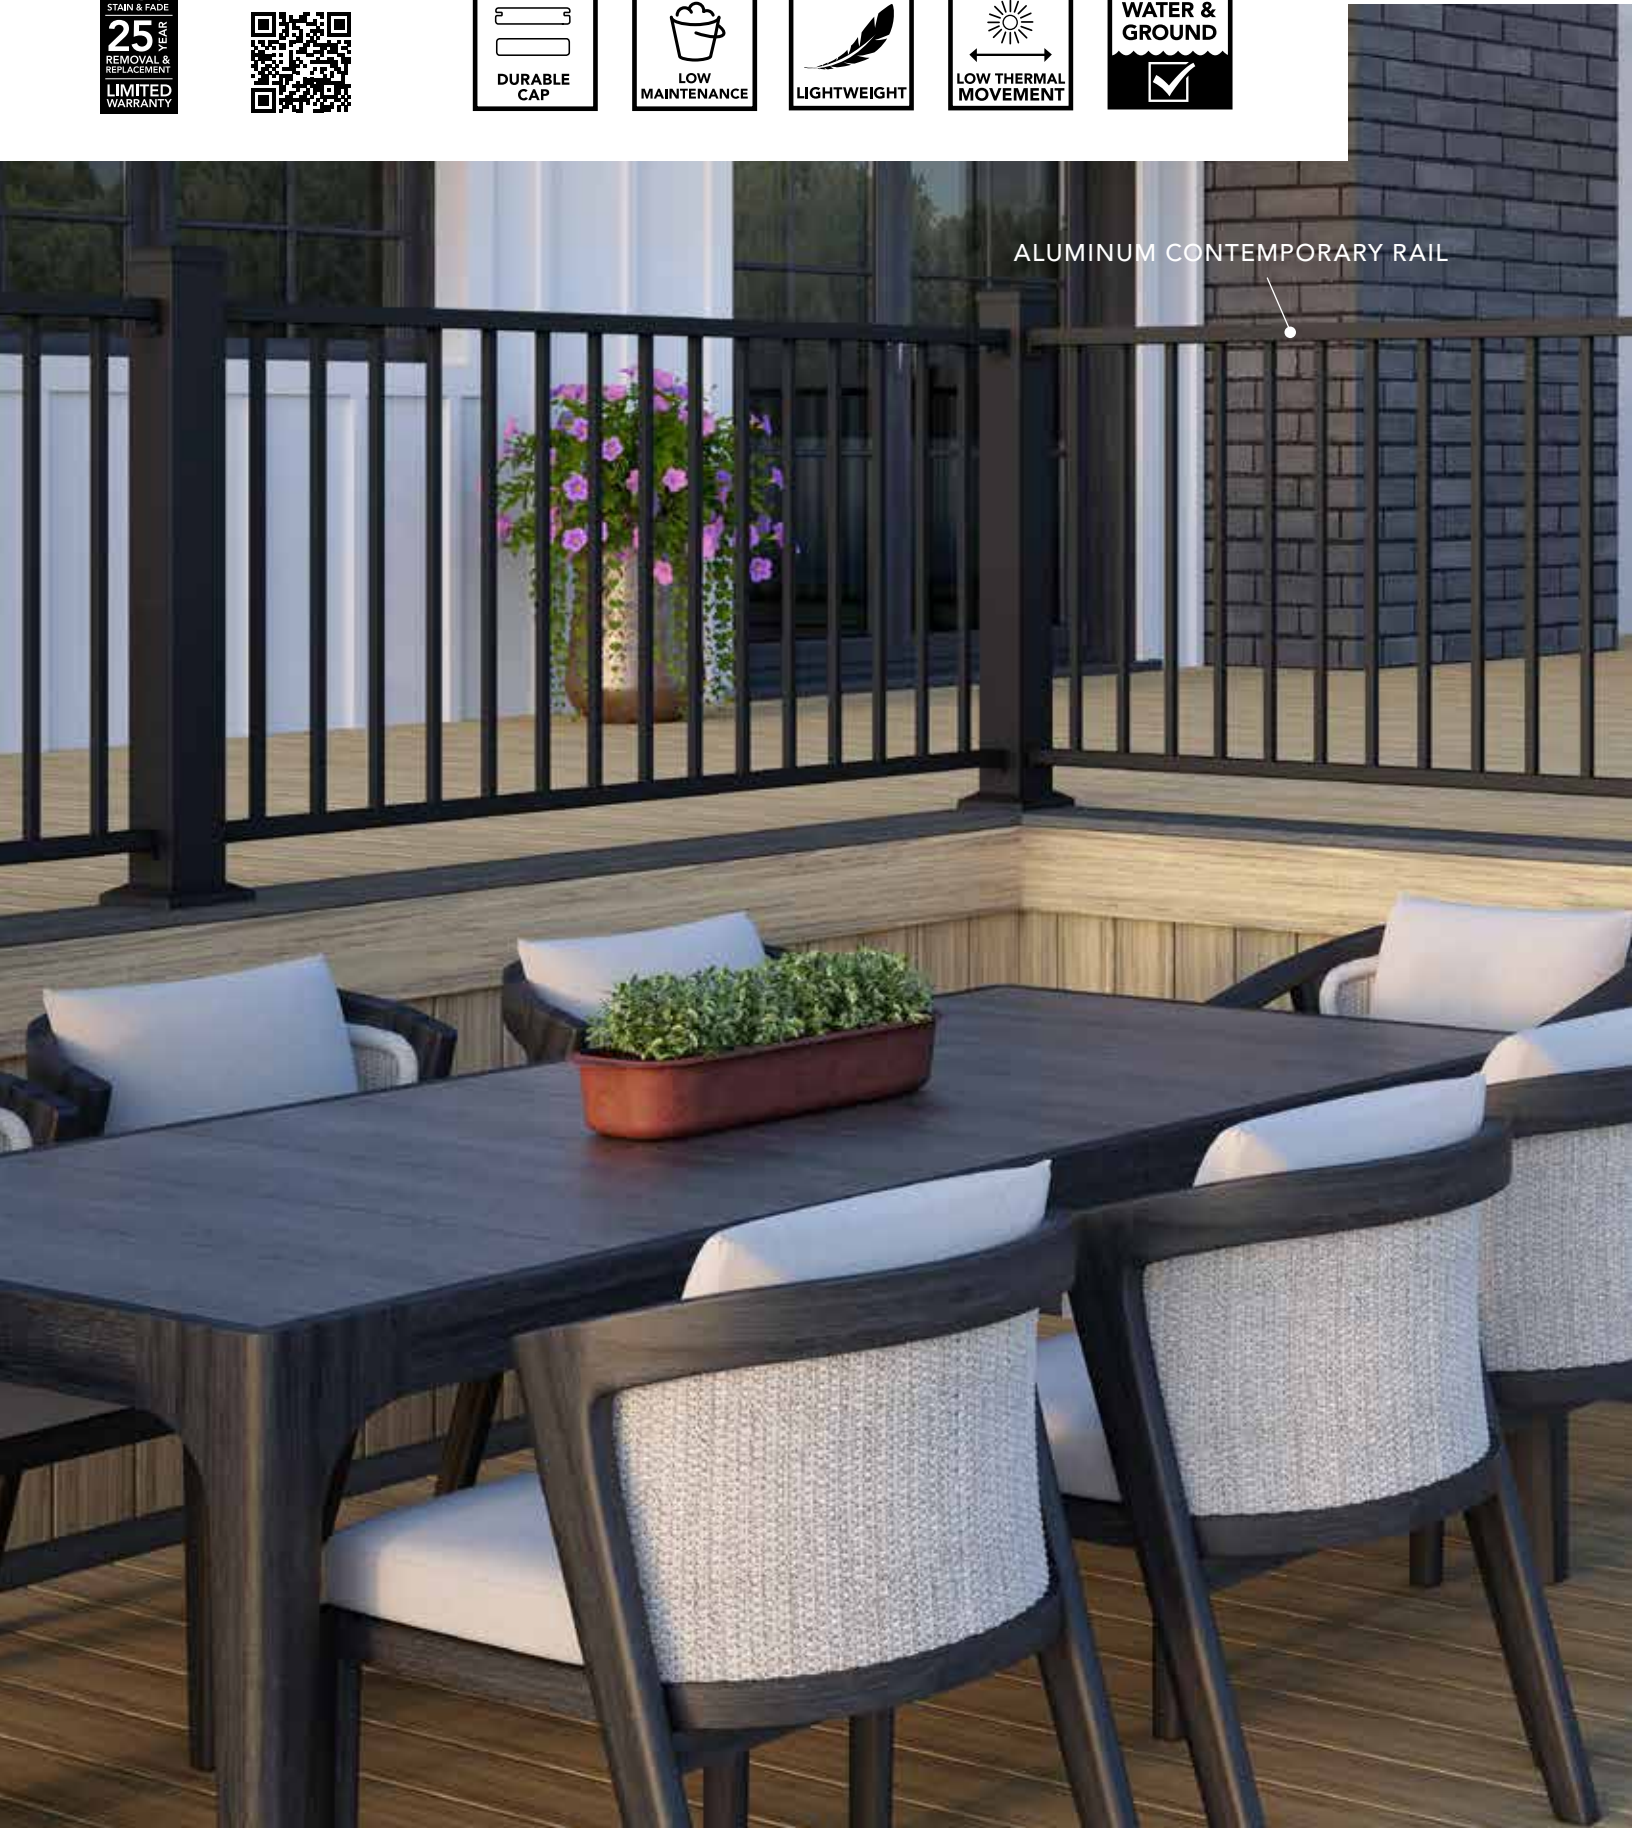

MINERAL-BASED COMPOSITE (MBC)

50
STRUCTURAL YEAR
25
STAIN & FADE YEAR
25
REMOVAL & REPLACEMENT YEAR
LIMITED WARRANTY

MBC decking features patented Eovations™ technology

Learn more here:

ALUMINUM CONTEMPORARY RAIL