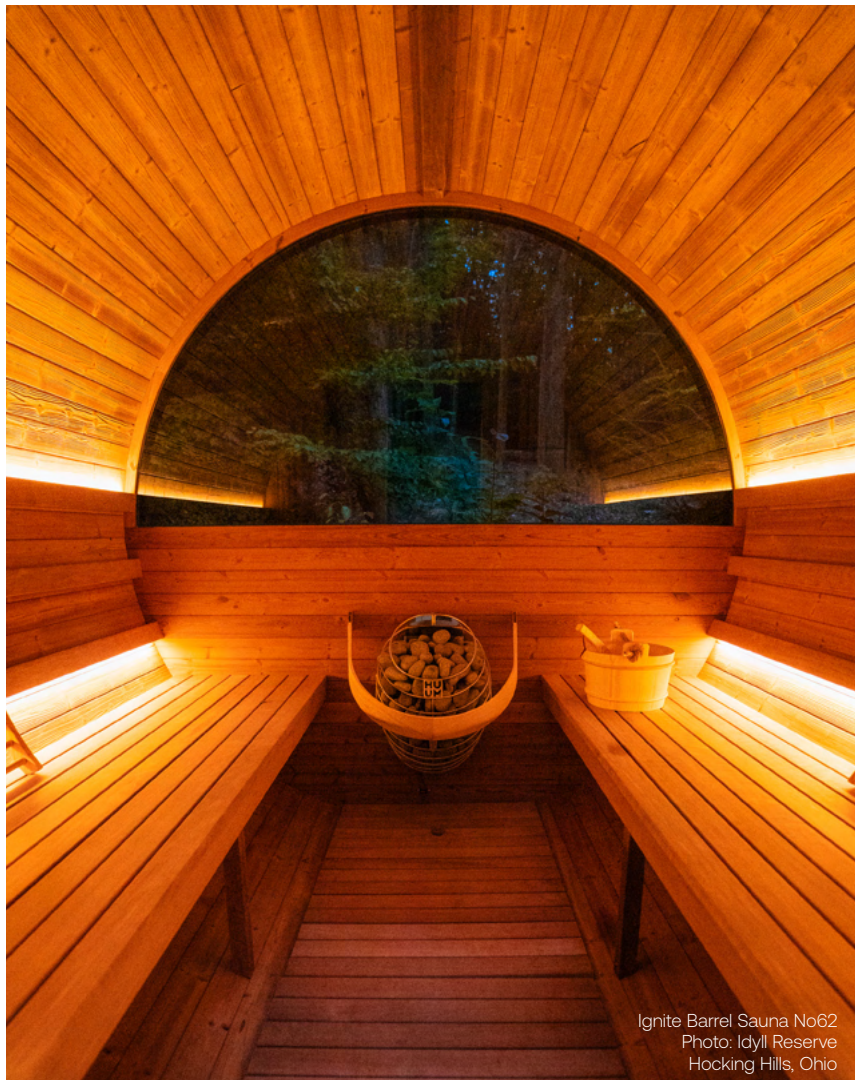

BARREL	MODEL	OCCUPANCY	WINDOW	TOTAL LENGTH
	N°60	4	Window	7.33'
	N°62	6	Window	7.33'
	N°52	4	Window	5.9'
	N°54	2	Window	4.88'